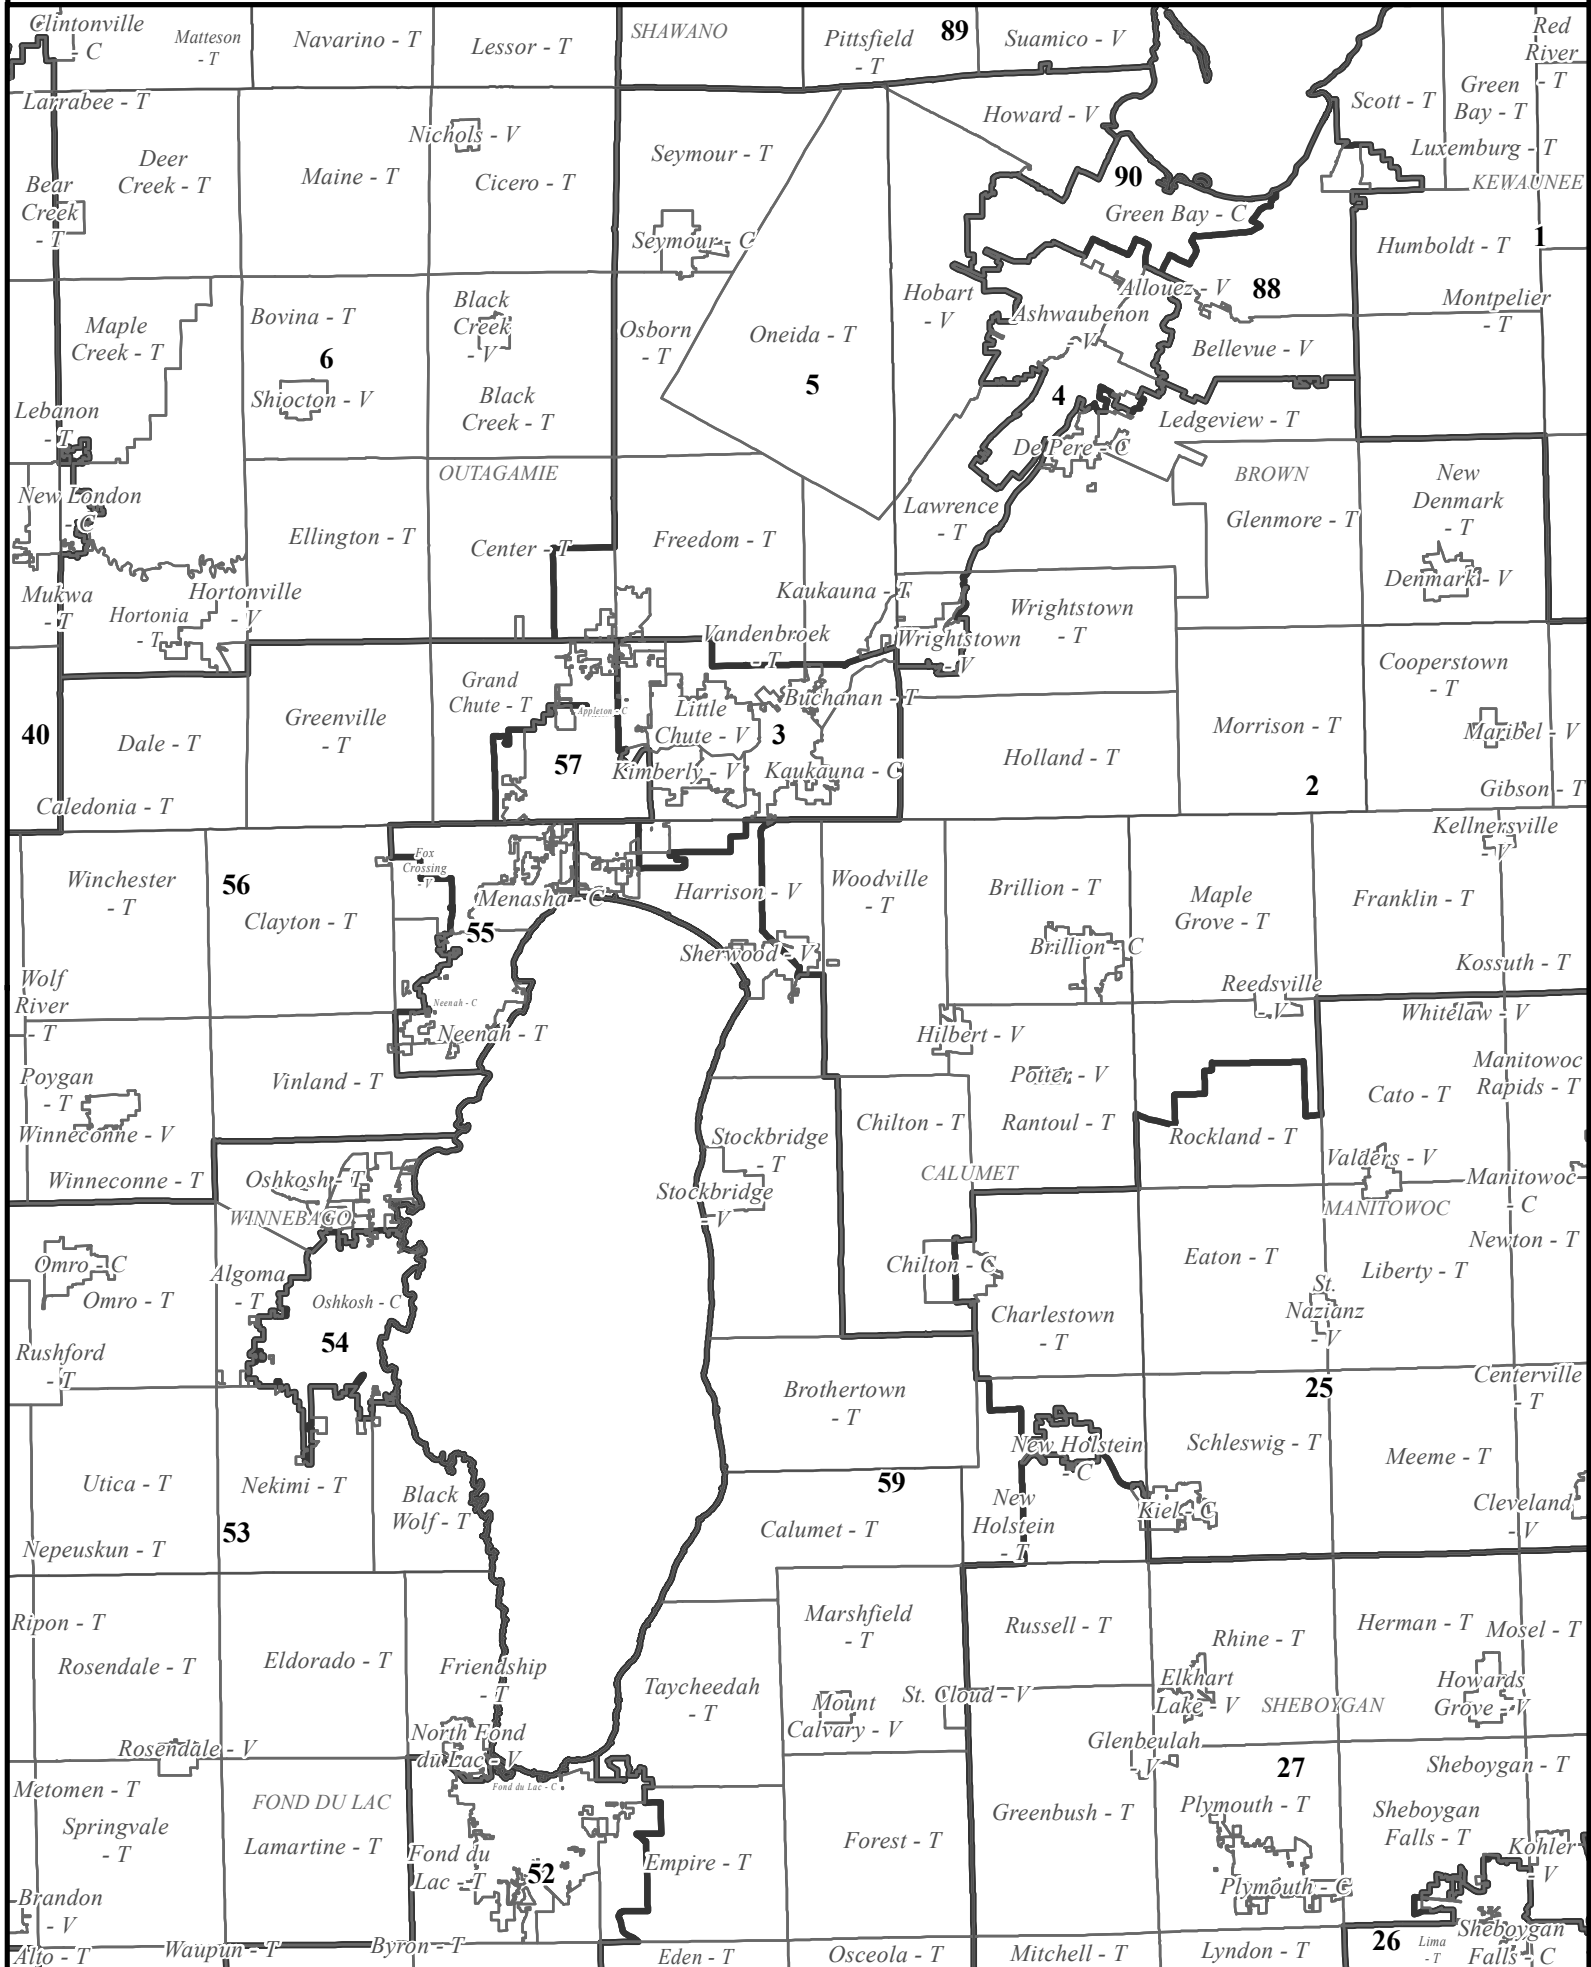

Map Version: Plain
Created: 01/12/2022, LTSB

Hunter - Assembly Districts - Eau Claire & Chippewa Falls Area

Map Version: Detailed
Created: 01/12/2022, LTSB

Hunter - Assembly Districts - Green Bay & Fox Cities Area

Map Version: Detailed
Created: 01/12/2022, LTSB

Hunter - Assembly Districts - Madison Area

Map Version: Detailed
Created: 01/12/2022, LTSB

Hunter - Assembly Districts - Milwaukee Area

Map Version: Detailed
Created: 01/12/2022, LTSB

Hunter - Senate Districts - Statewide

Map Version: Detailed
Created: 01/12/2022, LTSB

10

23

31

Hunter - Senate Districts - Green Bay & Fox Cities Area

Map Version: Plain
Created: 01/12/2022, LTSB

8

Map Version: Detailed
Created: 01/12/2022, LTSB