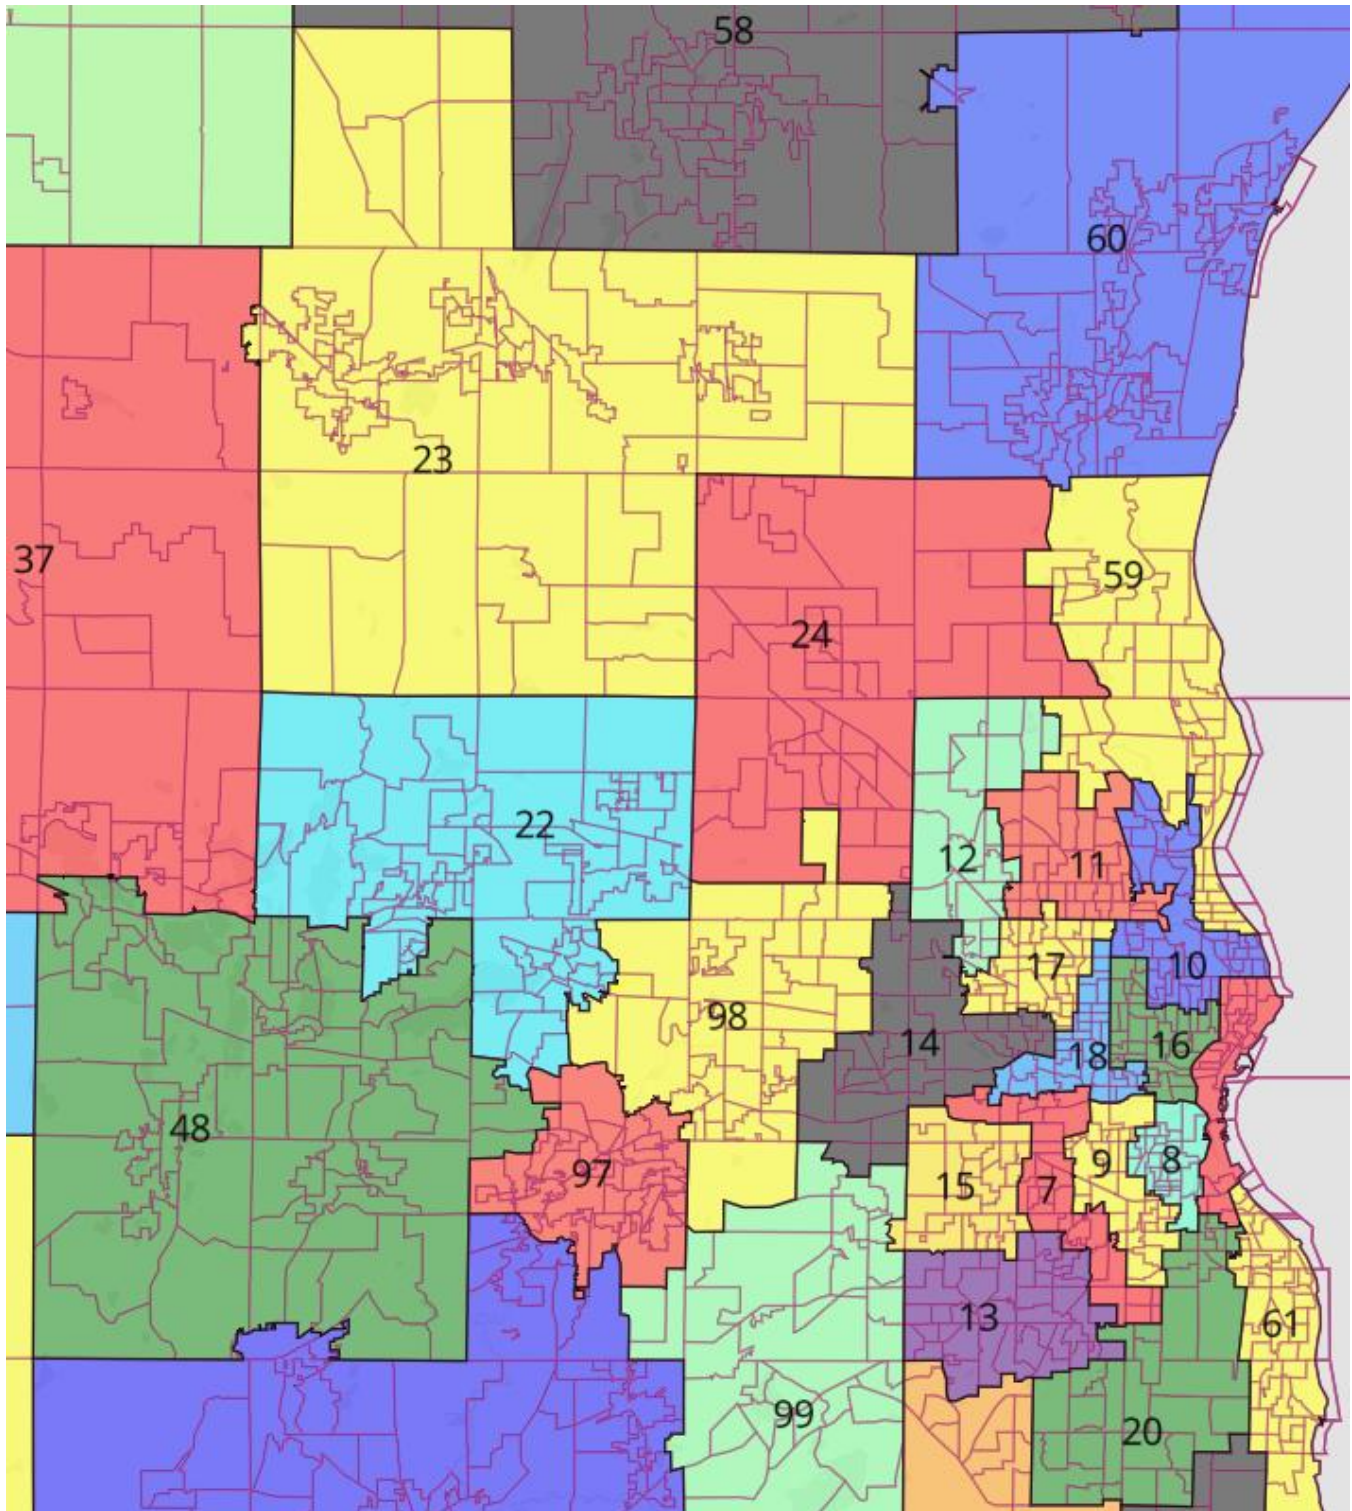

### Image of Assembly Districts in Map 173#008 (Kenosha and Racine)

Image from DavesRedistricting.org

**Matt Petering, PhD**  
**District Solutions LLC**  
January 12, 2024

### Image of Assembly Districts in Map 173#008 (Waukesha Area)

Image from DavesRedistricting.org

**Matt Petering, PhD**  
**District Solutions LLC**  
January 12, 2024

### Image of Assembly Districts in Map 173#008 (Eau Claire Area)

Image from DavesRedistricting.org

**Matt Petering, PhD**  
**District Solutions LLC**  
January 12, 2024