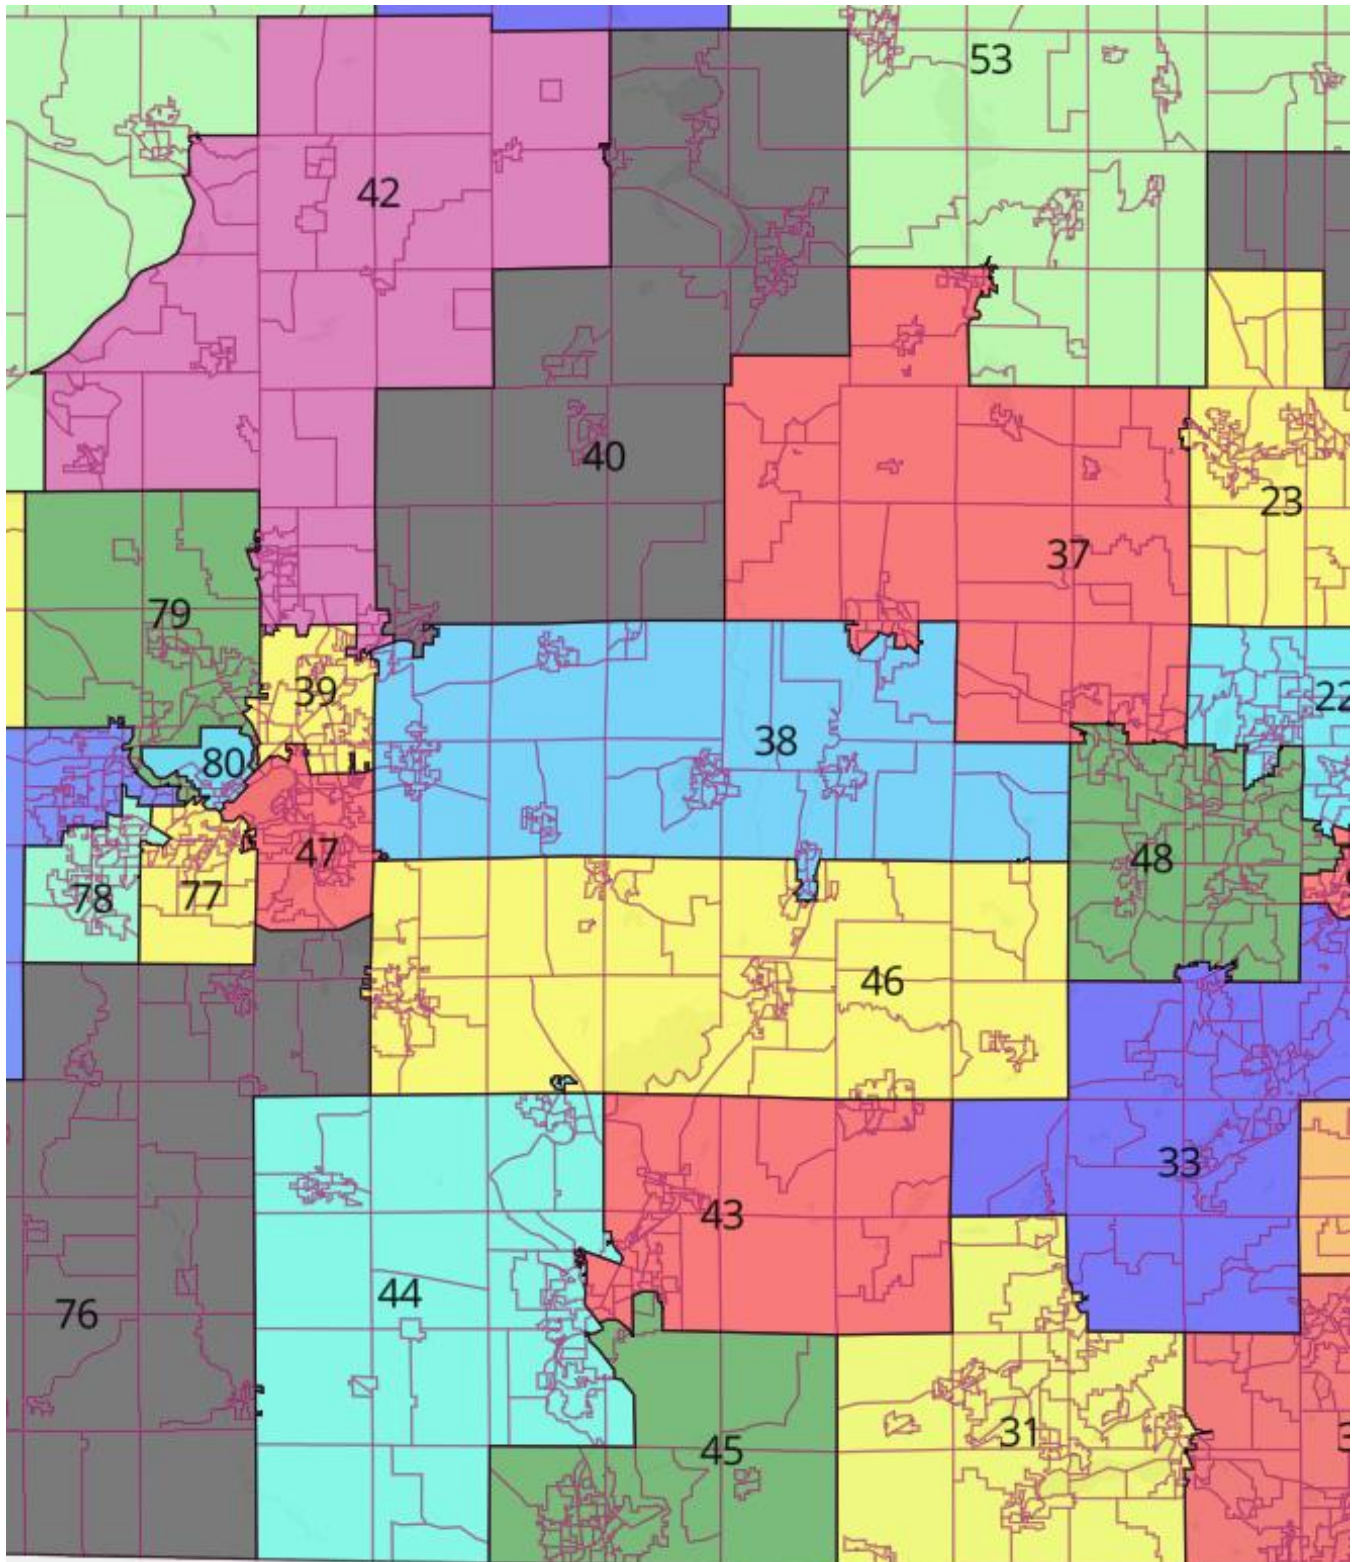

### Image of Assembly Districts in Map 173#008 (Eau Claire Area)

Image from DavesRedistricting.org

**Matt Petering, PhD**  
**District Solutions LLC**  
January 12, 2024

### Image of Assembly Districts in Map 173#008 (Janesville Area)

Image from DavesRedistricting.org

**Matt Petering, PhD**  
**District Solutions LLC**  
January 12, 2024