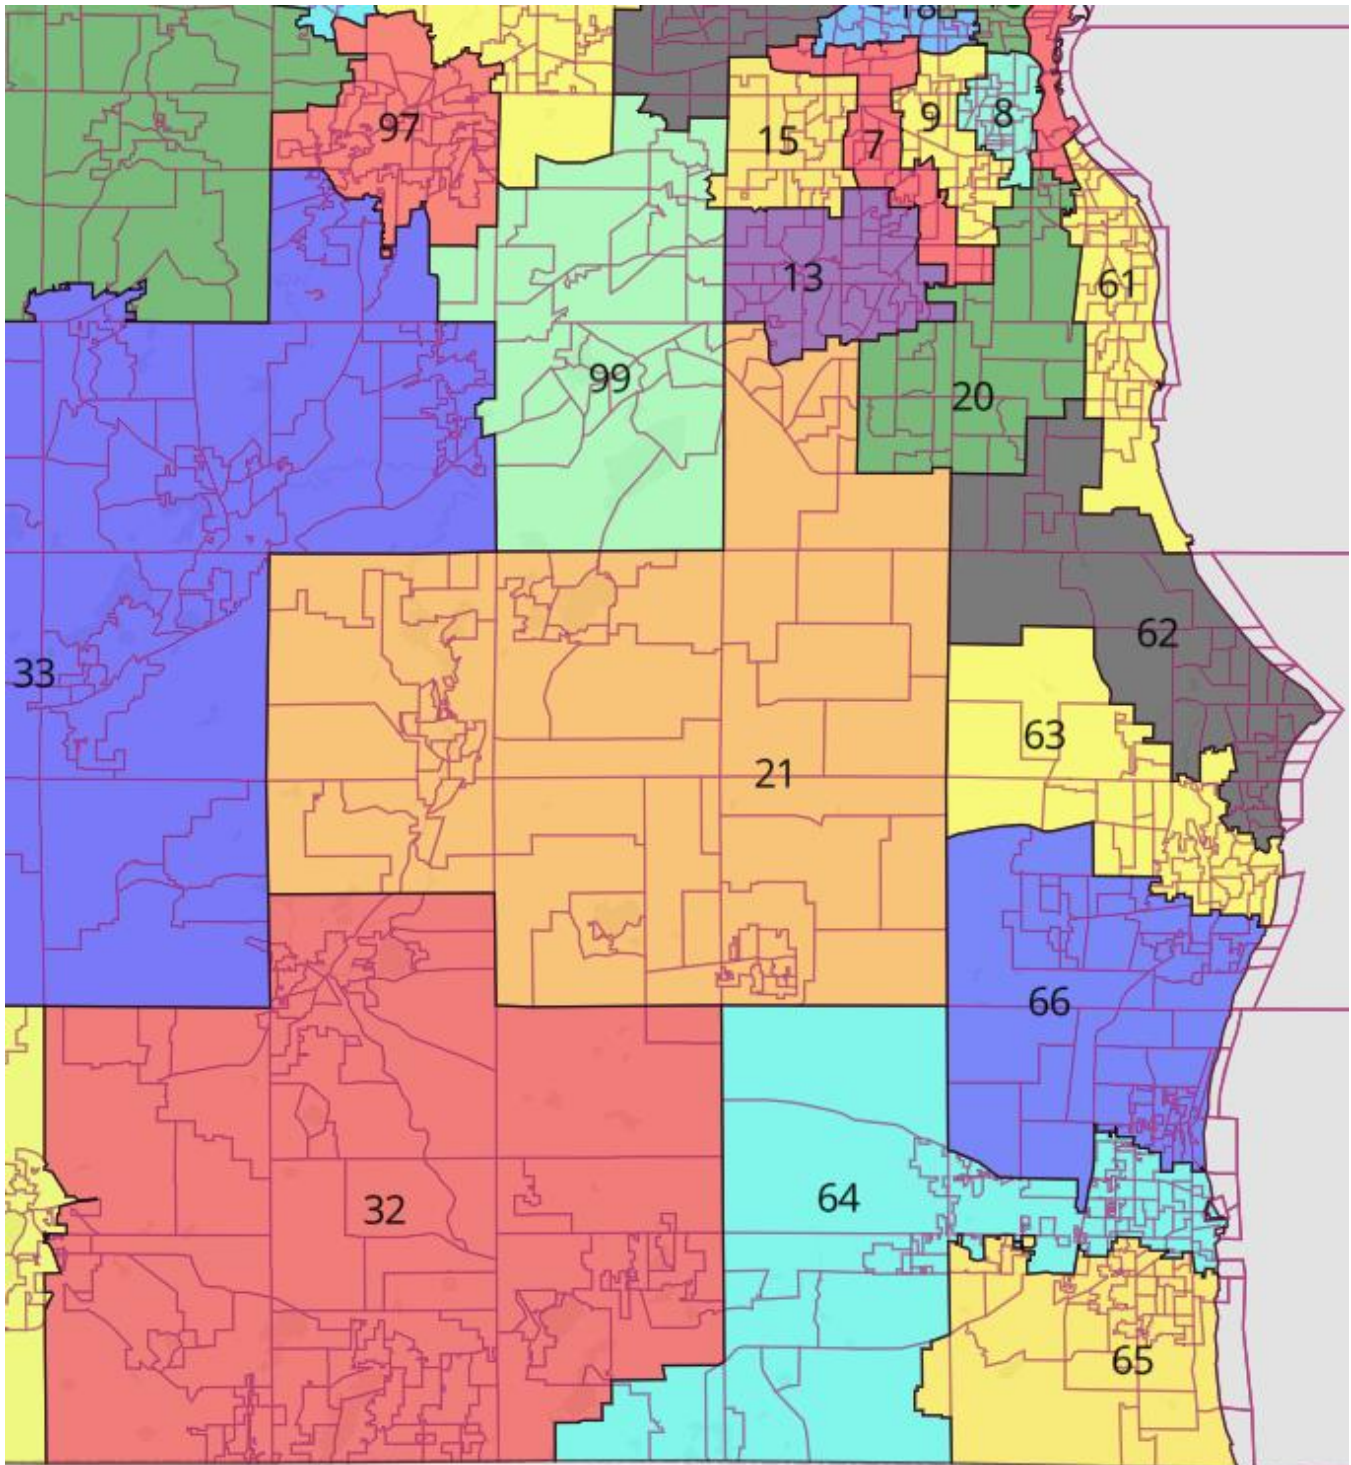

### Image of Assembly Districts in Map 173#008 (Green Bay and Fox Cities)

Image from DavesRedistricting.org

**Matt Petering, PhD**  
**District Solutions LLC**  
January 12, 2024

### Image of Assembly Districts in Map 173#008 (Kenosha and Racine)

Image from DavesRedistricting.org

**Matt Petering, PhD**  
**District Solutions LLC**  
January 12, 2024

### Image of Assembly Districts in Map 173#008 (Waukesha Area)

Image from DavesRedistricting.org

**Matt Petering, PhD**  
**District Solutions LLC**  
January 12, 2024