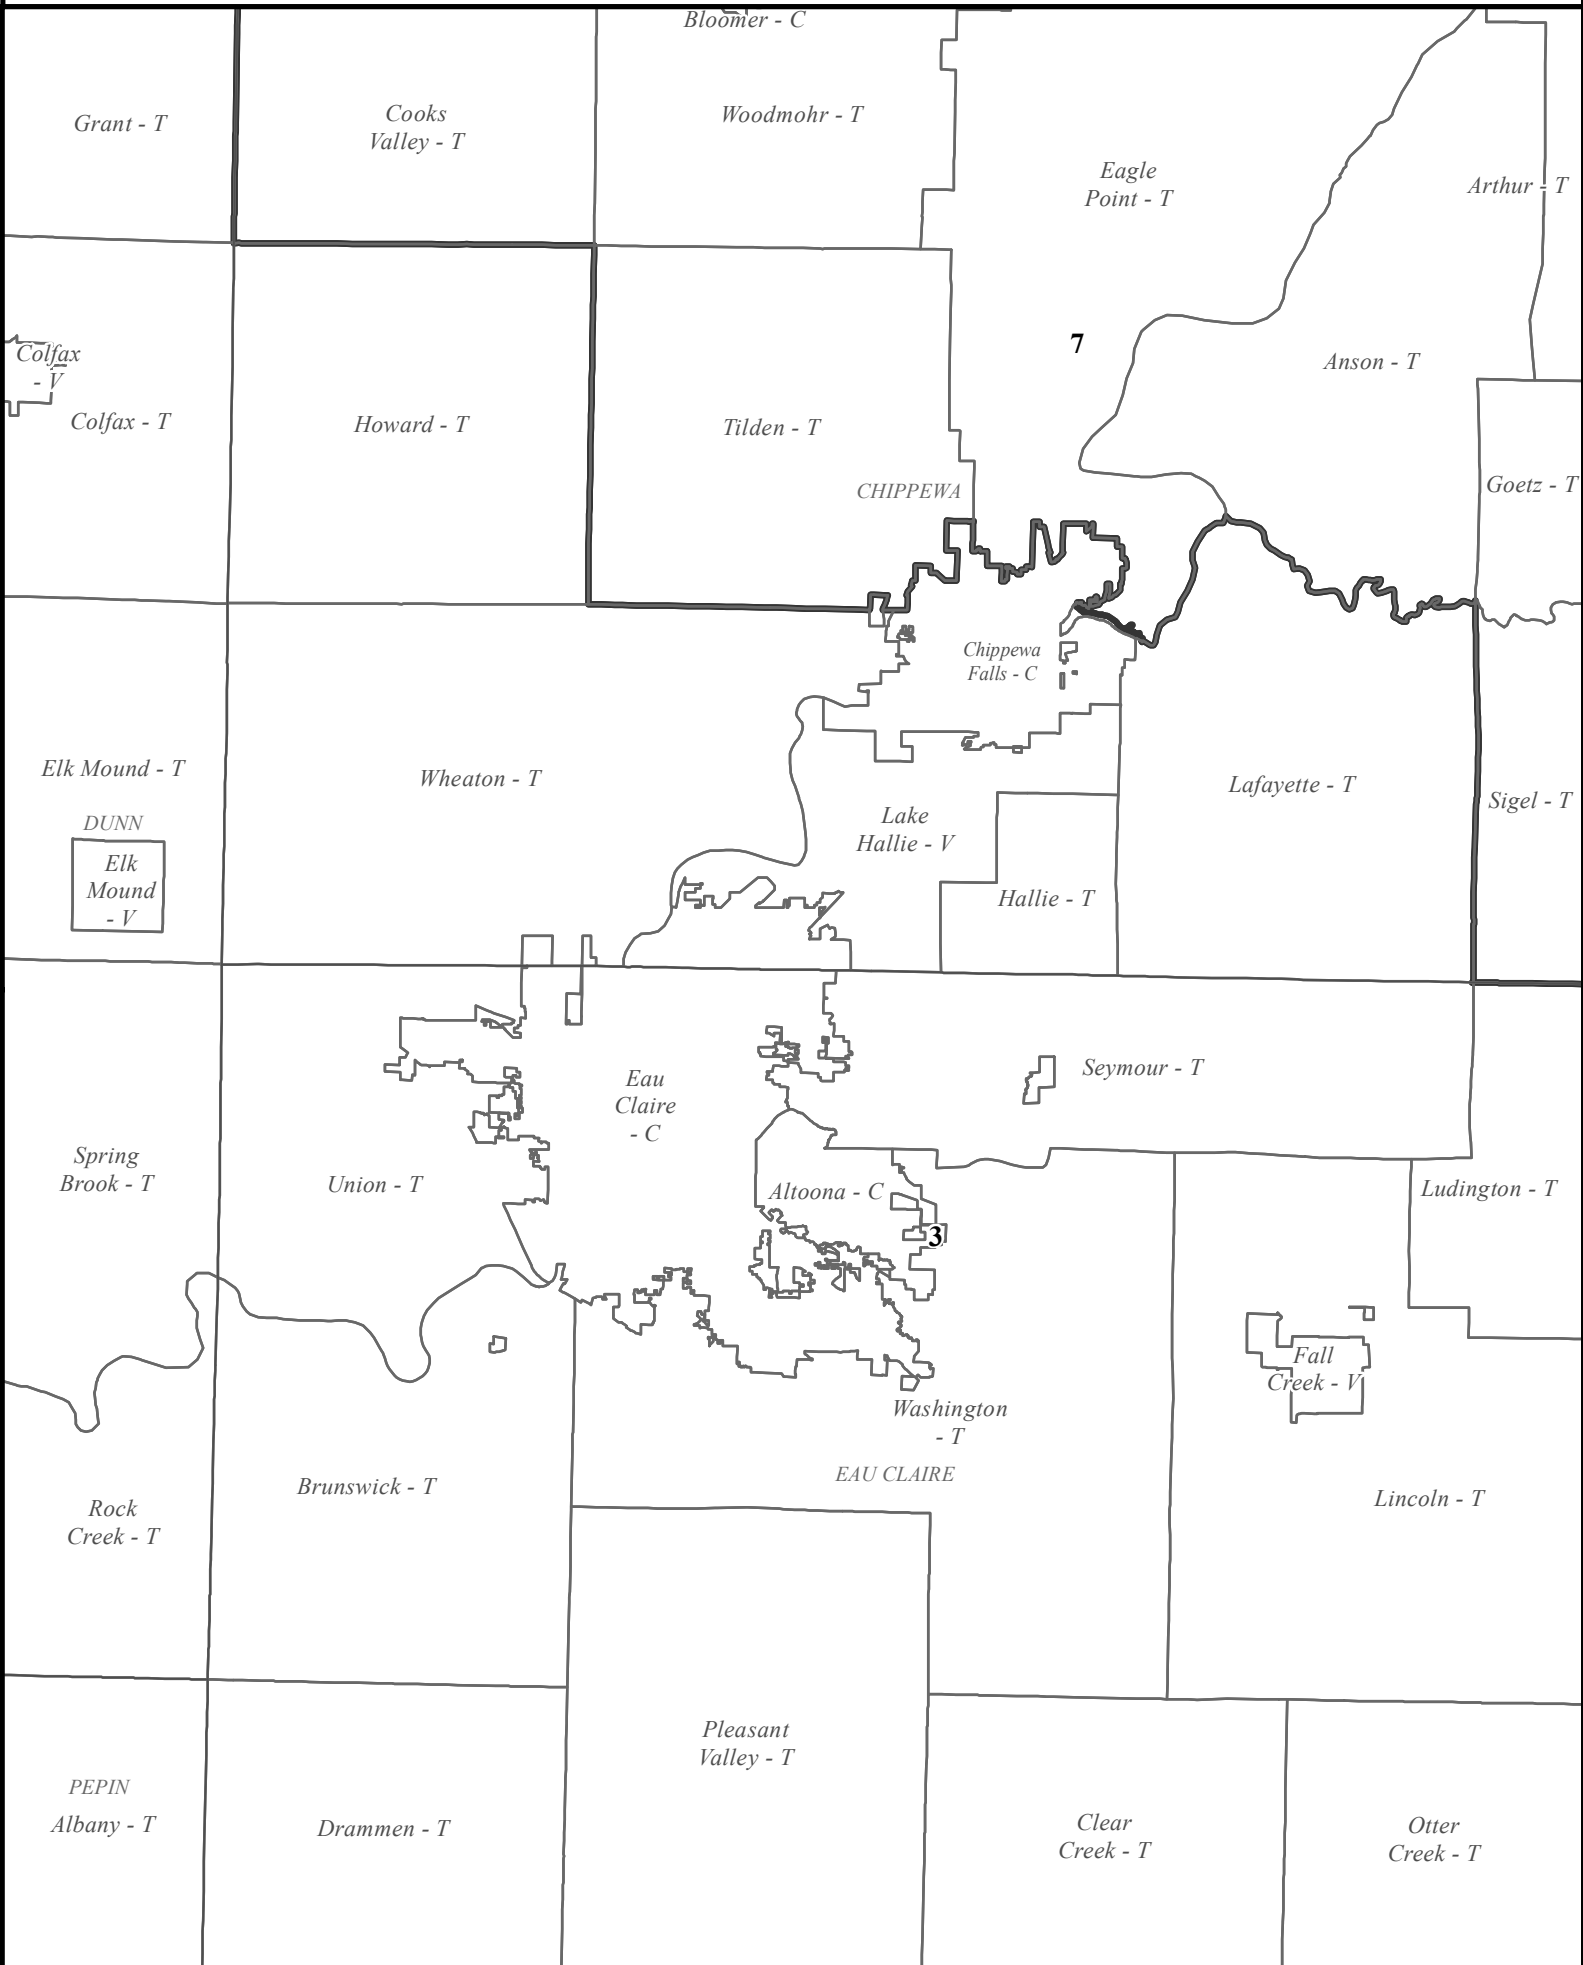

Governor Evers Plan - Senate Districts - Eau Claire & Chippewa Falls Area

Map Version: Detailed
Created: 01/12/2022, LTSB

23

31

Governor Evers Plan - Senate Districts - Green Bay & Fox Cities Area

Map Version: Detailed
Created: 01/12/2022, LTSB

Governor Evers Plan - Assembly Districts - Green Bay & Fox Cities Area

Map Version: Detailed
Created: 01/12/2022, LTSB

Governor Evers Plan - Assembly Districts - Madison Area

Map Version: Detailed
Created: 01/12/2022, LTSB

Governor Evers Plan - Assembly Districts - Milwaukee Area

Map Version: Detailed
Created: 01/12/2022, LTSB

Governor Evers Plan - Assembly Districts - Statewide

Map Version: Detailed
Created: 01/12/2022, LTSB

Governor Evers Plan - Congressional Districts - Eau Claire & Chippewa Falls Area *Map Version: Detailed*
Created: 01/12/2022, LTSB

7

3

Governor Evers Plan - Congressional Districts - Green Bay & Fox Cities Area