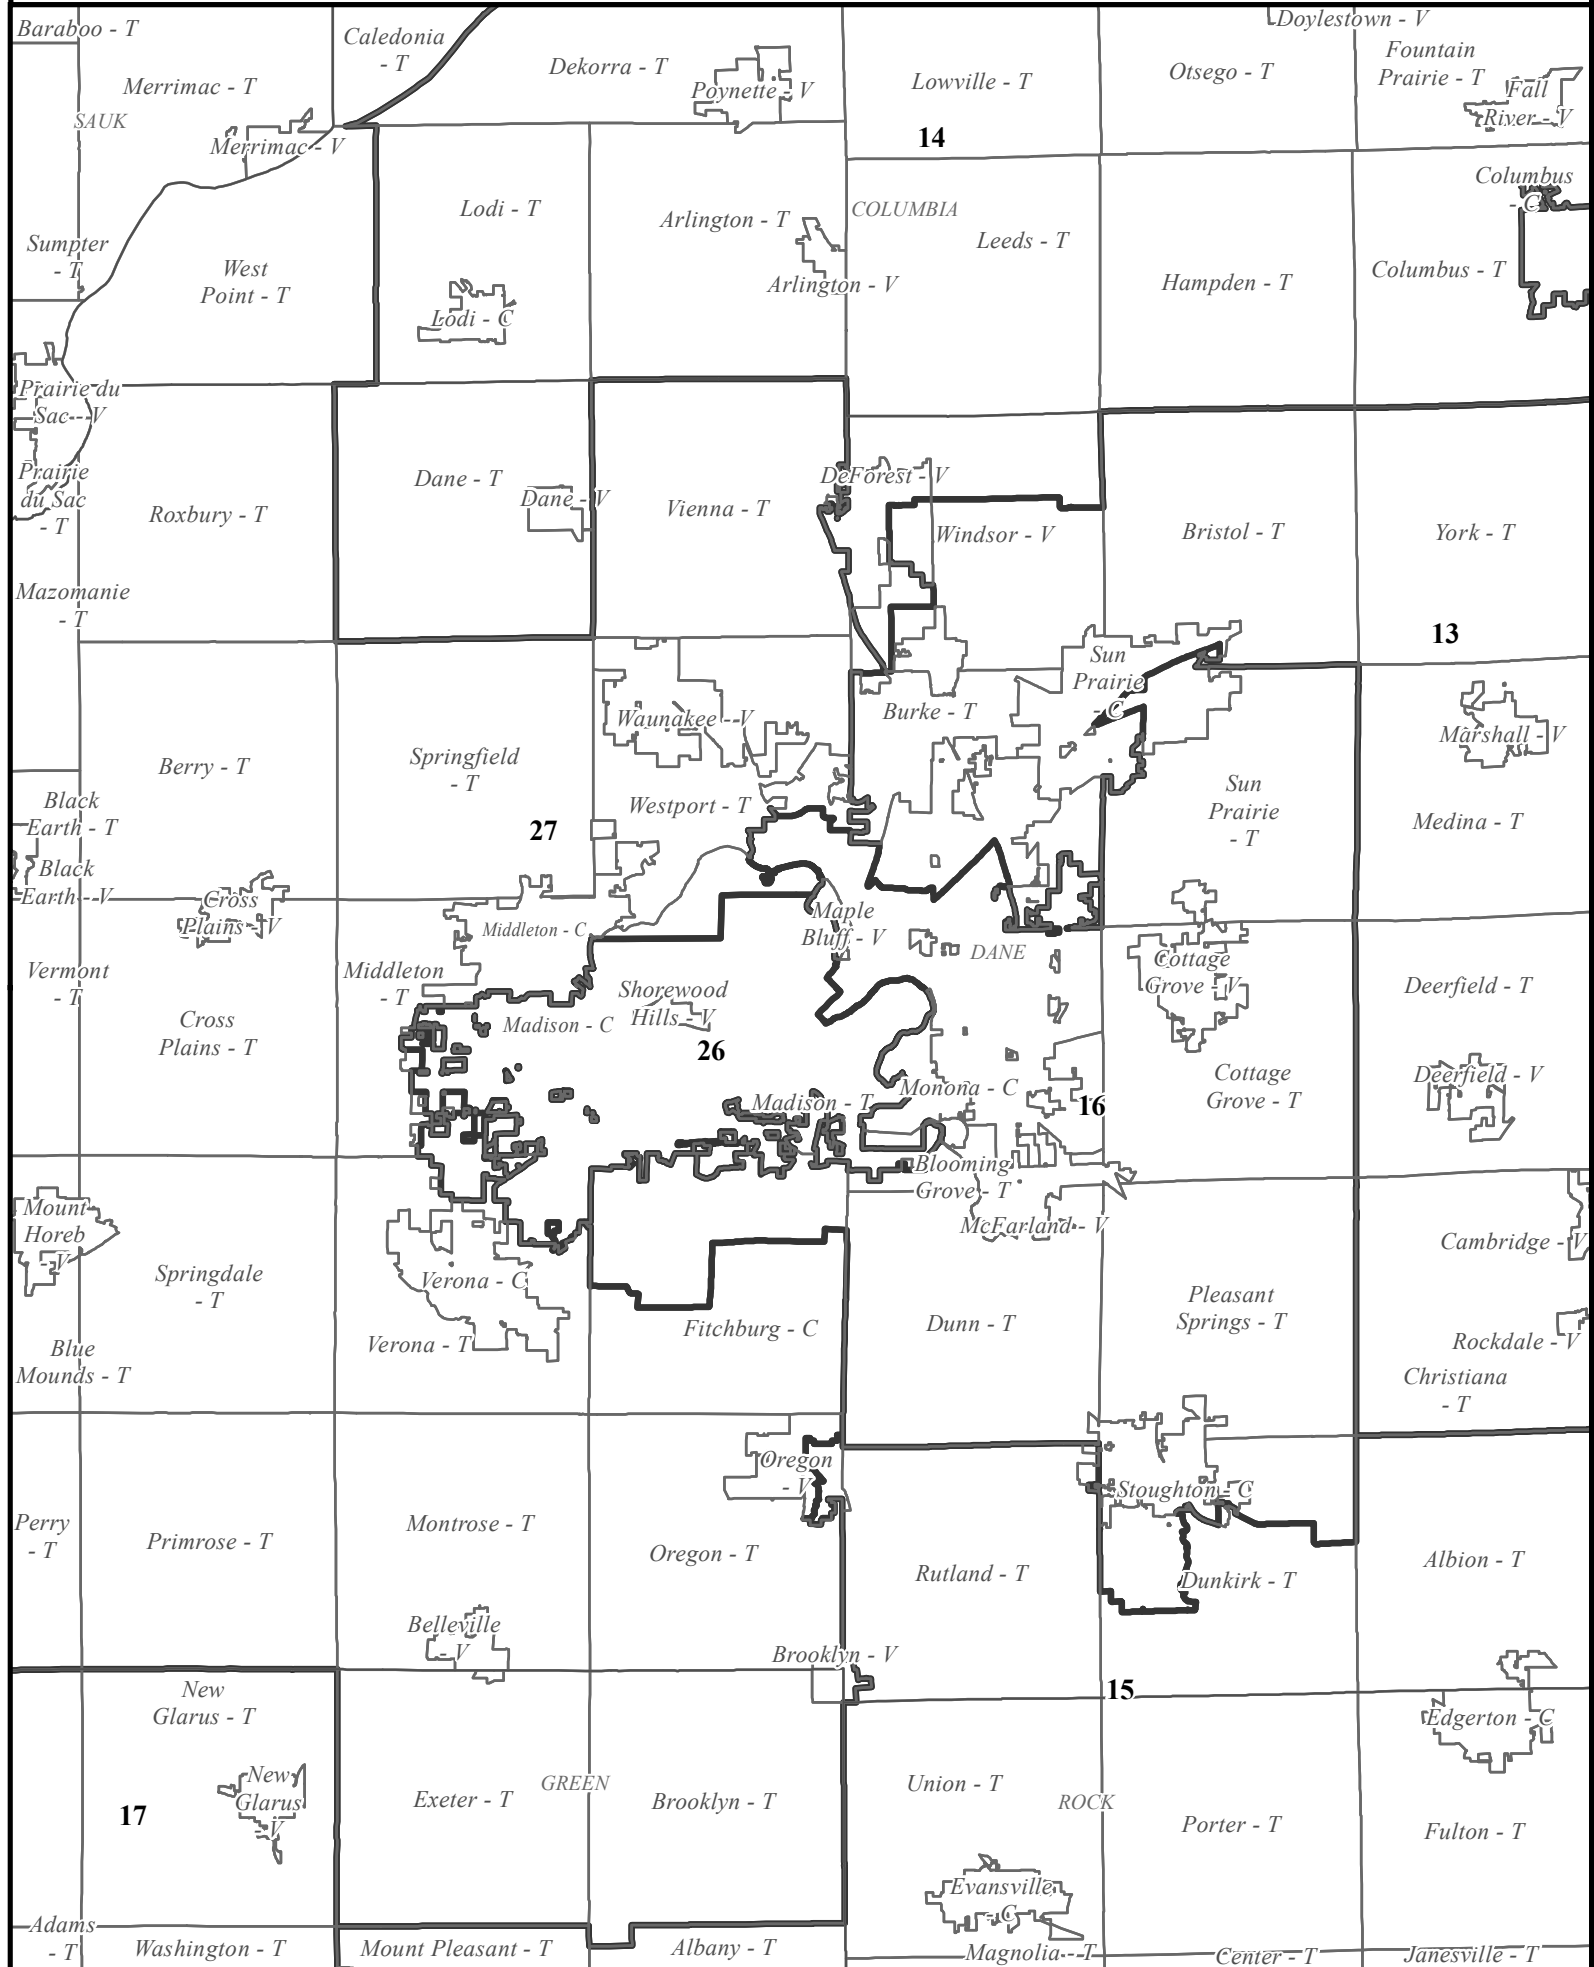

Governor Evers Plan - Senate Districts - Eau Claire & Chippewa Falls Area

Map Version: Detailed
Created: 01/12/2022, LTSB

23

31

Governor Evers Plan - Senate Districts - Green Bay & Fox Cities Area

Map Version: Detailed
Created: 01/12/2022, LTSB

Governor Evers Plan - Senate Districts - Madison Area

Map Version: Detailed
Created: 01/12/2022, LTSB

Governor Evers Plan - Senate Districts - Milwaukee Area

Map Version: Detailed
Created: 01/12/2022, LTSB

Governor Evers Plan - Senate Districts - Statewide

Map Version: Detailed
Created: 01/12/2022, LTSP

Governor Evers Plan - Assembly Districts - Eau Claire & Chippewa Falls Area

Map Version: Detailed
Created: 01/12/2022, LTSB

Governor Evers Plan - Congressional Districts - Eau Claire & Chippewa Falls Area *Map Version: Detailed*
Created: 01/12/2022, LTSB

7

3

Governor Evers Plan - Congressional Districts - Green Bay & Fox Cities Area