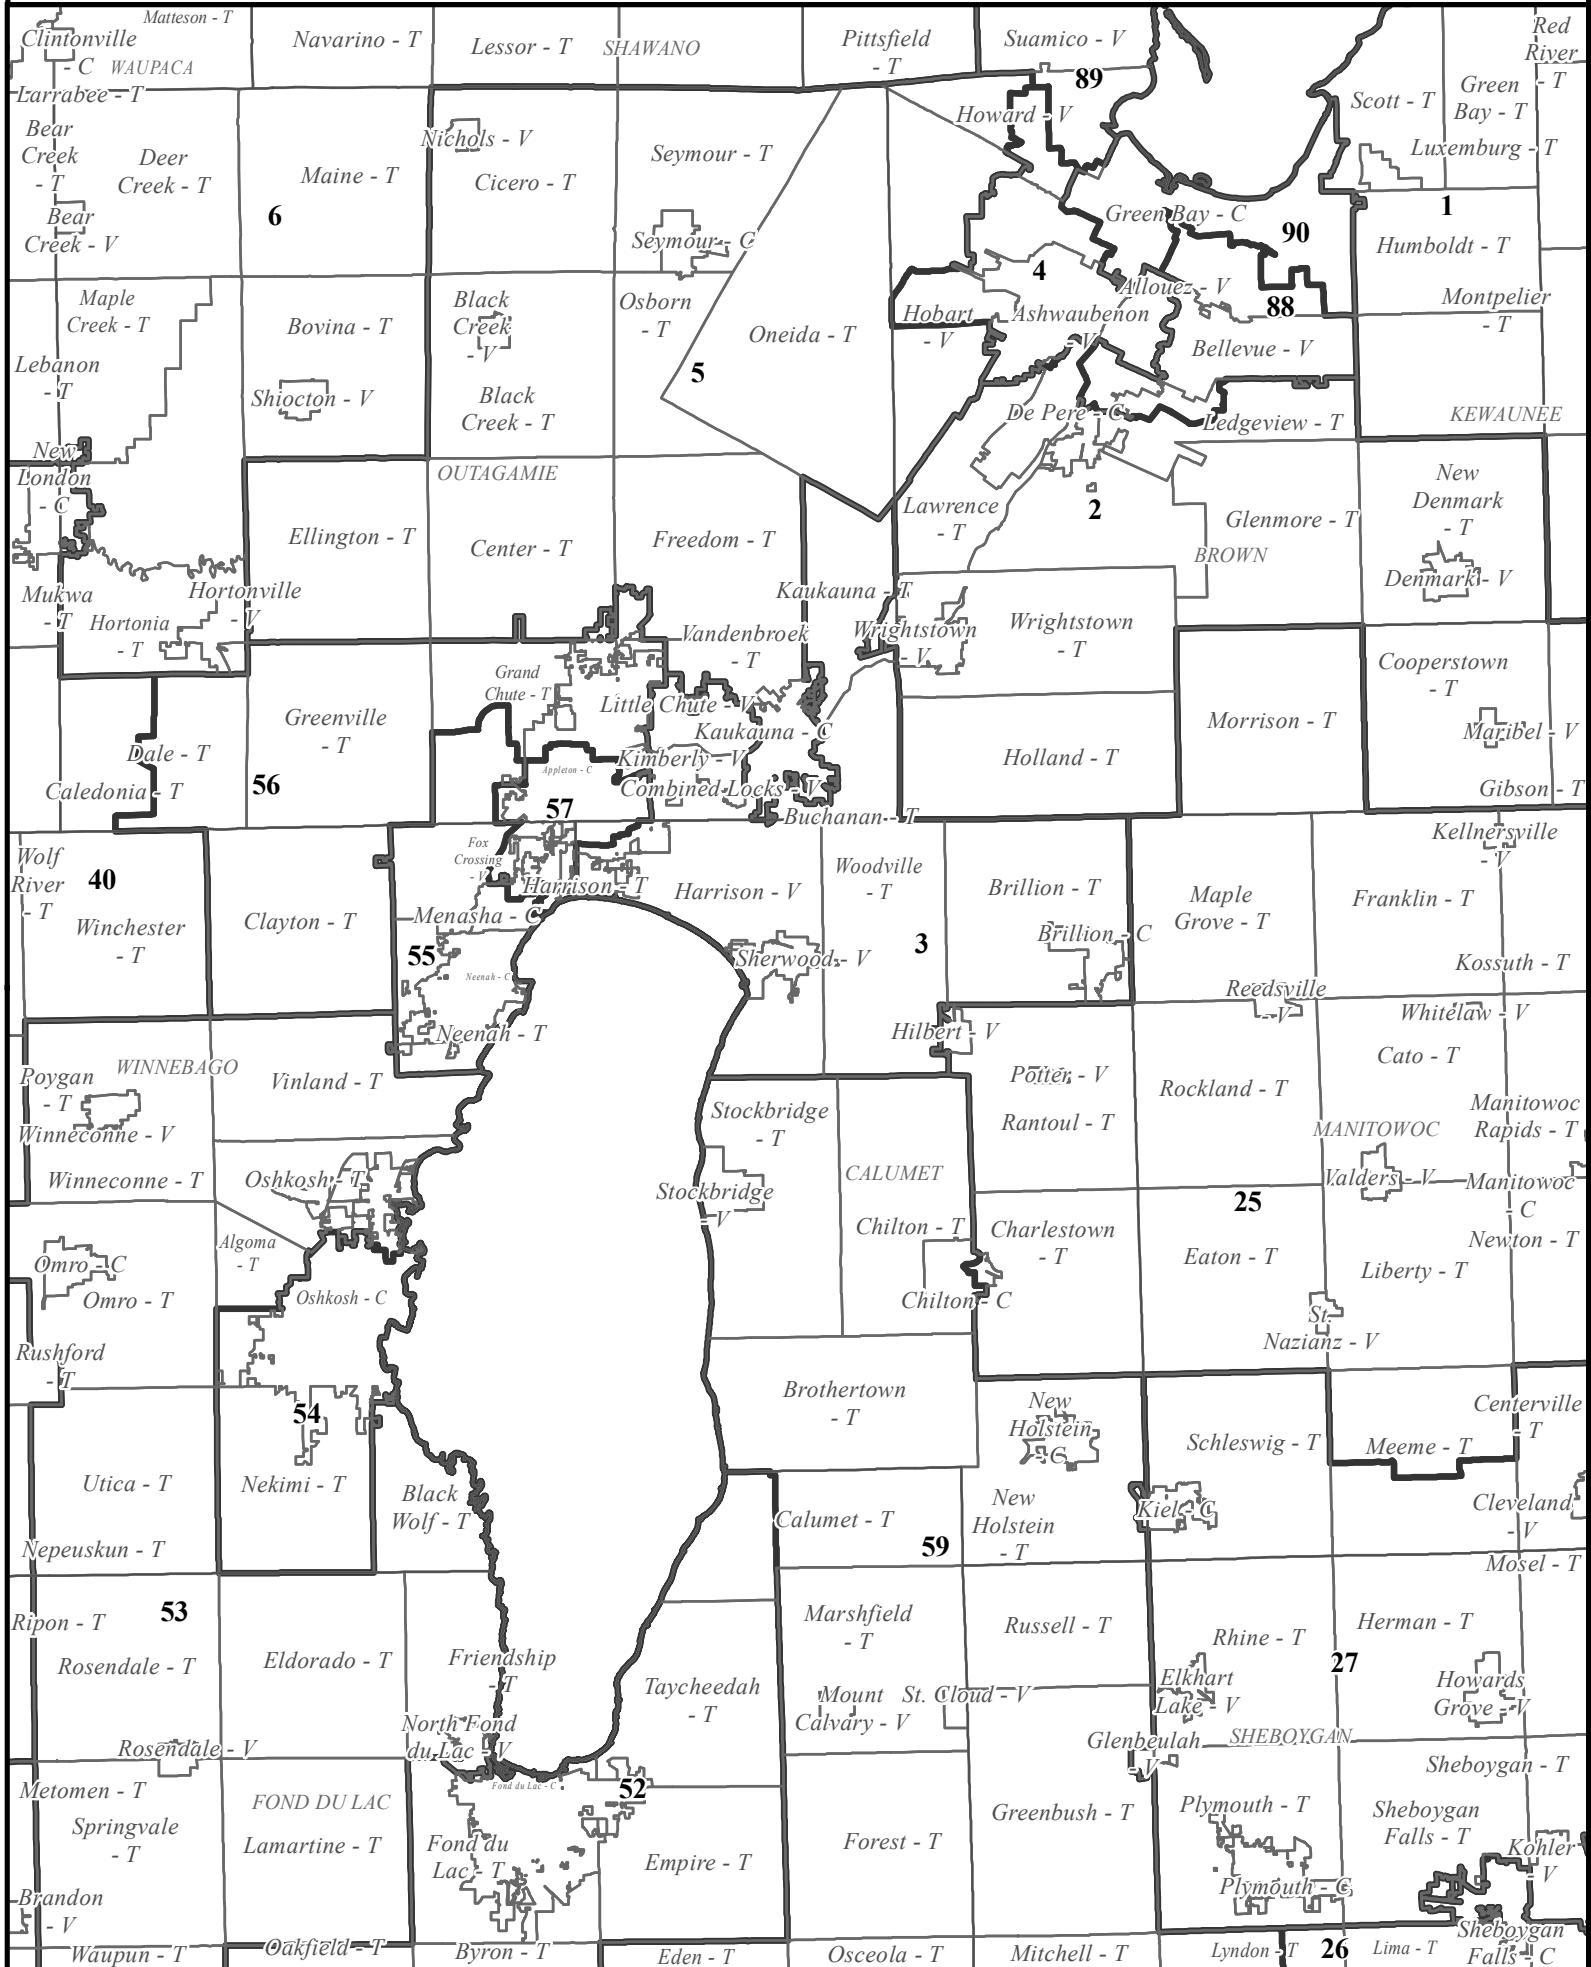

Governor Evers Plan - Senate Districts - Madison Area

Map Version: Detailed
Created: 01/12/2022, LTSB

Governor Evers Plan - Senate Districts - Milwaukee Area

Map Version: Detailed
Created: 01/12/2022, LTSB

Governor Evers Plan - Senate Districts - Statewide

Map Version: Detailed
Created: 01/12/2022, LTSP

Governor Evers Plan - Assembly Districts - Eau Claire & Chippewa Falls Area

Map Version: Detailed
Created: 01/12/2022, LTSB

Governor Evers Plan - Assembly Districts - Green Bay & Fox Cities Area

Map Version: Detailed
Created: 01/12/2022, LTSB

Governor Evers Plan - Assembly Districts - Madison Area

Map Version: Detailed
Created: 01/12/2022, LTSB

Governor Evers Plan - Congressional Districts - Eau Claire & Chippewa Falls Area *Map Version: Detailed*
Created: 01/12/2022, LTSB

7

3

Governor Evers Plan - Congressional Districts - Green Bay & Fox Cities Area