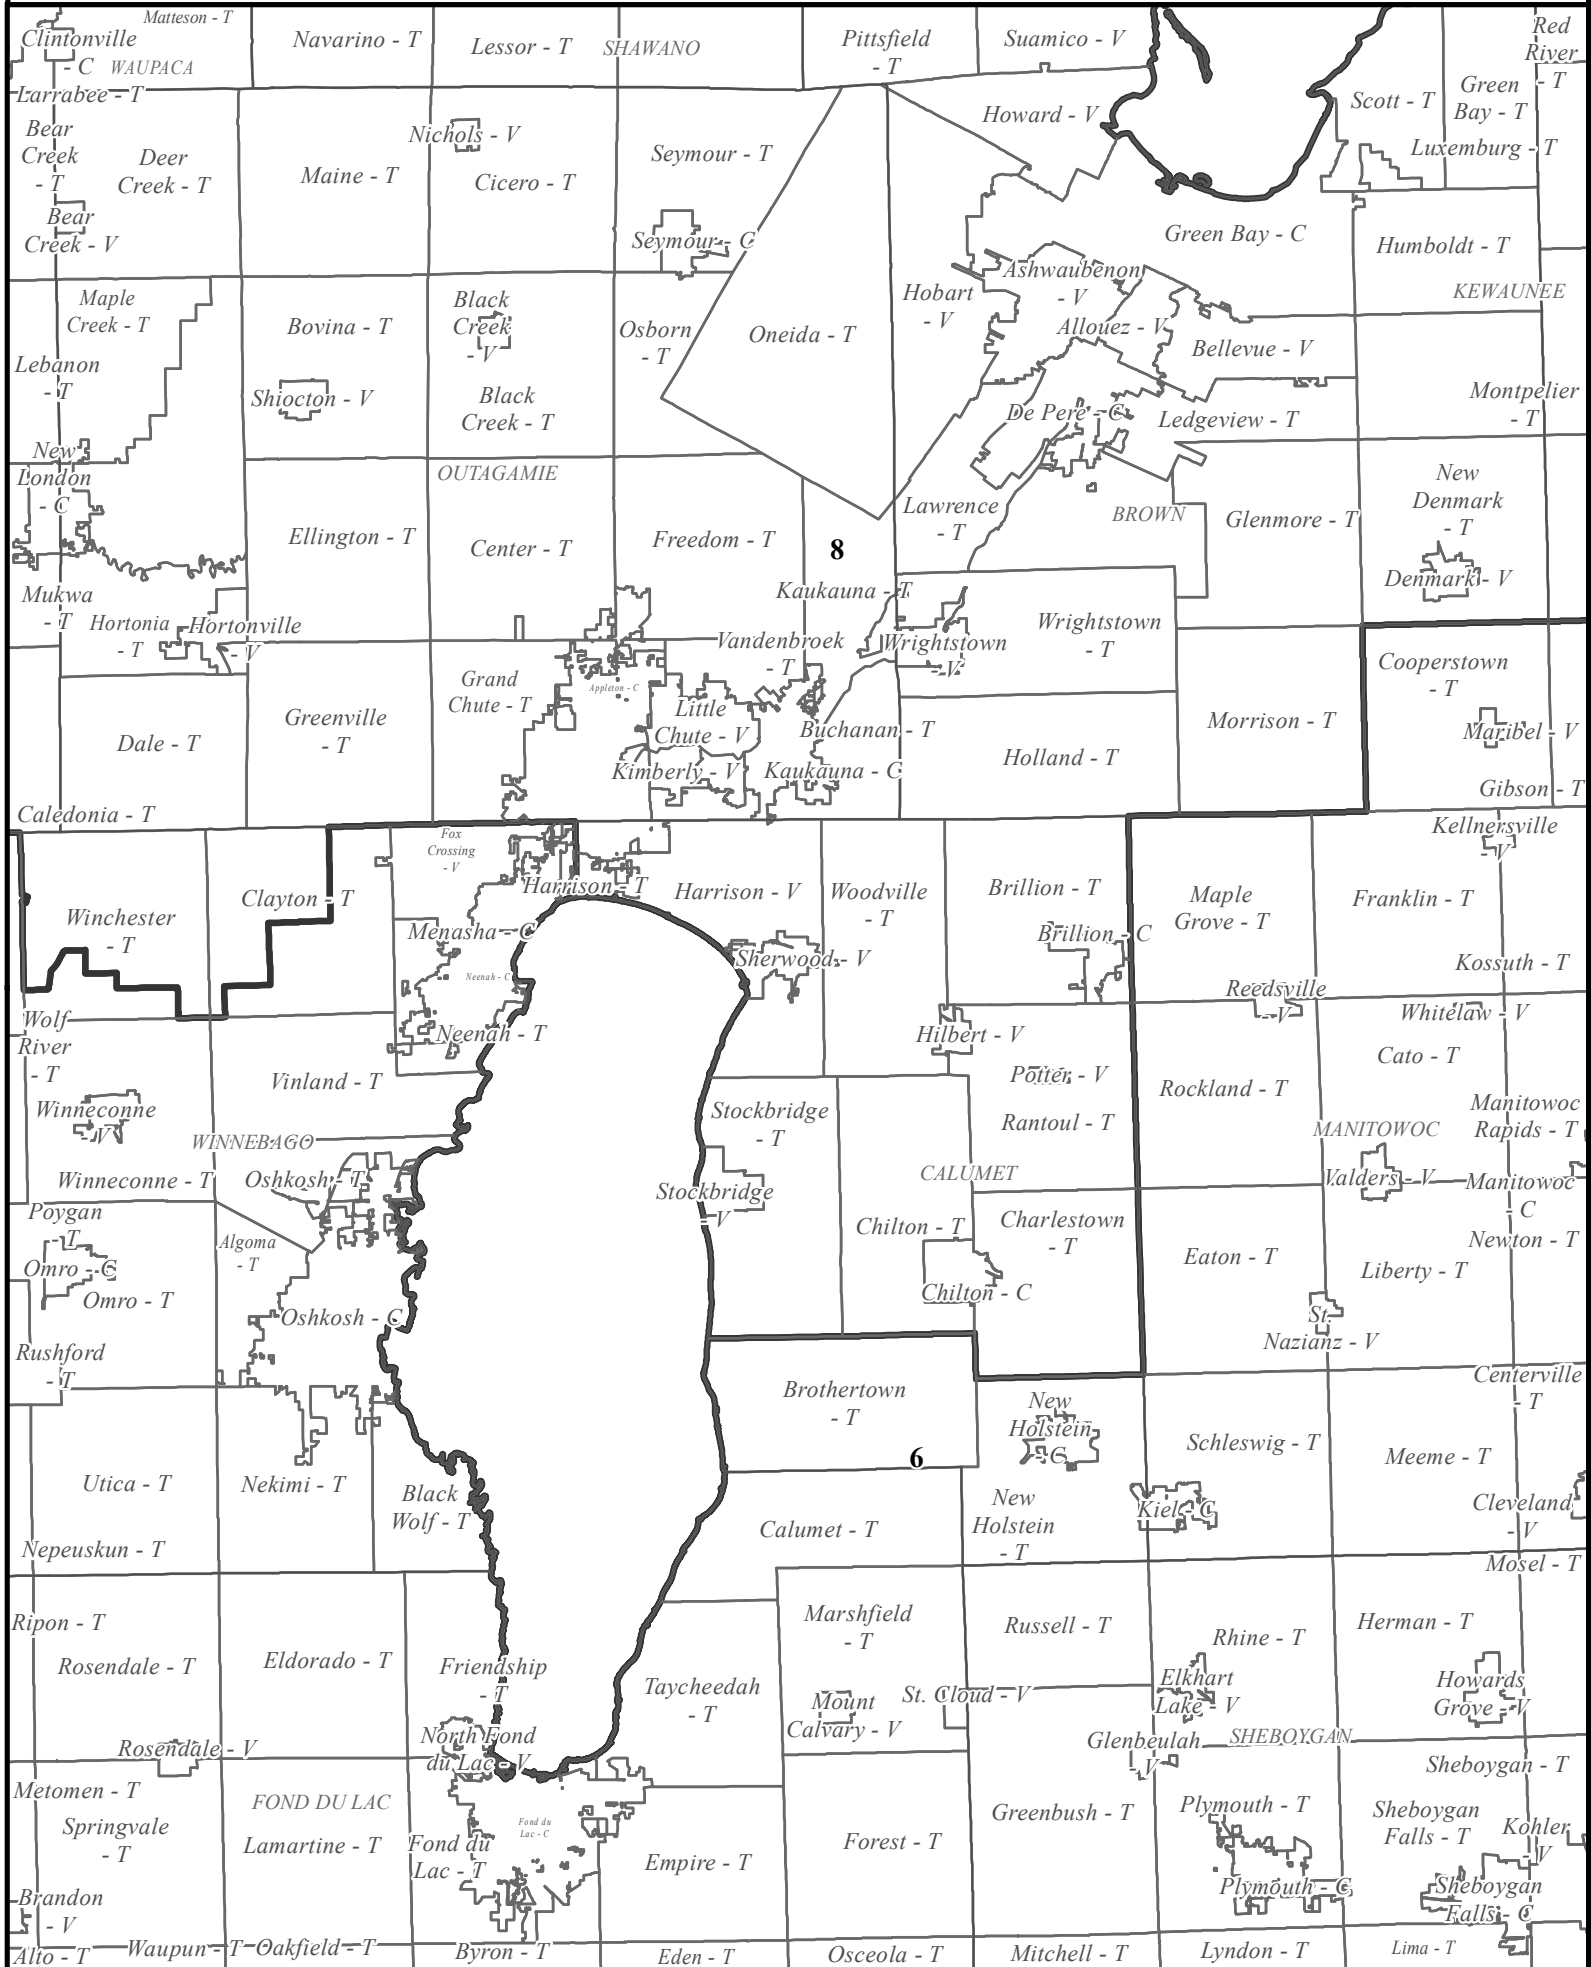

Governor Evers Plan - Senate Districts - Eau Claire & Chippewa Falls Area

Map Version: Detailed
Created: 01/12/2022, LTSB

23

31

Governor Evers Plan - Senate Districts - Green Bay & Fox Cities Area

Map Version: Detailed
Created: 01/12/2022, LTSB

Governor Evers Plan - Senate Districts - Madison Area

Map Version: Detailed
Created: 01/12/2022, LTSB

Governor Evers Plan - Senate Districts - Milwaukee Area

Map Version: Detailed
Created: 01/12/2022, LTSB

Governor Evers Plan - Congressional Districts - Eau Claire & Chippewa Falls Area *Map Version: Detailed*
Created: 01/12/2022, LTSB

7

3

Governor Evers Plan - Congressional Districts - Green Bay & Fox Cities Area

Map Version: Detailed
Created: 01/12/2022, LTSB

8

6

Governor Evers Plan - Congressional Districts - Madison Area

Map Version: Detailed
Created: 01/12/2022, LTSB

6

2

Governor Evers Plan - Congressional Districts - Milwaukee Area