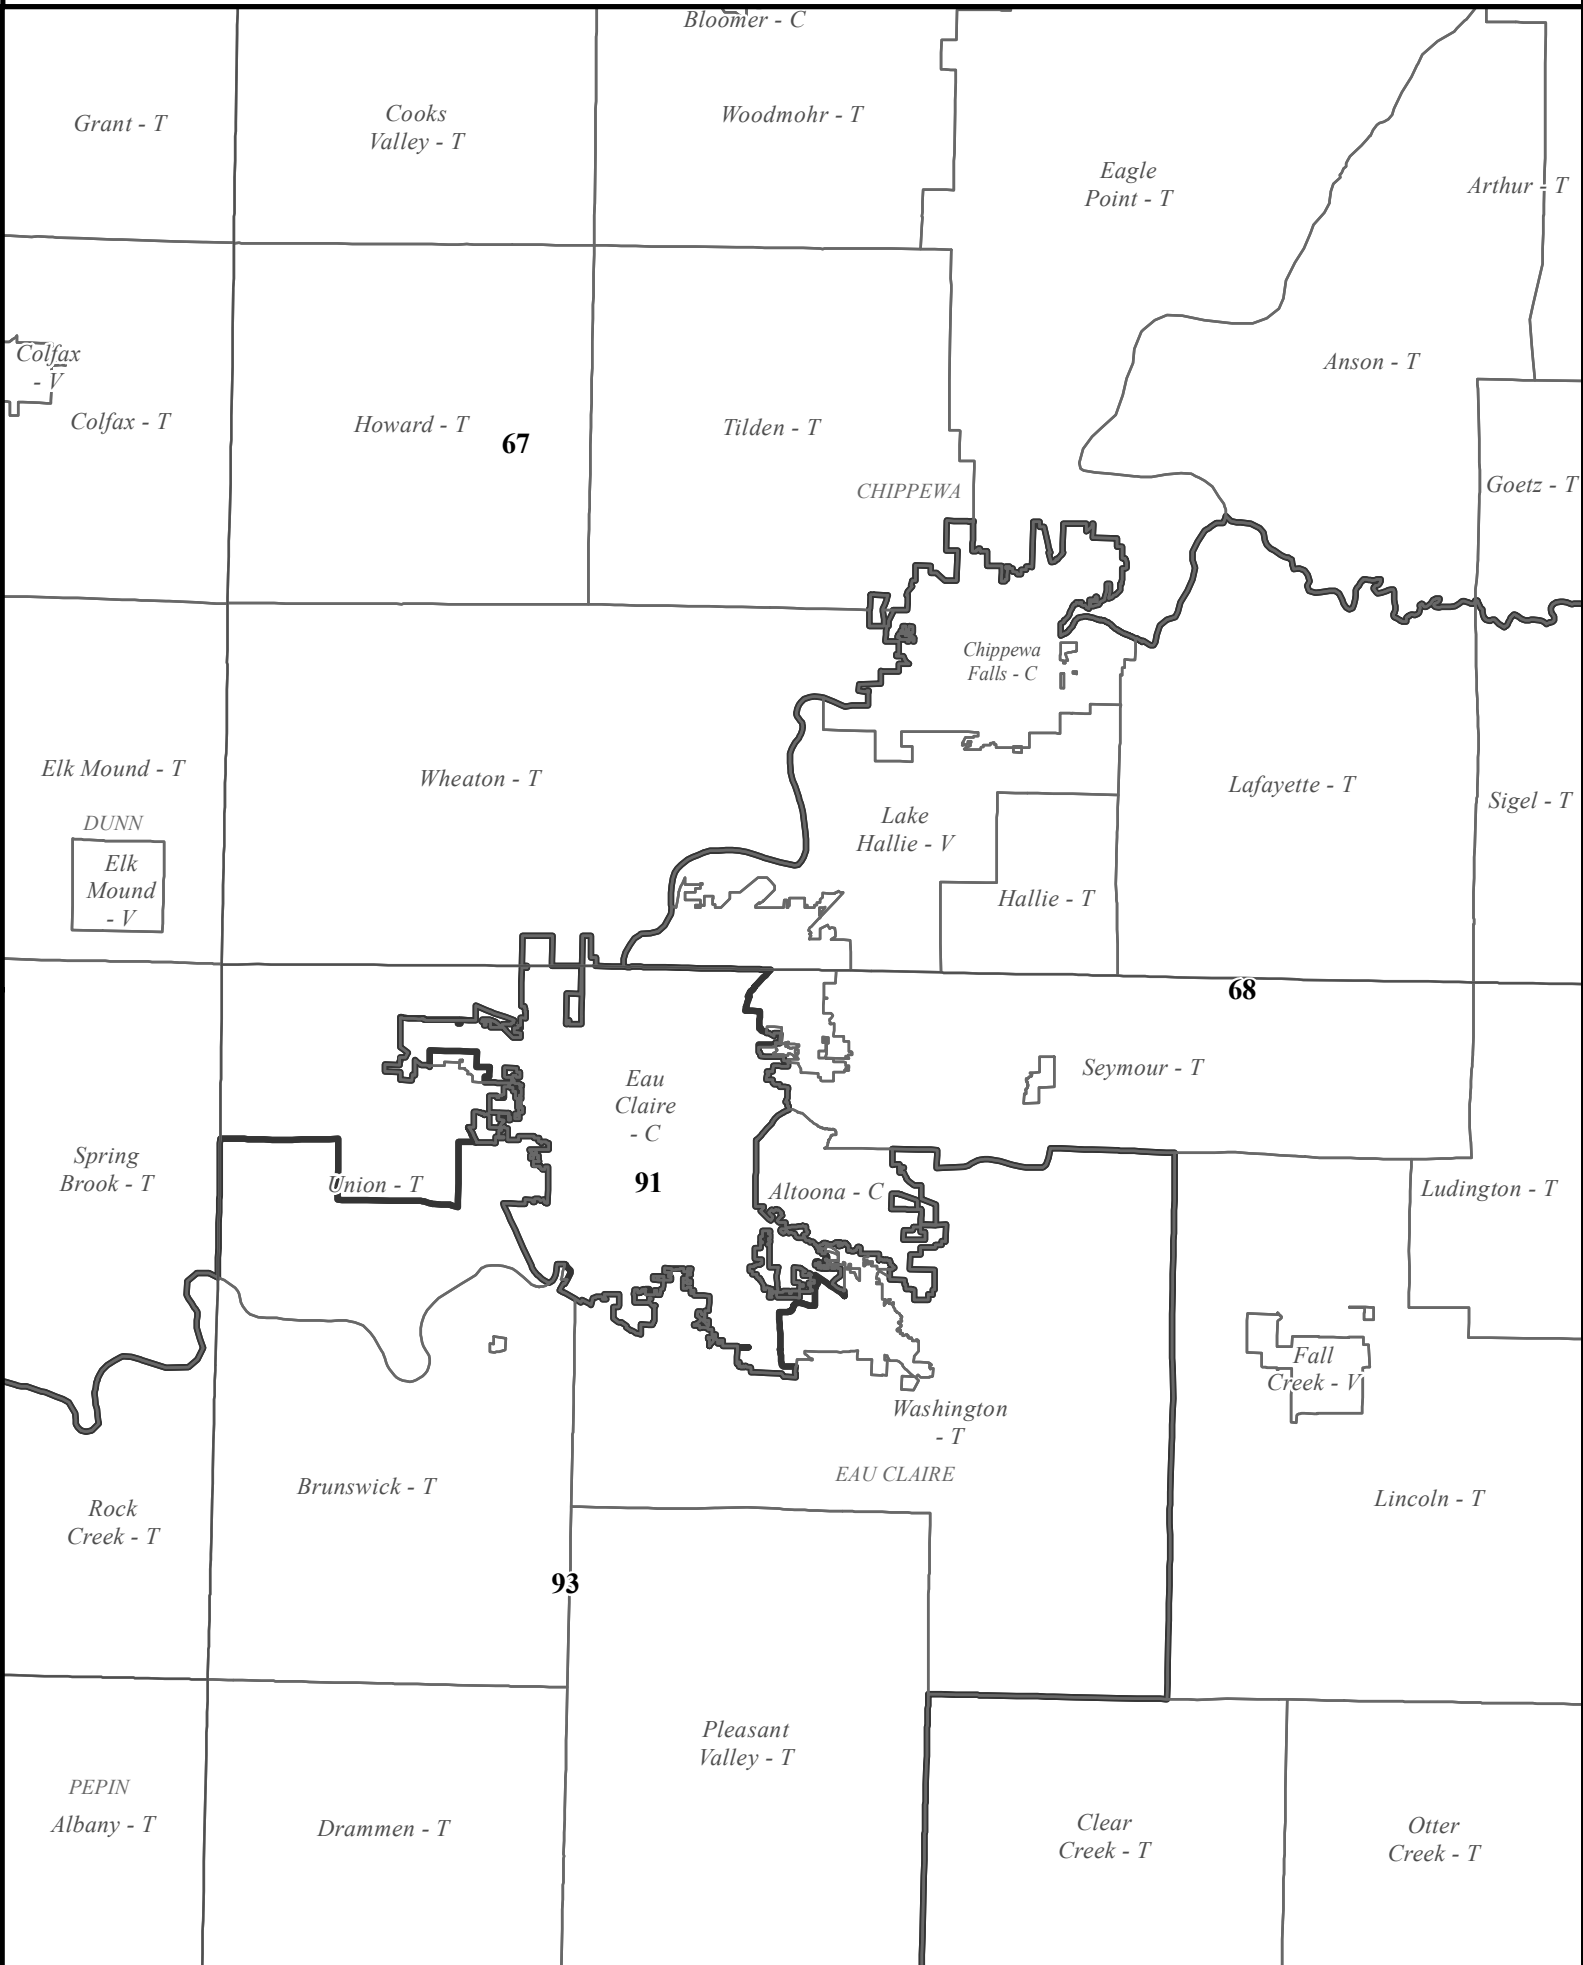

Governor Evers Plan - Senate Districts - Eau Claire & Chippewa Falls Area

Map Version: Detailed
Created: 01/12/2022, LTSB

23

31

Governor Evers Plan - Senate Districts - Green Bay & Fox Cities Area

Map Version: Detailed
Created: 01/12/2022, LTSB

Governor Evers Plan - Senate Districts - Madison Area

Map Version: Detailed
Created: 01/12/2022, LTSB

Governor Evers Plan - Senate Districts - Milwaukee Area

Map Version: Detailed
Created: 01/12/2022, LTSB

Governor Evers Plan - Senate Districts - Statewide

Map Version: Detailed
Created: 01/12/2022, LTSP

Governor Evers Plan - Assembly Districts - Eau Claire & Chippewa Falls Area

Map Version: Detailed
Created: 01/12/2022, LTSB

Governor Evers Plan - Assembly Districts - Green Bay & Fox Cities Area

Map Version: Detailed
Created: 01/12/2022, LTSB

Governor Evers Plan - Assembly Districts - Madison Area

Map Version: Detailed
Created: 01/12/2022, LTSB