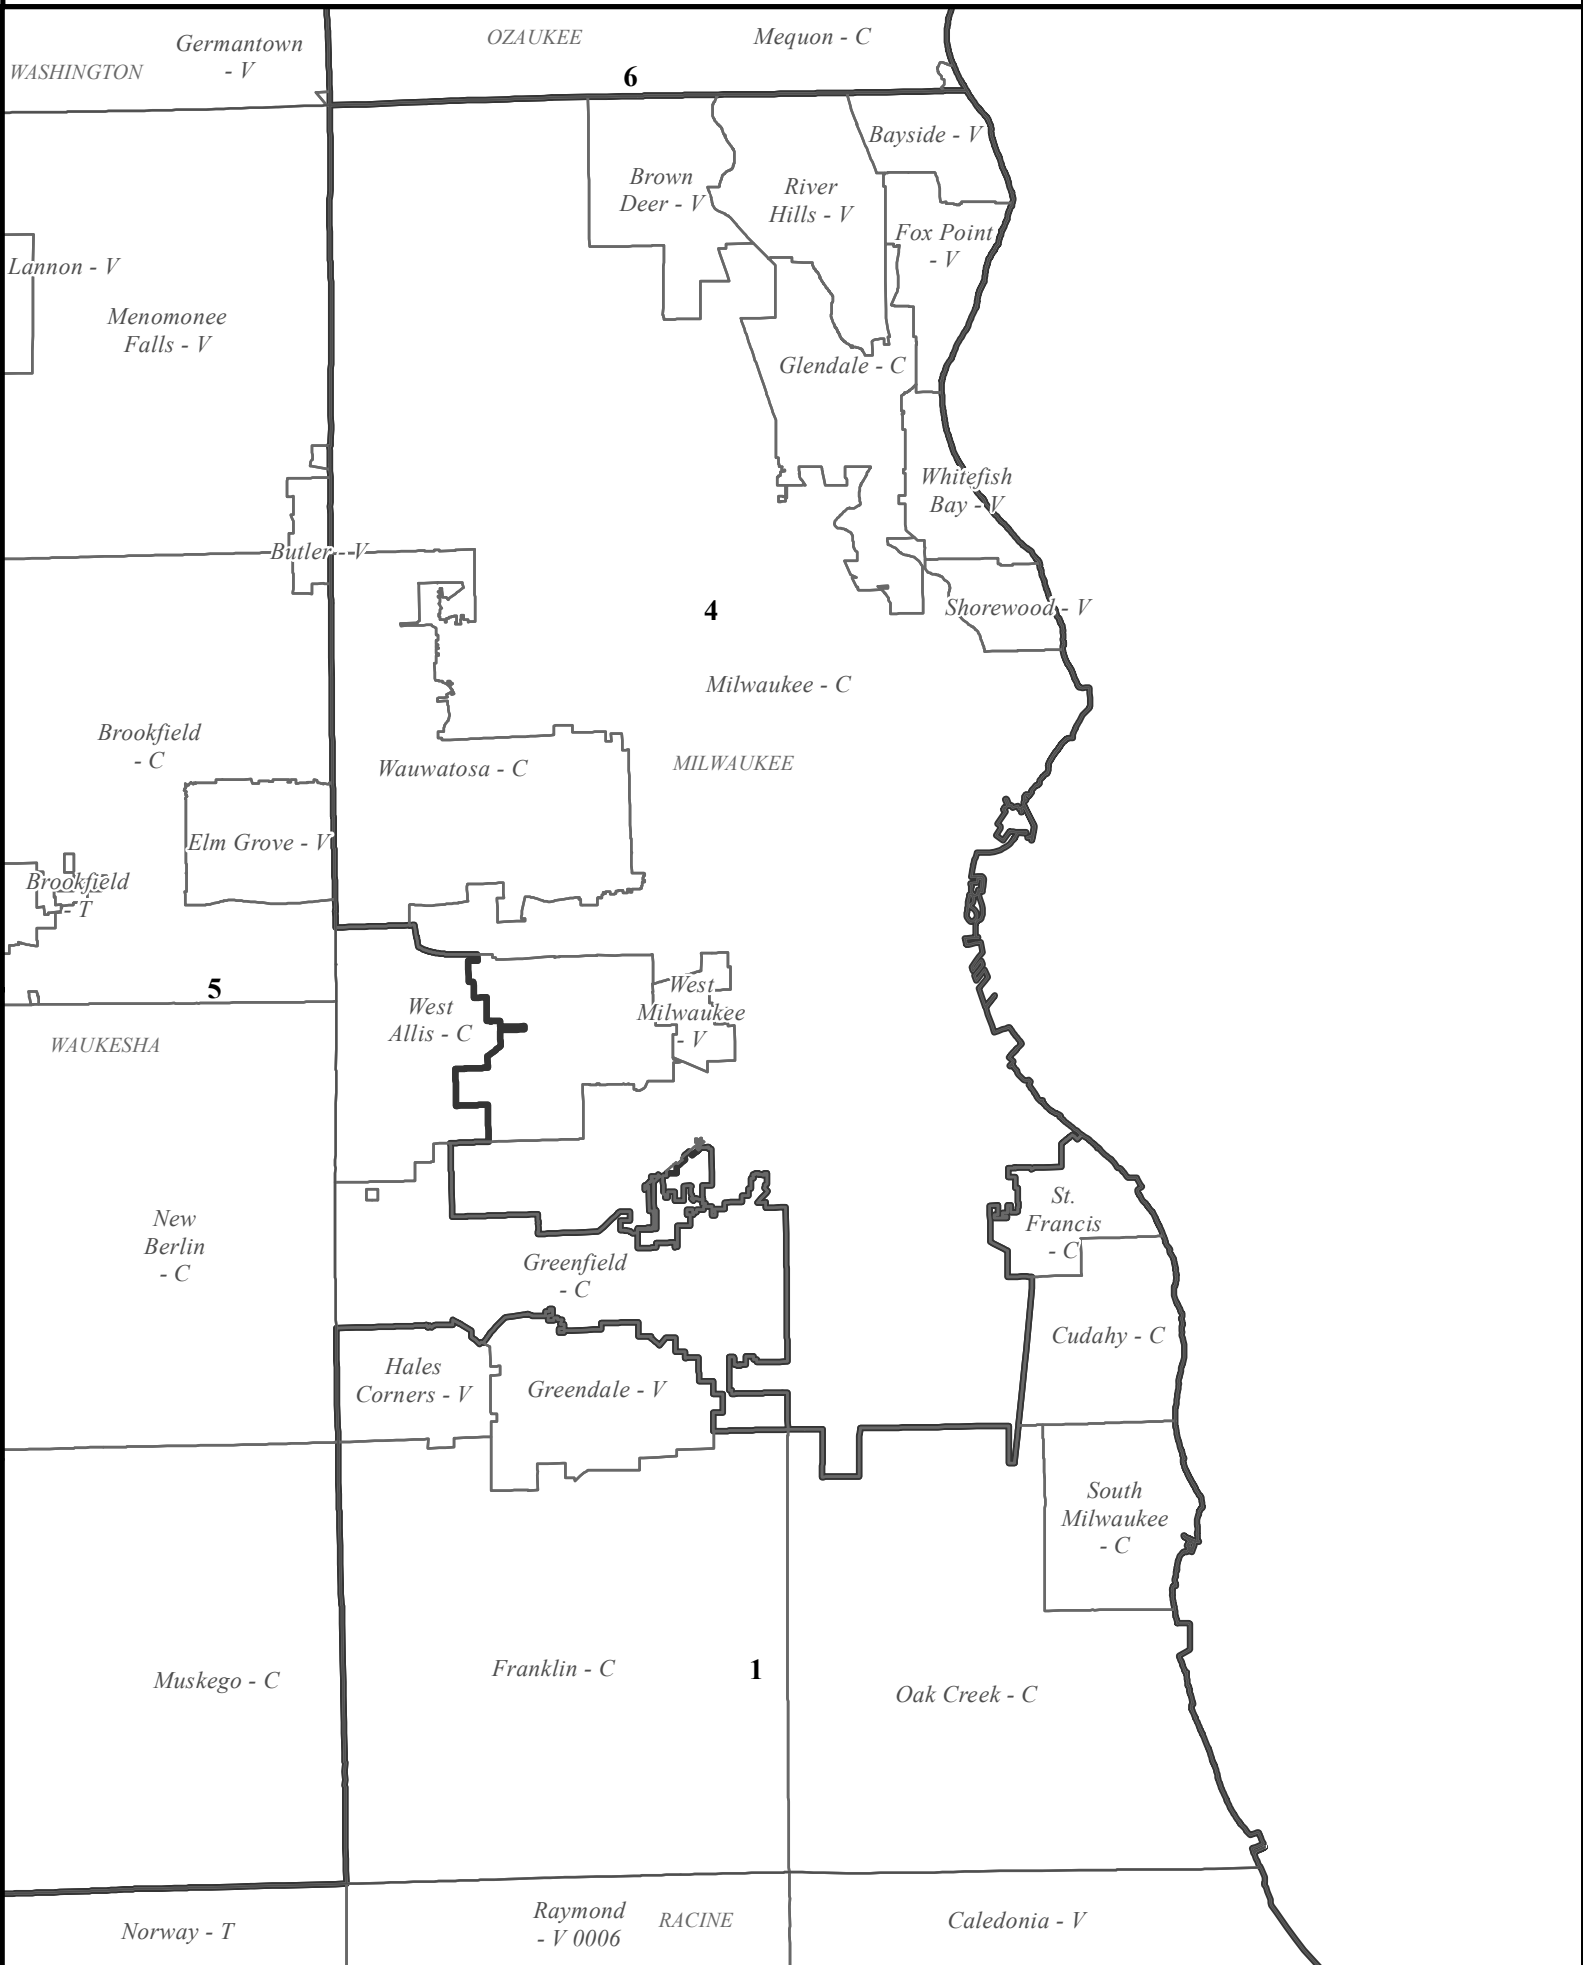

Governor Evers Plan - Senate Districts - Eau Claire & Chippewa Falls Area

Map Version: Detailed
Created: 01/12/2022, LTSB

23

31

Governor Evers Plan - Senate Districts - Green Bay & Fox Cities Area

Map Version: Detailed
Created: 01/12/2022, LTSB

Governor Evers Plan - Congressional Districts - Eau Claire & Chippewa Falls Area *Map Version: Detailed*
Created: 01/12/2022, LTSB

7

3

Governor Evers Plan - Congressional Districts - Green Bay & Fox Cities Area

Map Version: Detailed
Created: 01/12/2022, LTSB

8

6

Governor Evers Plan - Congressional Districts - Madison Area

Map Version: Detailed
Created: 01/12/2022, LTSB

6

2

Governor Evers Plan - Congressional Districts - Milwaukee Area

Map Version: Detailed
Created: 01/12/2022, LTSB

Governor Evers Plan - Congressional Districts - Statewide

Map Version: Detailed
Created: 01/12/2022, LTSB