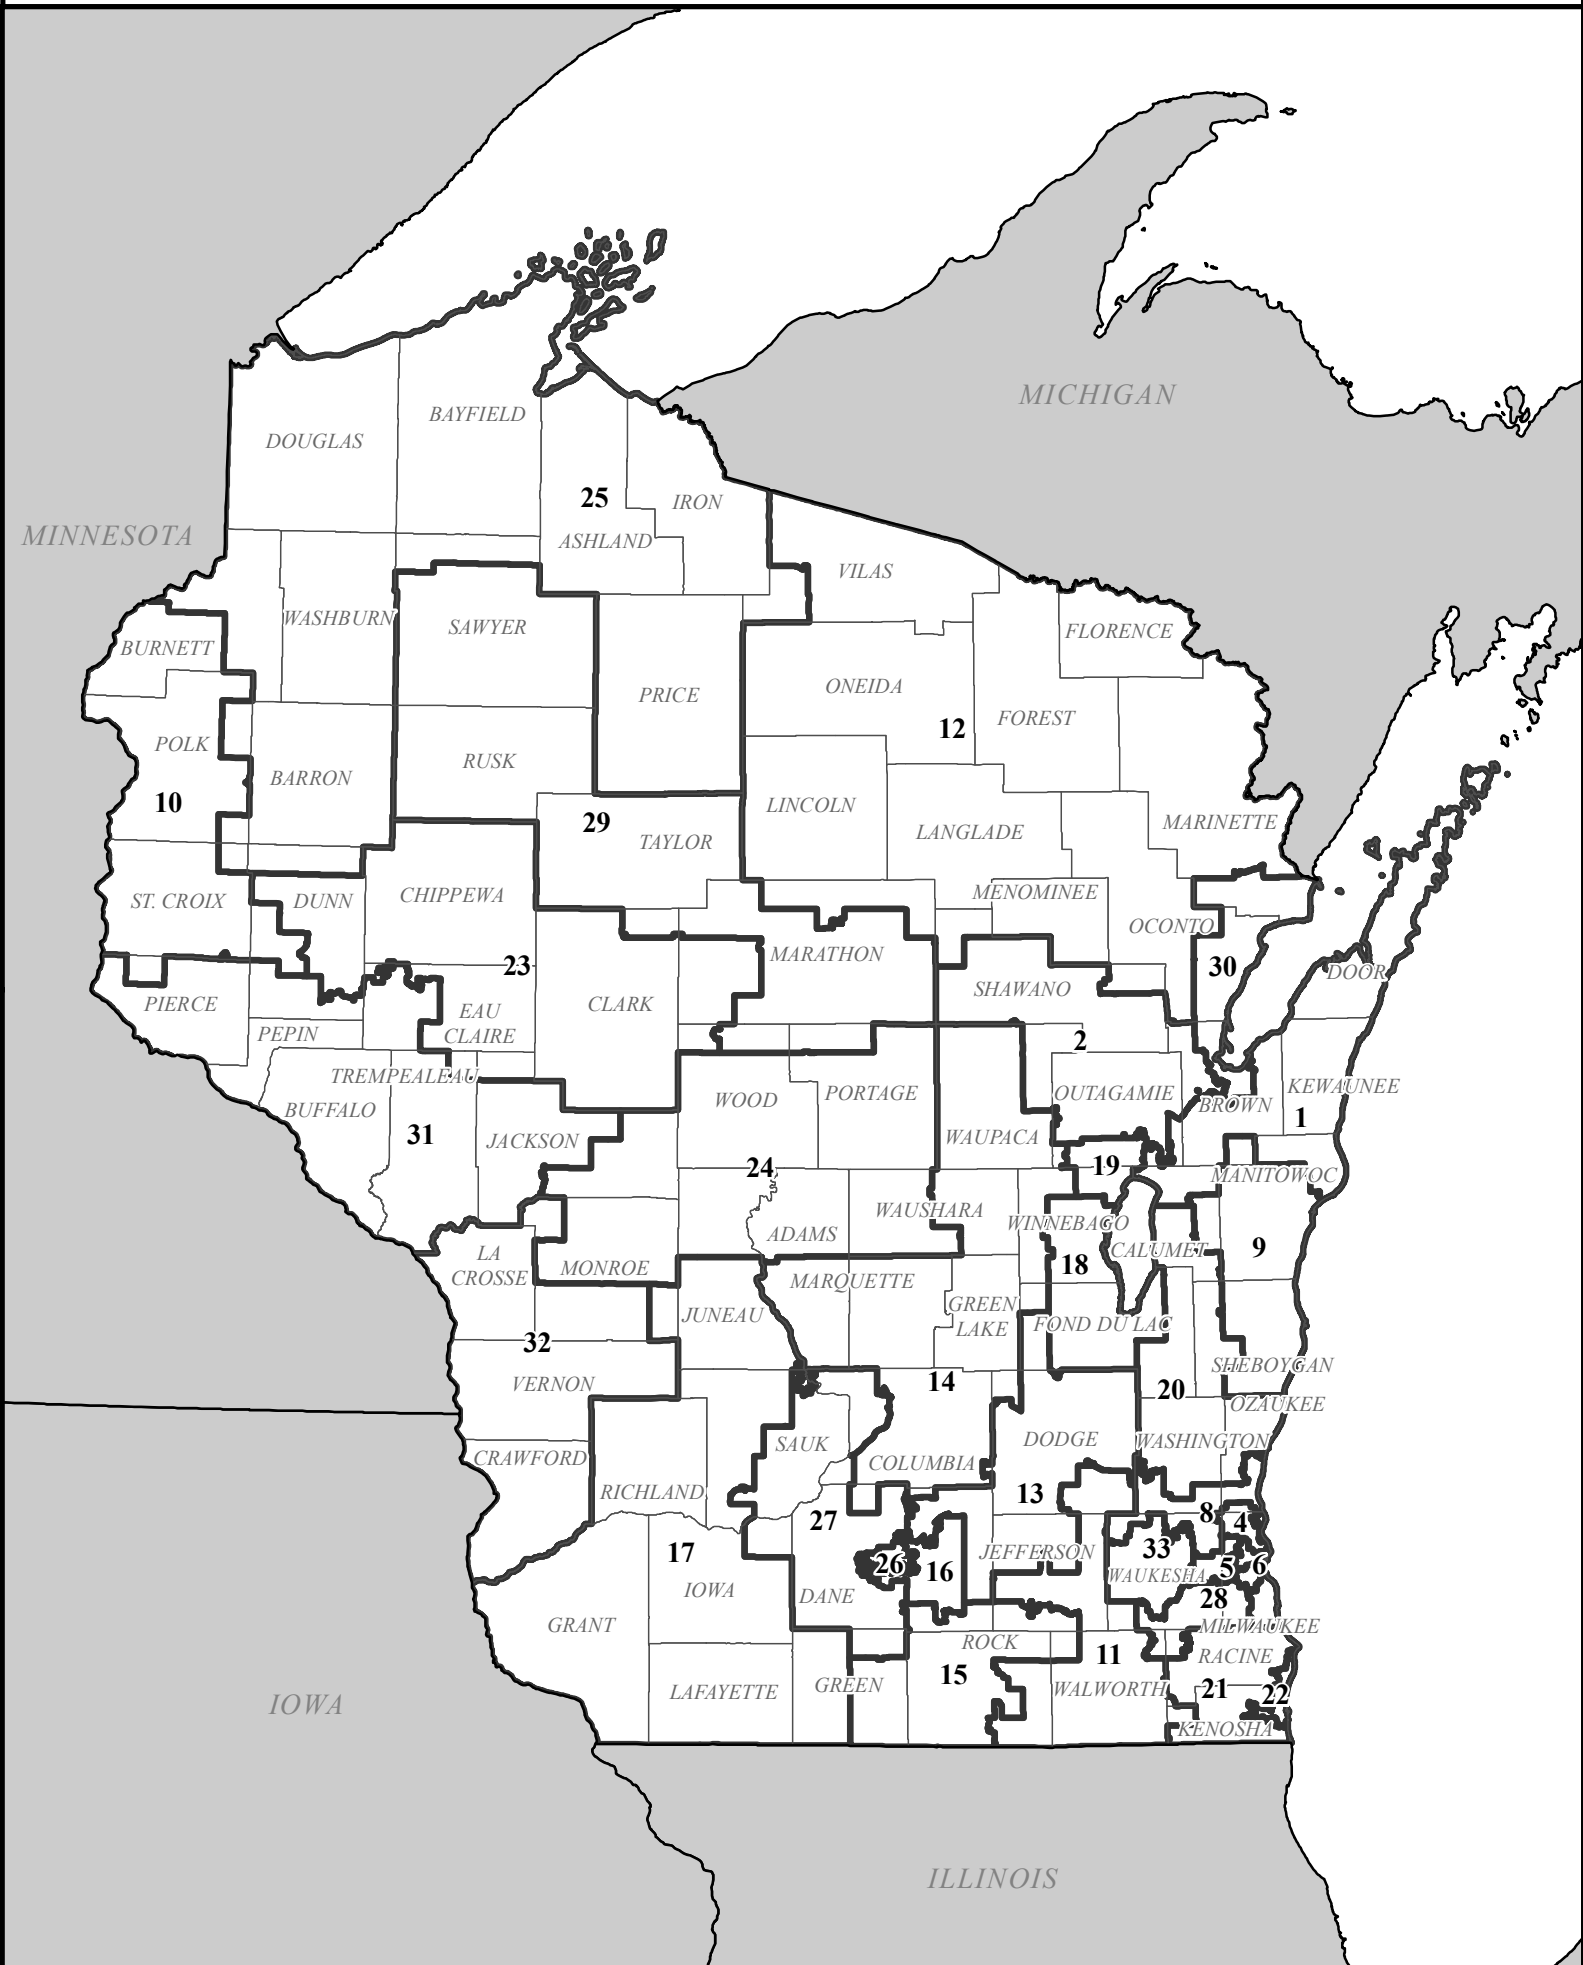

Governor Evers Plan - Senate Districts - Eau Claire & Chippewa Falls Area

Map Version: Detailed
Created: 01/12/2022, LTSB

23

31

Governor Evers Plan - Senate Districts - Green Bay & Fox Cities Area

Map Version: Detailed
Created: 01/12/2022, LTSB

Governor Evers Plan - Senate Districts - Madison Area

Map Version: Detailed
Created: 01/12/2022, LTSB

Governor Evers Plan - Senate Districts - Milwaukee Area

Map Version: Detailed
Created: 01/12/2022, LTSB

Governor Evers Plan - Senate Districts - Statewide

Map Version: Detailed
Created: 01/12/2022, LTSP

Governor Evers Plan - Assembly Districts - Eau Claire & Chippewa Falls Area

Map Version: Detailed
Created: 01/12/2022, LTSB

Governor Evers Plan - Assembly Districts - Green Bay & Fox Cities Area

Map Version: Detailed
Created: 01/12/2022, LTSB

Governor Evers Plan - Assembly Districts - Madison Area

Map Version: Detailed
Created: 01/12/2022, LTSB