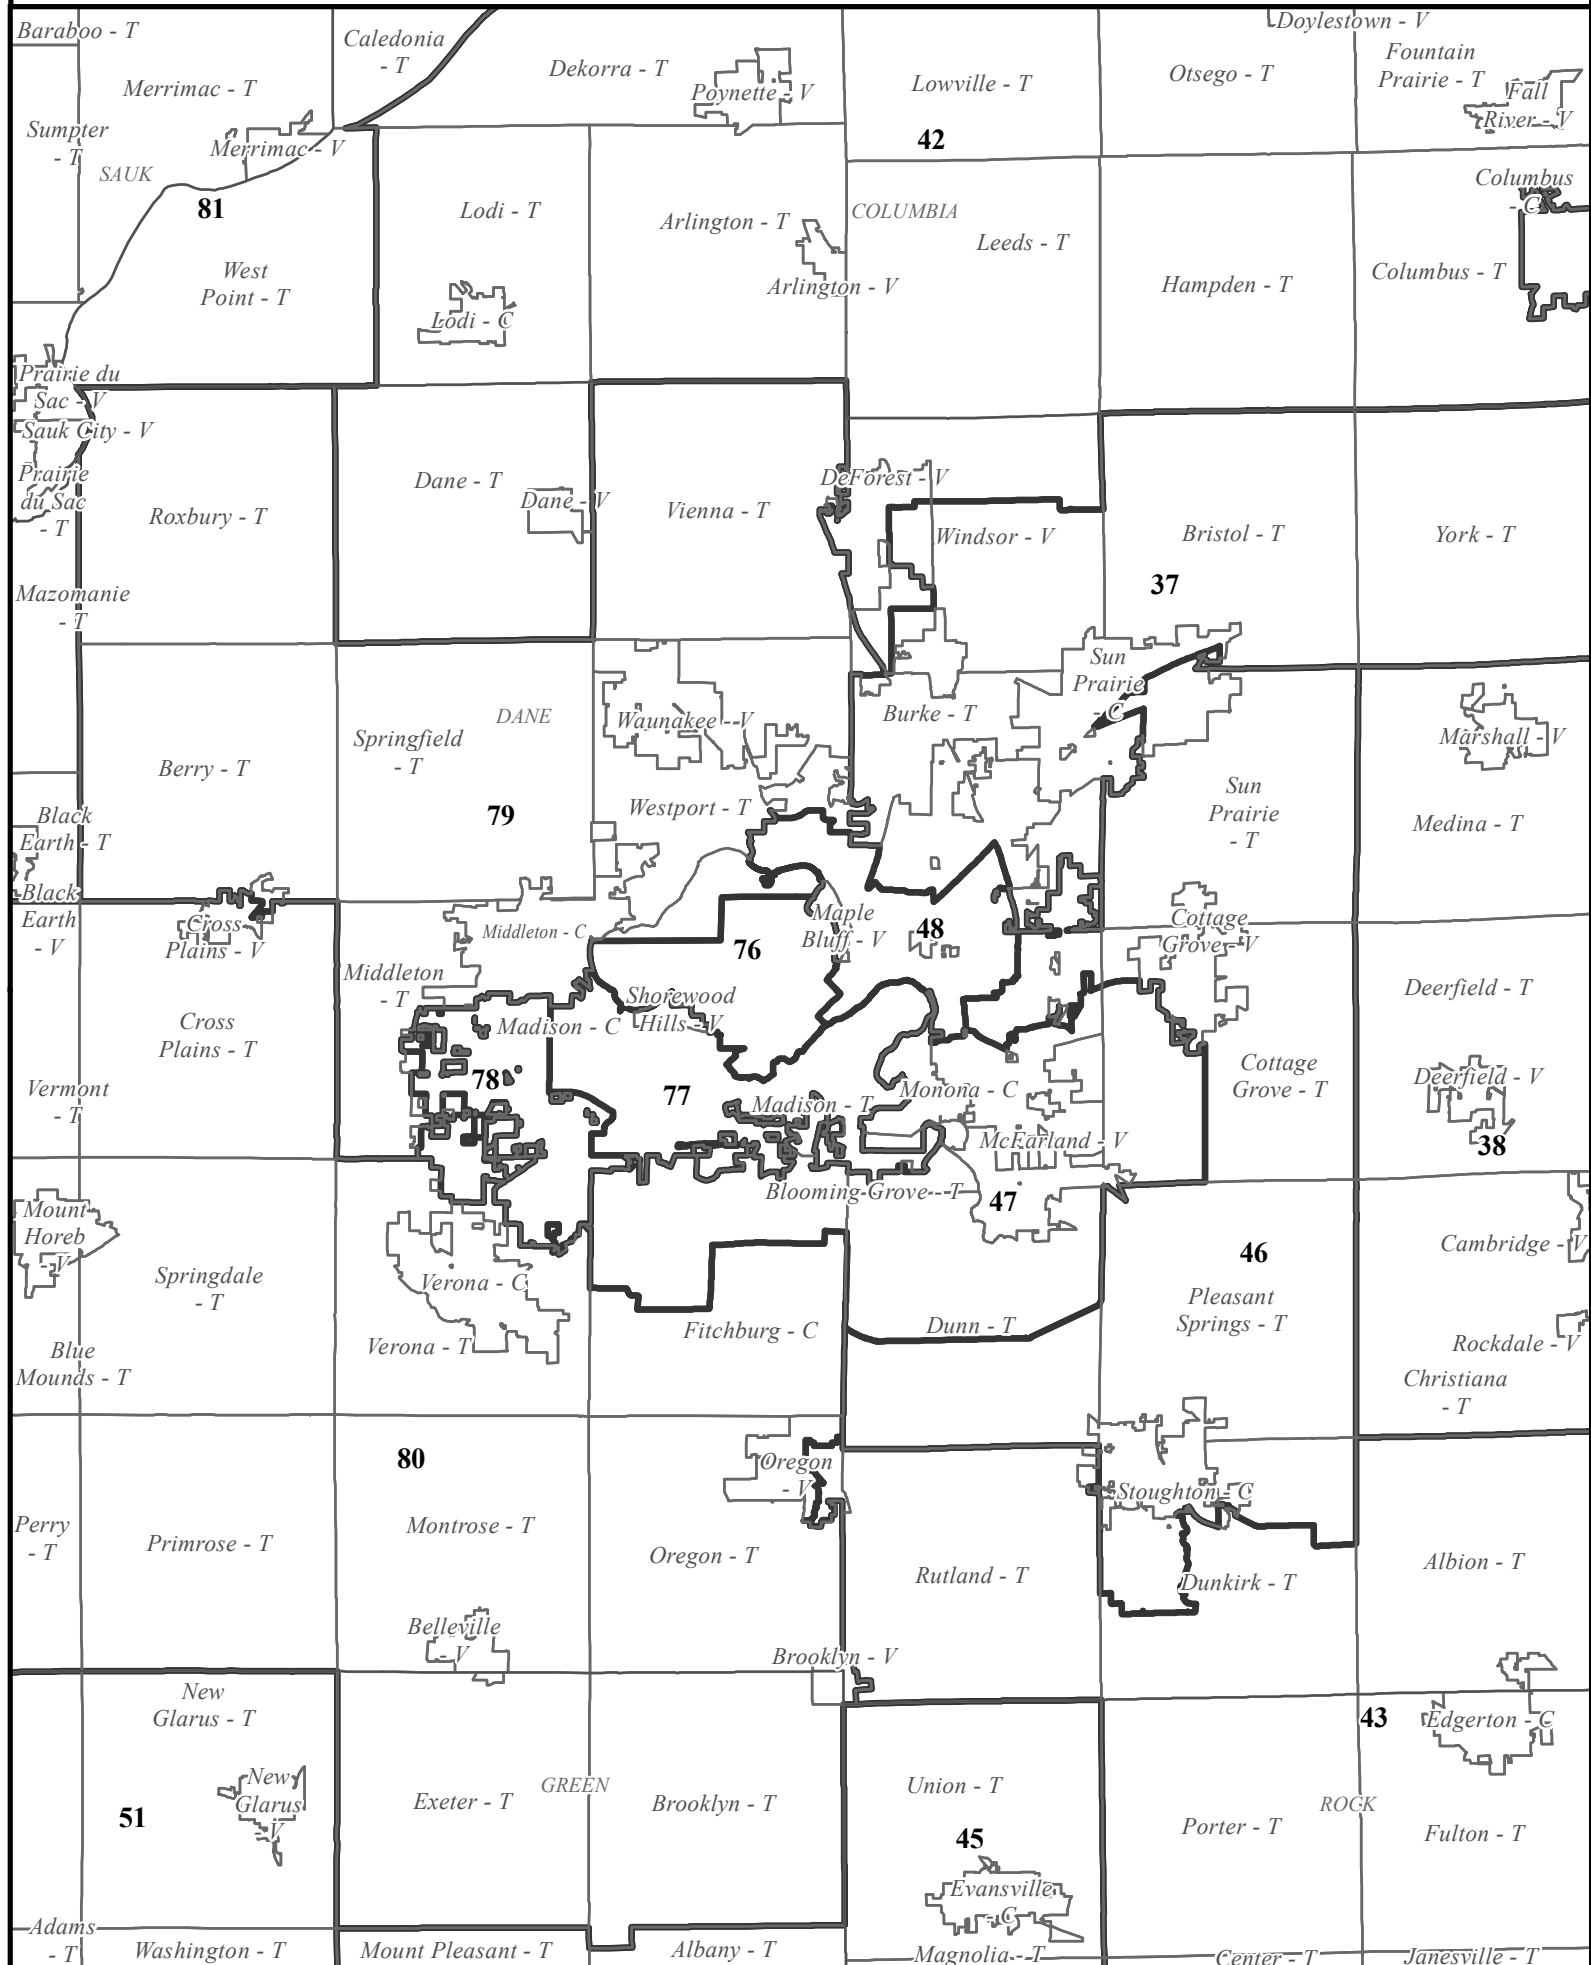

Governor Evers Plan - Senate Districts - Statewide

Map Version: Detailed
Created: 01/12/2022, LTSP

Governor Evers Plan - Assembly Districts - Eau Claire & Chippewa Falls Area

Map Version: Detailed
Created: 01/12/2022, LTSB

Governor Evers Plan - Assembly Districts - Green Bay & Fox Cities Area

Map Version: Detailed
Created: 01/12/2022, LTSB

Governor Evers Plan - Assembly Districts - Madison Area

Map Version: Detailed
Created: 01/12/2022, LTSB

Governor Evers Plan - Assembly Districts - Milwaukee Area

Map Version: Detailed
Created: 01/12/2022, LTSB

Governor Evers Plan - Assembly Districts - Statewide

Map Version: Detailed
Created: 01/12/2022, LTSB

Governor Evers Plan - Congressional Districts - Eau Claire & Chippewa Falls Area *Map Version: Detailed*
Created: 01/12/2022, LTSB

7

3

Governor Evers Plan - Congressional Districts - Green Bay & Fox Cities Area