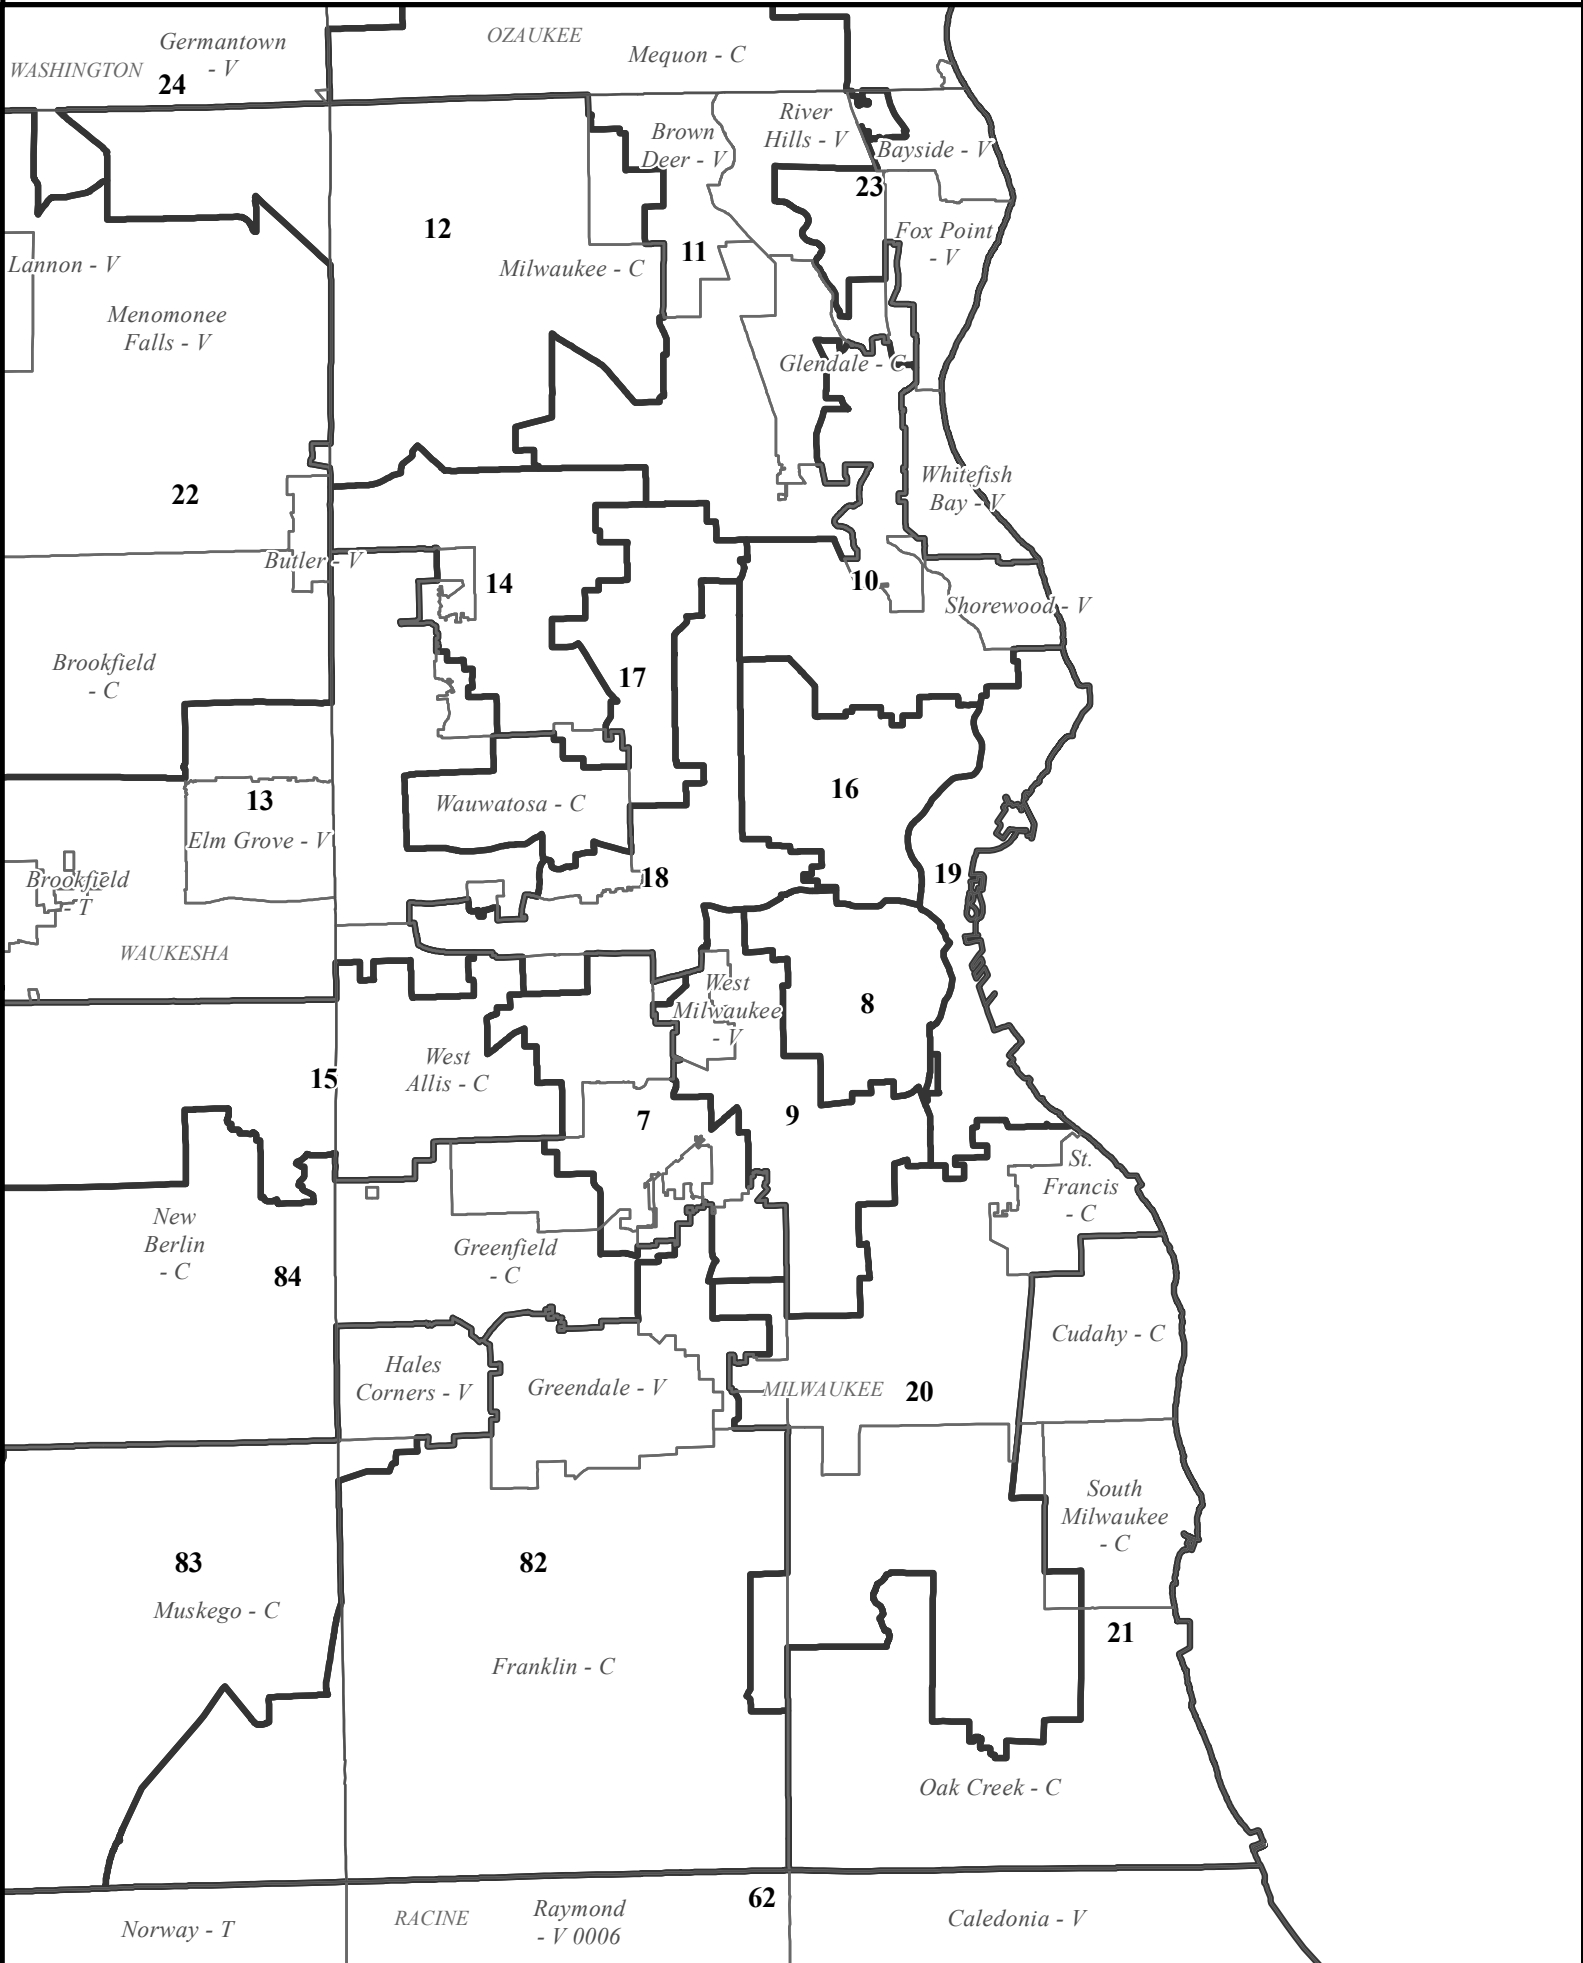

Governor Evers Plan - Senate Districts - Statewide

Map Version: Detailed
Created: 01/12/2022, LTSP

Governor Evers Plan - Assembly Districts - Eau Claire & Chippewa Falls Area

Map Version: Detailed
Created: 01/12/2022, LTSB

Governor Evers Plan - Assembly Districts - Green Bay & Fox Cities Area

Map Version: Detailed
Created: 01/12/2022, LTSB

Governor Evers Plan - Assembly Districts - Madison Area

Map Version: Detailed
Created: 01/12/2022, LTSB

Governor Evers Plan - Assembly Districts - Milwaukee Area

Map Version: Detailed
Created: 01/12/2022, LTSB

Governor Evers Plan - Assembly Districts - Statewide

Map Version: Detailed
Created: 01/12/2022, LTSB

Governor Evers Plan - Congressional Districts - Eau Claire & Chippewa Falls Area *Map Version: Detailed*
Created: 01/12/2022, LTSB

7

3

Governor Evers Plan - Congressional Districts - Green Bay & Fox Cities Area