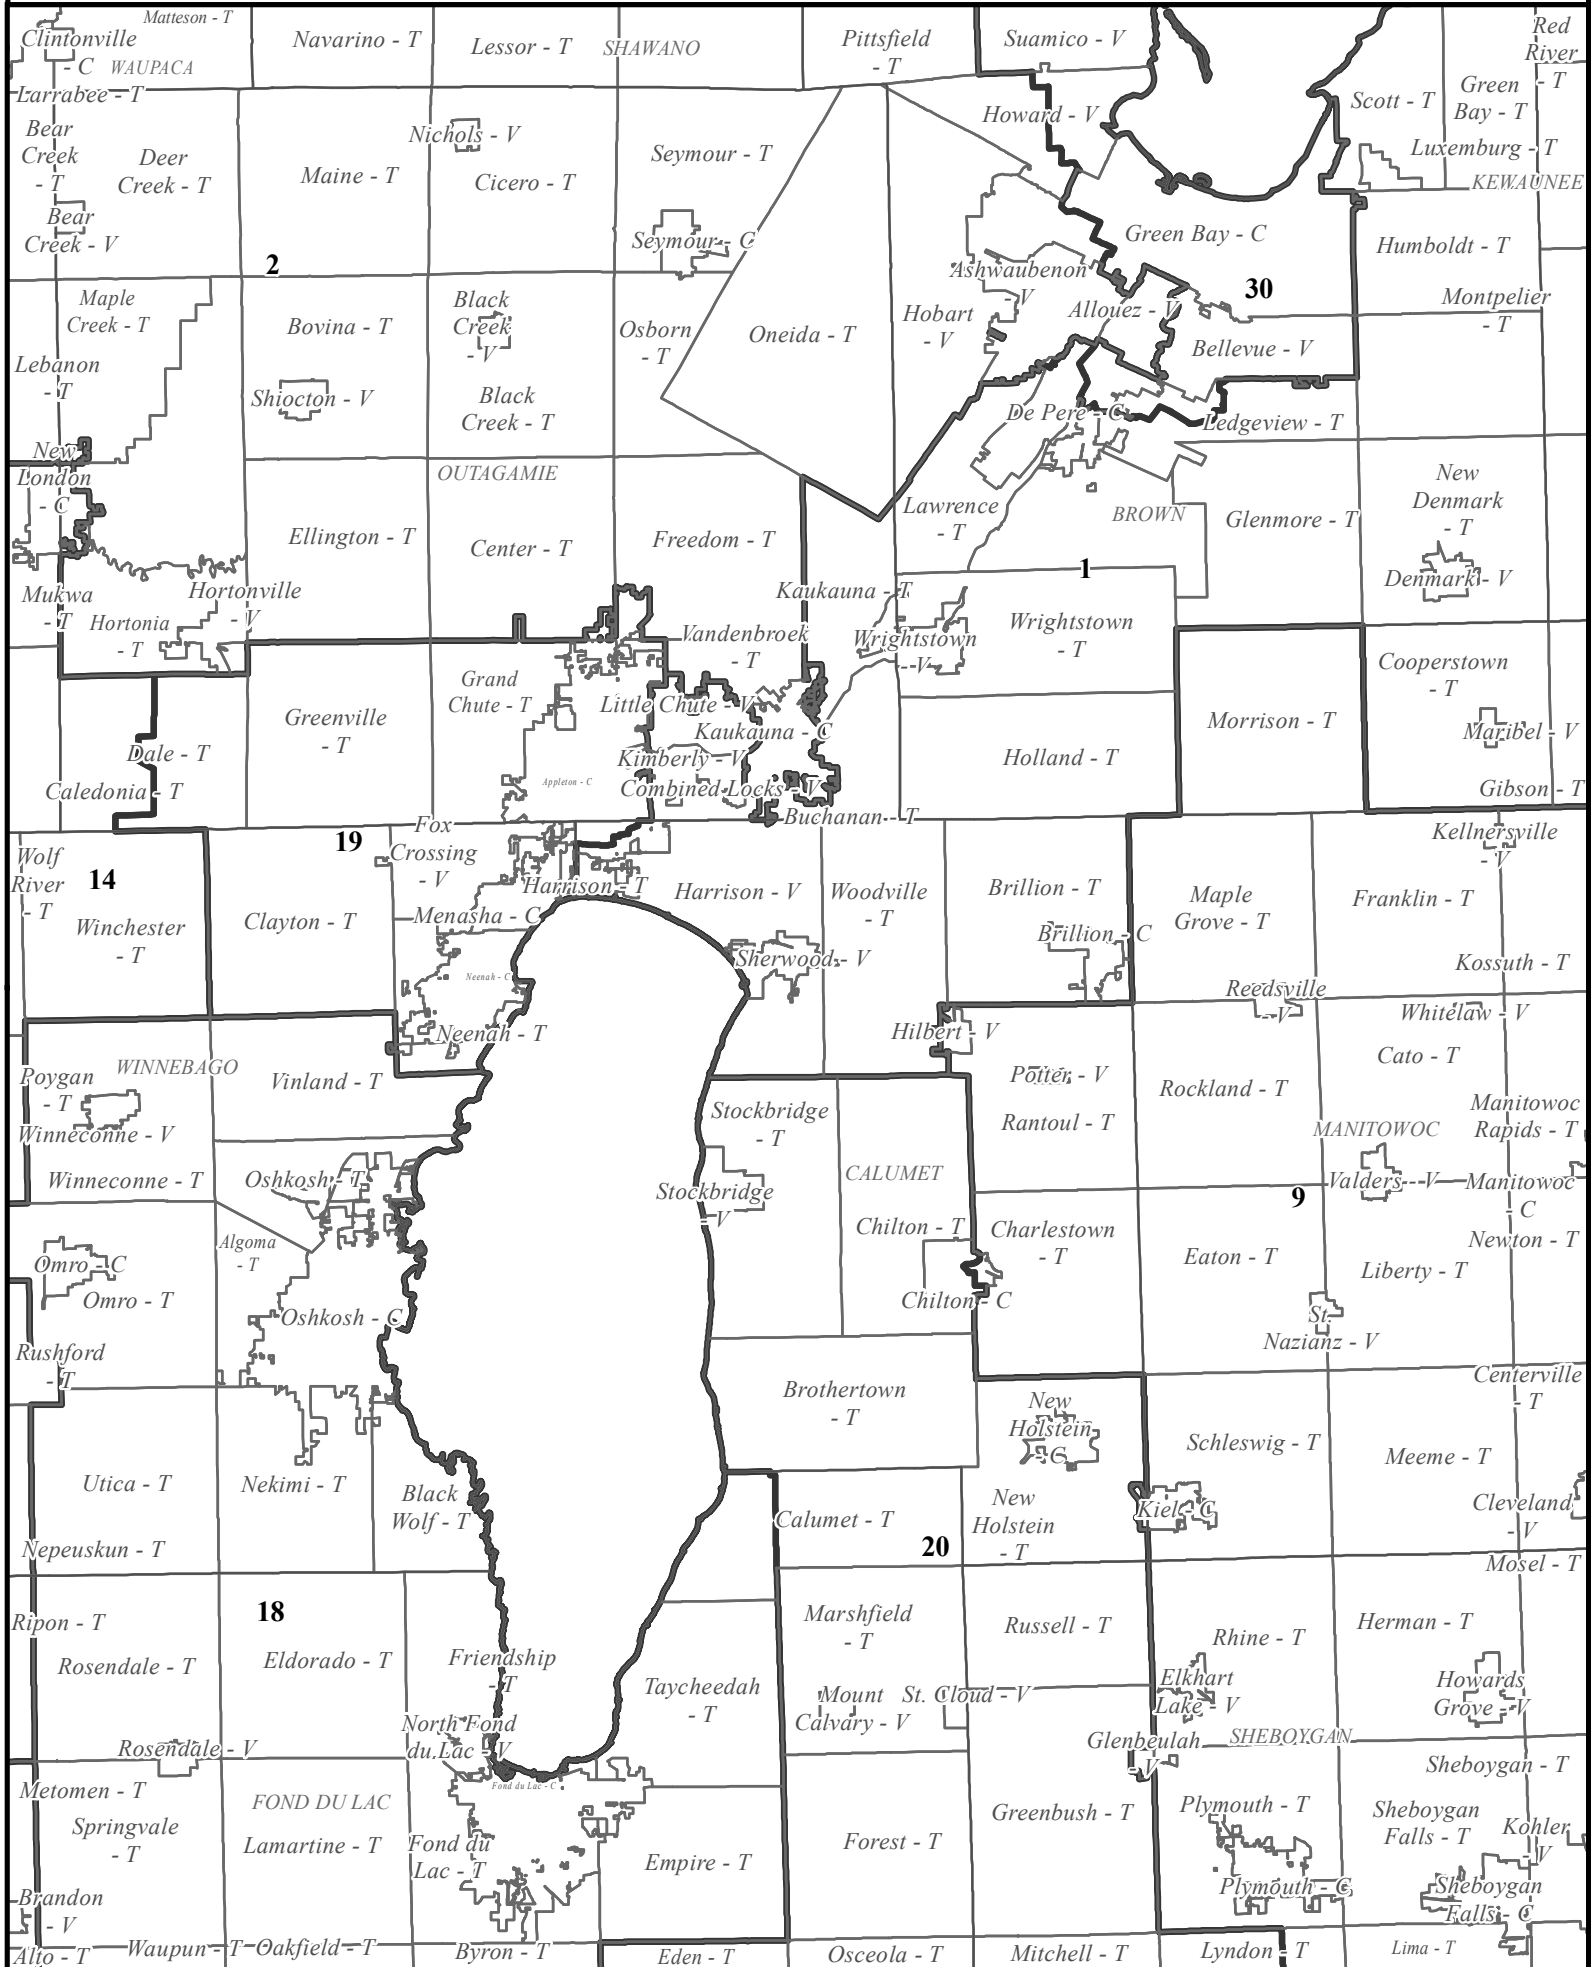

Governor Evers Plan - Senate Districts - Eau Claire & Chippewa Falls Area

Map Version: Detailed
Created: 01/12/2022, LTSB

23

31

Governor Evers Plan - Senate Districts - Green Bay & Fox Cities Area

Map Version: Detailed
Created: 01/12/2022, LTSB

Governor Evers Plan - Senate Districts - Madison Area

Map Version: Detailed
Created: 01/12/2022, LTSB

Governor Evers Plan - Senate Districts - Milwaukee Area

Map Version: Detailed
Created: 01/12/2022, LTSB

Governor Evers Plan - Senate Districts - Statewide

Map Version: Detailed
Created: 01/12/2022, LTSP

Governor Evers Plan - Assembly Districts - Eau Claire & Chippewa Falls Area

Map Version: Detailed
Created: 01/12/2022, LTSB

Governor Evers Plan - Congressional Districts - Eau Claire & Chippewa Falls Area *Map Version: Detailed*
Created: 01/12/2022, LTSB

7

3

Governor Evers Plan - Congressional Districts - Green Bay & Fox Cities Area