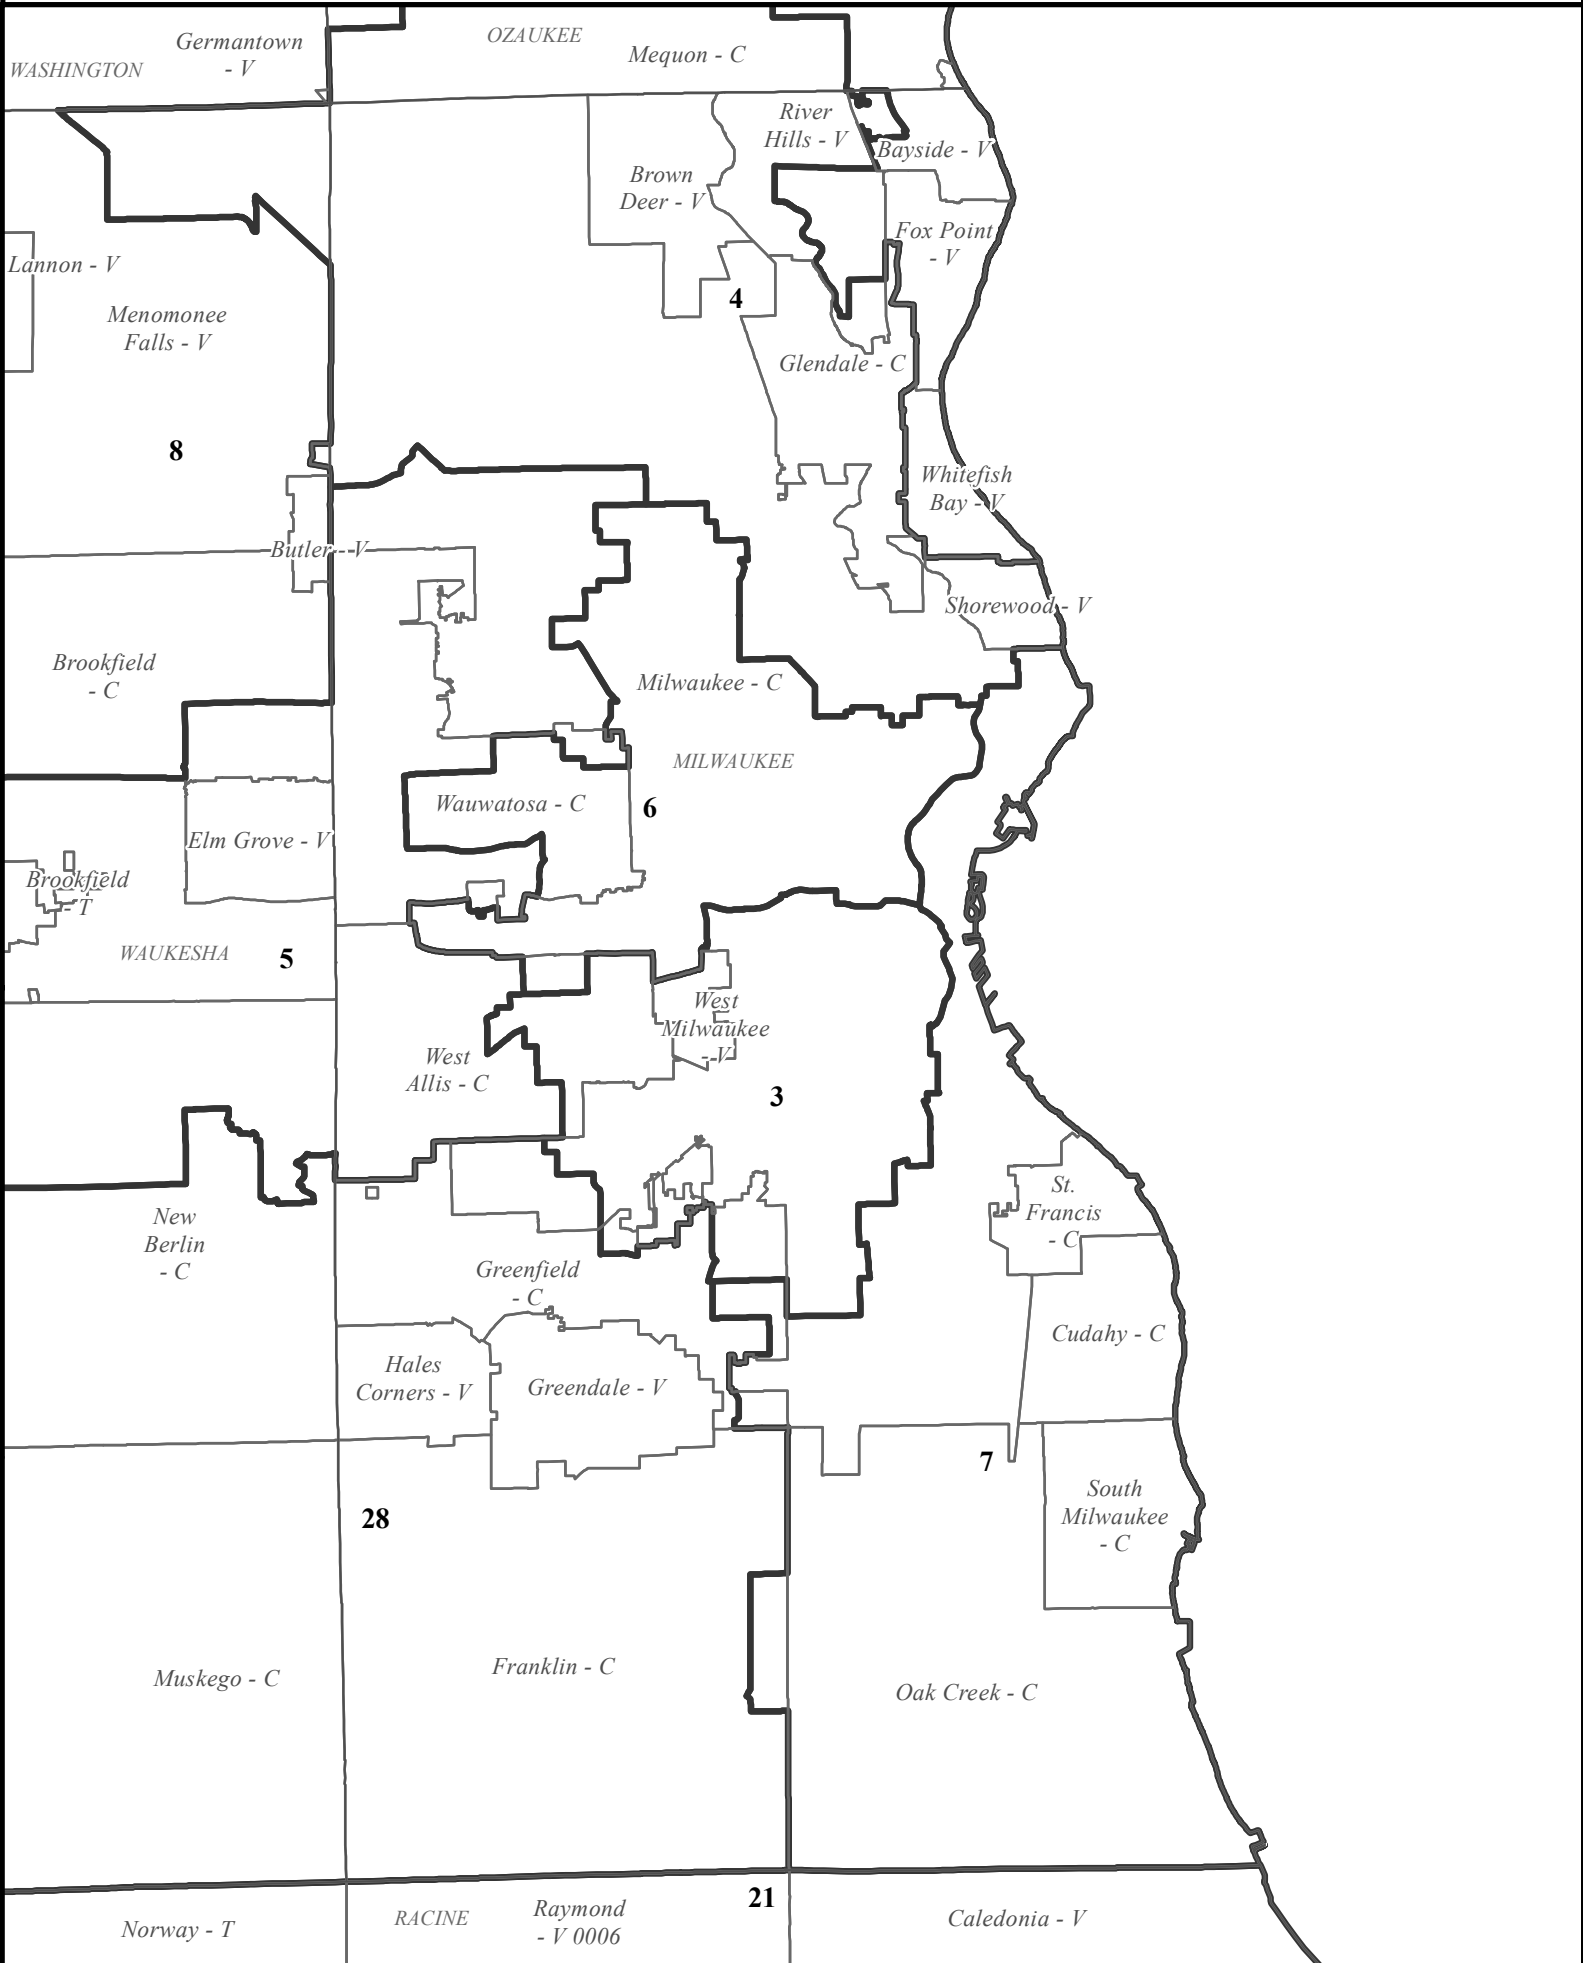

Governor Evers Plan - Senate Districts - Eau Claire & Chippewa Falls Area

Map Version: Detailed
Created: 01/12/2022, LTSB

23

31

Governor Evers Plan - Senate Districts - Green Bay & Fox Cities Area

Map Version: Detailed
Created: 01/12/2022, LTSB

Governor Evers Plan - Senate Districts - Madison Area

Map Version: Detailed
Created: 01/12/2022, LTSB

Governor Evers Plan - Senate Districts - Milwaukee Area

Map Version: Detailed
Created: 01/12/2022, LTSB

Governor Evers Plan - Senate Districts - Statewide

Map Version: Detailed
Created: 01/12/2022, LTSP

Governor Evers Plan - Assembly Districts - Eau Claire & Chippewa Falls Area

Map Version: Detailed
Created: 01/12/2022, LTSB

Governor Evers Plan - Assembly Districts - Green Bay & Fox Cities Area

Map Version: Detailed
Created: 01/12/2022, LTSB

Governor Evers Plan - Assembly Districts - Madison Area

Map Version: Detailed
Created: 01/12/2022, LTSB