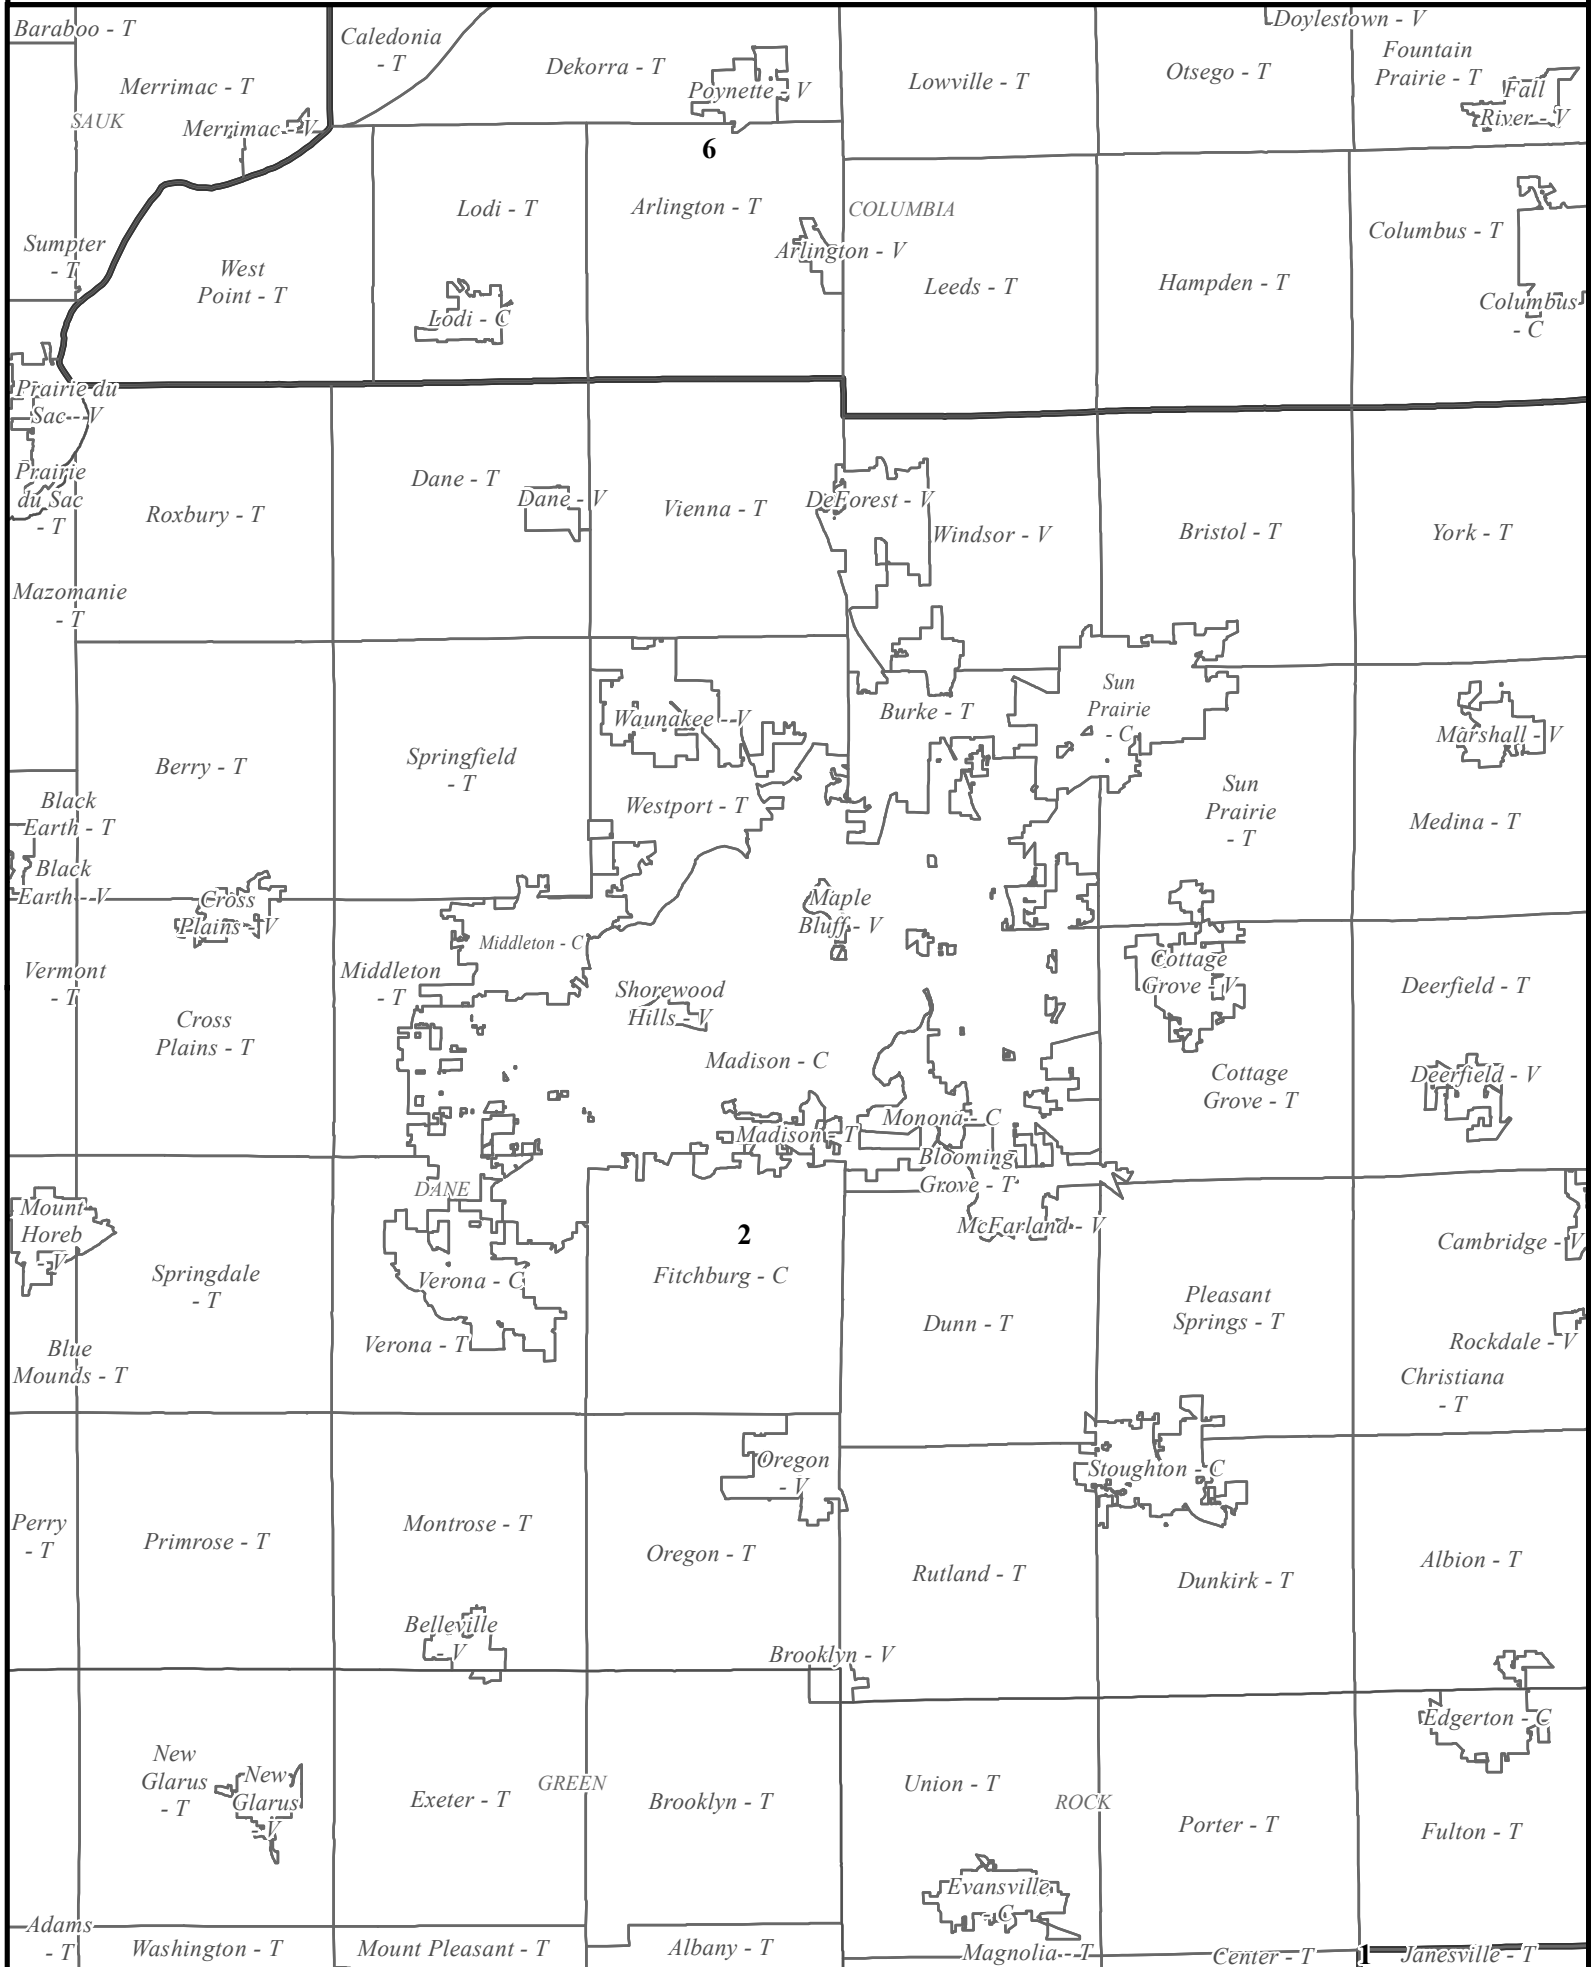

Governor Evers Plan - Senate Districts - Eau Claire & Chippewa Falls Area

Map Version: Detailed
Created: 01/12/2022, LTSB

23

31

Governor Evers Plan - Senate Districts - Green Bay & Fox Cities Area

Map Version: Detailed
Created: 01/12/2022, LTSB

Governor Evers Plan - Senate Districts - Madison Area

Map Version: Detailed
Created: 01/12/2022, LTSB

Governor Evers Plan - Senate Districts - Milwaukee Area

Map Version: Detailed
Created: 01/12/2022, LTSB

Governor Evers Plan - Congressional Districts - Eau Claire & Chippewa Falls Area *Map Version: Detailed*
Created: 01/12/2022, LTSB

7

3

Governor Evers Plan - Congressional Districts - Green Bay & Fox Cities Area

Map Version: Detailed
Created: 01/12/2022, LTSB

8

6

Governor Evers Plan - Congressional Districts - Madison Area

Map Version: Detailed
Created: 01/12/2022, LTSB

6

2

Governor Evers Plan - Congressional Districts - Milwaukee Area