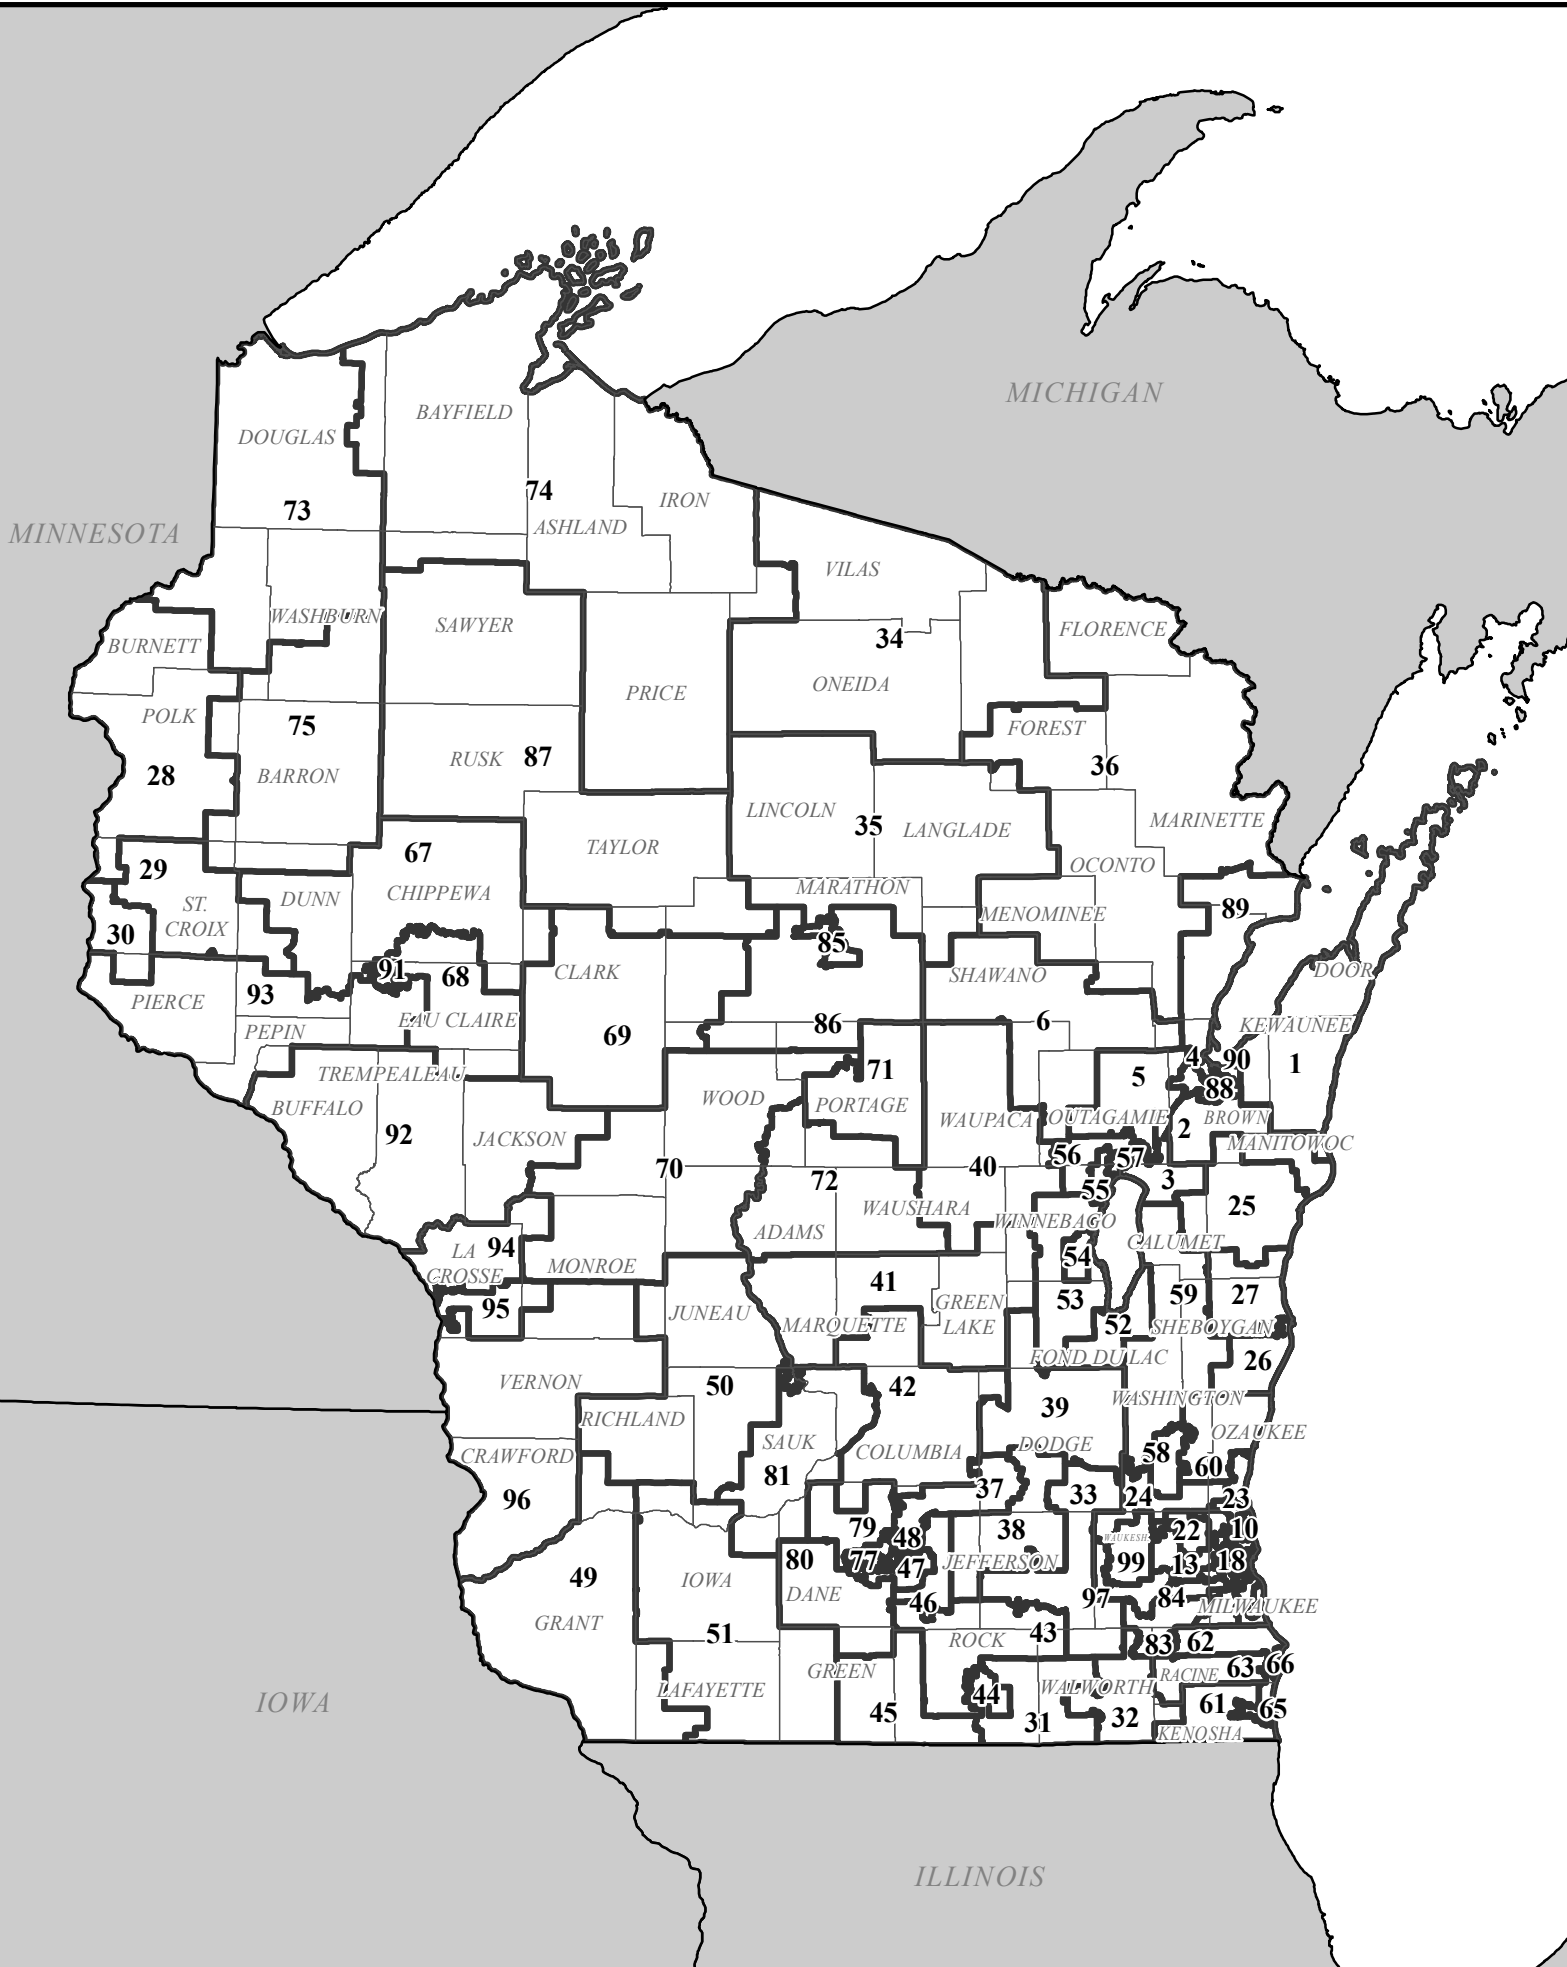

Governor Evers Plan - Senate Districts - Eau Claire & Chippewa Falls Area

Map Version: Detailed
Created: 01/12/2022, LTSB

23

31

Governor Evers Plan - Senate Districts - Green Bay & Fox Cities Area

Map Version: Detailed
Created: 01/12/2022, LTSB

Governor Evers Plan - Assembly Districts - Green Bay & Fox Cities Area

Map Version: Detailed
Created: 01/12/2022, LTSB

Governor Evers Plan - Assembly Districts - Madison Area

Map Version: Detailed
Created: 01/12/2022, LTSB

Governor Evers Plan - Assembly Districts - Milwaukee Area

Map Version: Detailed
Created: 01/12/2022, LTSB

Governor Evers Plan - Assembly Districts - Statewide

Map Version: Detailed
Created: 01/12/2022, LTSB

Governor Evers Plan - Congressional Districts - Eau Claire & Chippewa Falls Area *Map Version: Detailed*
Created: 01/12/2022, LTSB

7

3

Governor Evers Plan - Congressional Districts - Green Bay & Fox Cities Area