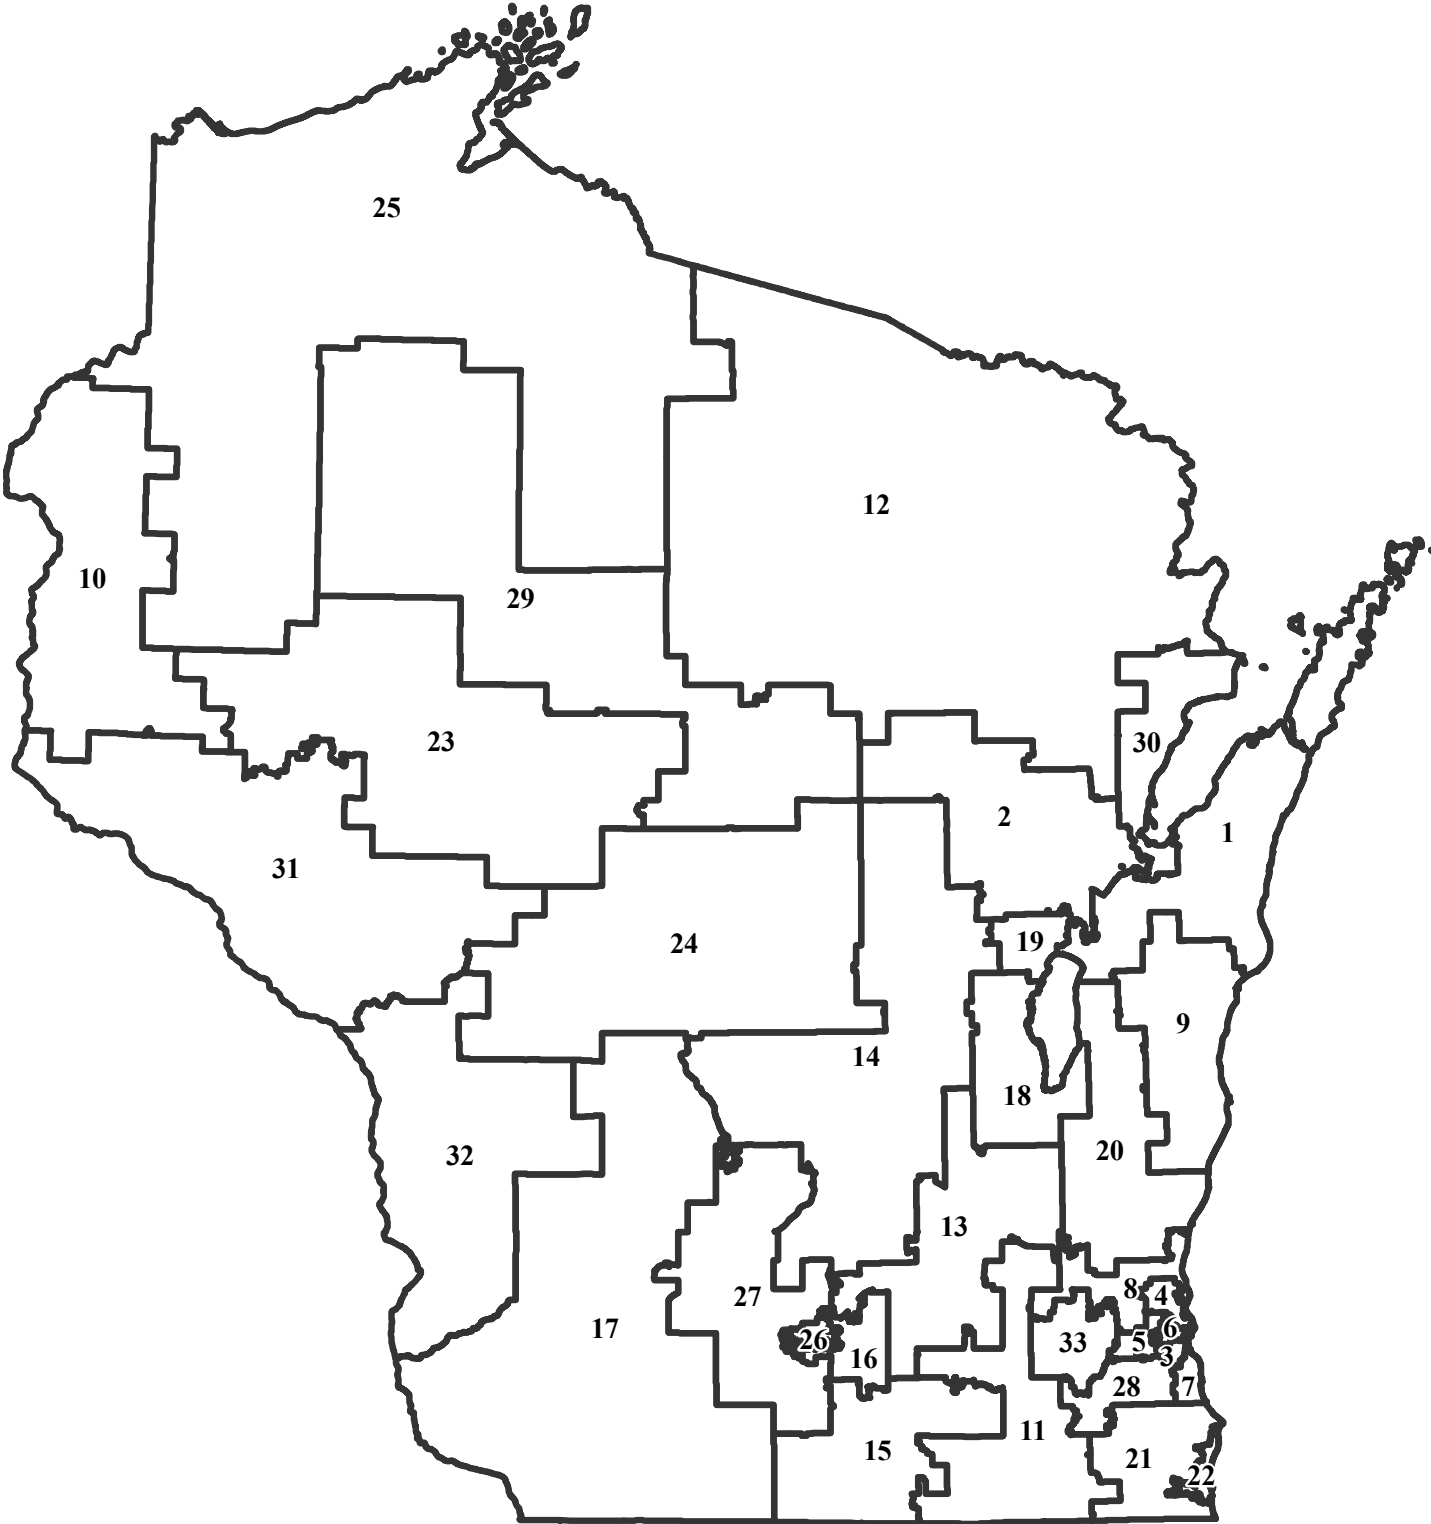

Governor Evers Plan - Senate Districts - Eau Claire & Chippewa Falls Area

Map Version: Detailed
Created: 01/12/2022, LTSB

23

31

Governor Evers Plan - Senate Districts - Green Bay & Fox Cities Area

Map Version: Detailed
Created: 01/12/2022, LTSB

Governor Evers Plan - Senate Districts - Madison Area

Map Version: Detailed
Created: 01/12/2022, LTSB

Governor Evers Plan - Senate Districts - Milwaukee Area

Map Version: Detailed
Created: 01/12/2022, LTSB

Governor Evers Plan - Senate Districts - Statewide

Map Version: Detailed
Created: 01/12/2022, LTSP

Governor Evers Plan - Assembly Districts - Eau Claire & Chippewa Falls Area

Map Version: Detailed
Created: 01/12/2022, LTSB

Governor Evers Plan - Assembly Districts - Green Bay & Fox Cities Area

Map Version: Detailed
Created: 01/12/2022, LTSB

Governor Evers Plan - Assembly Districts - Madison Area

Map Version: Detailed
Created: 01/12/2022, LTSB