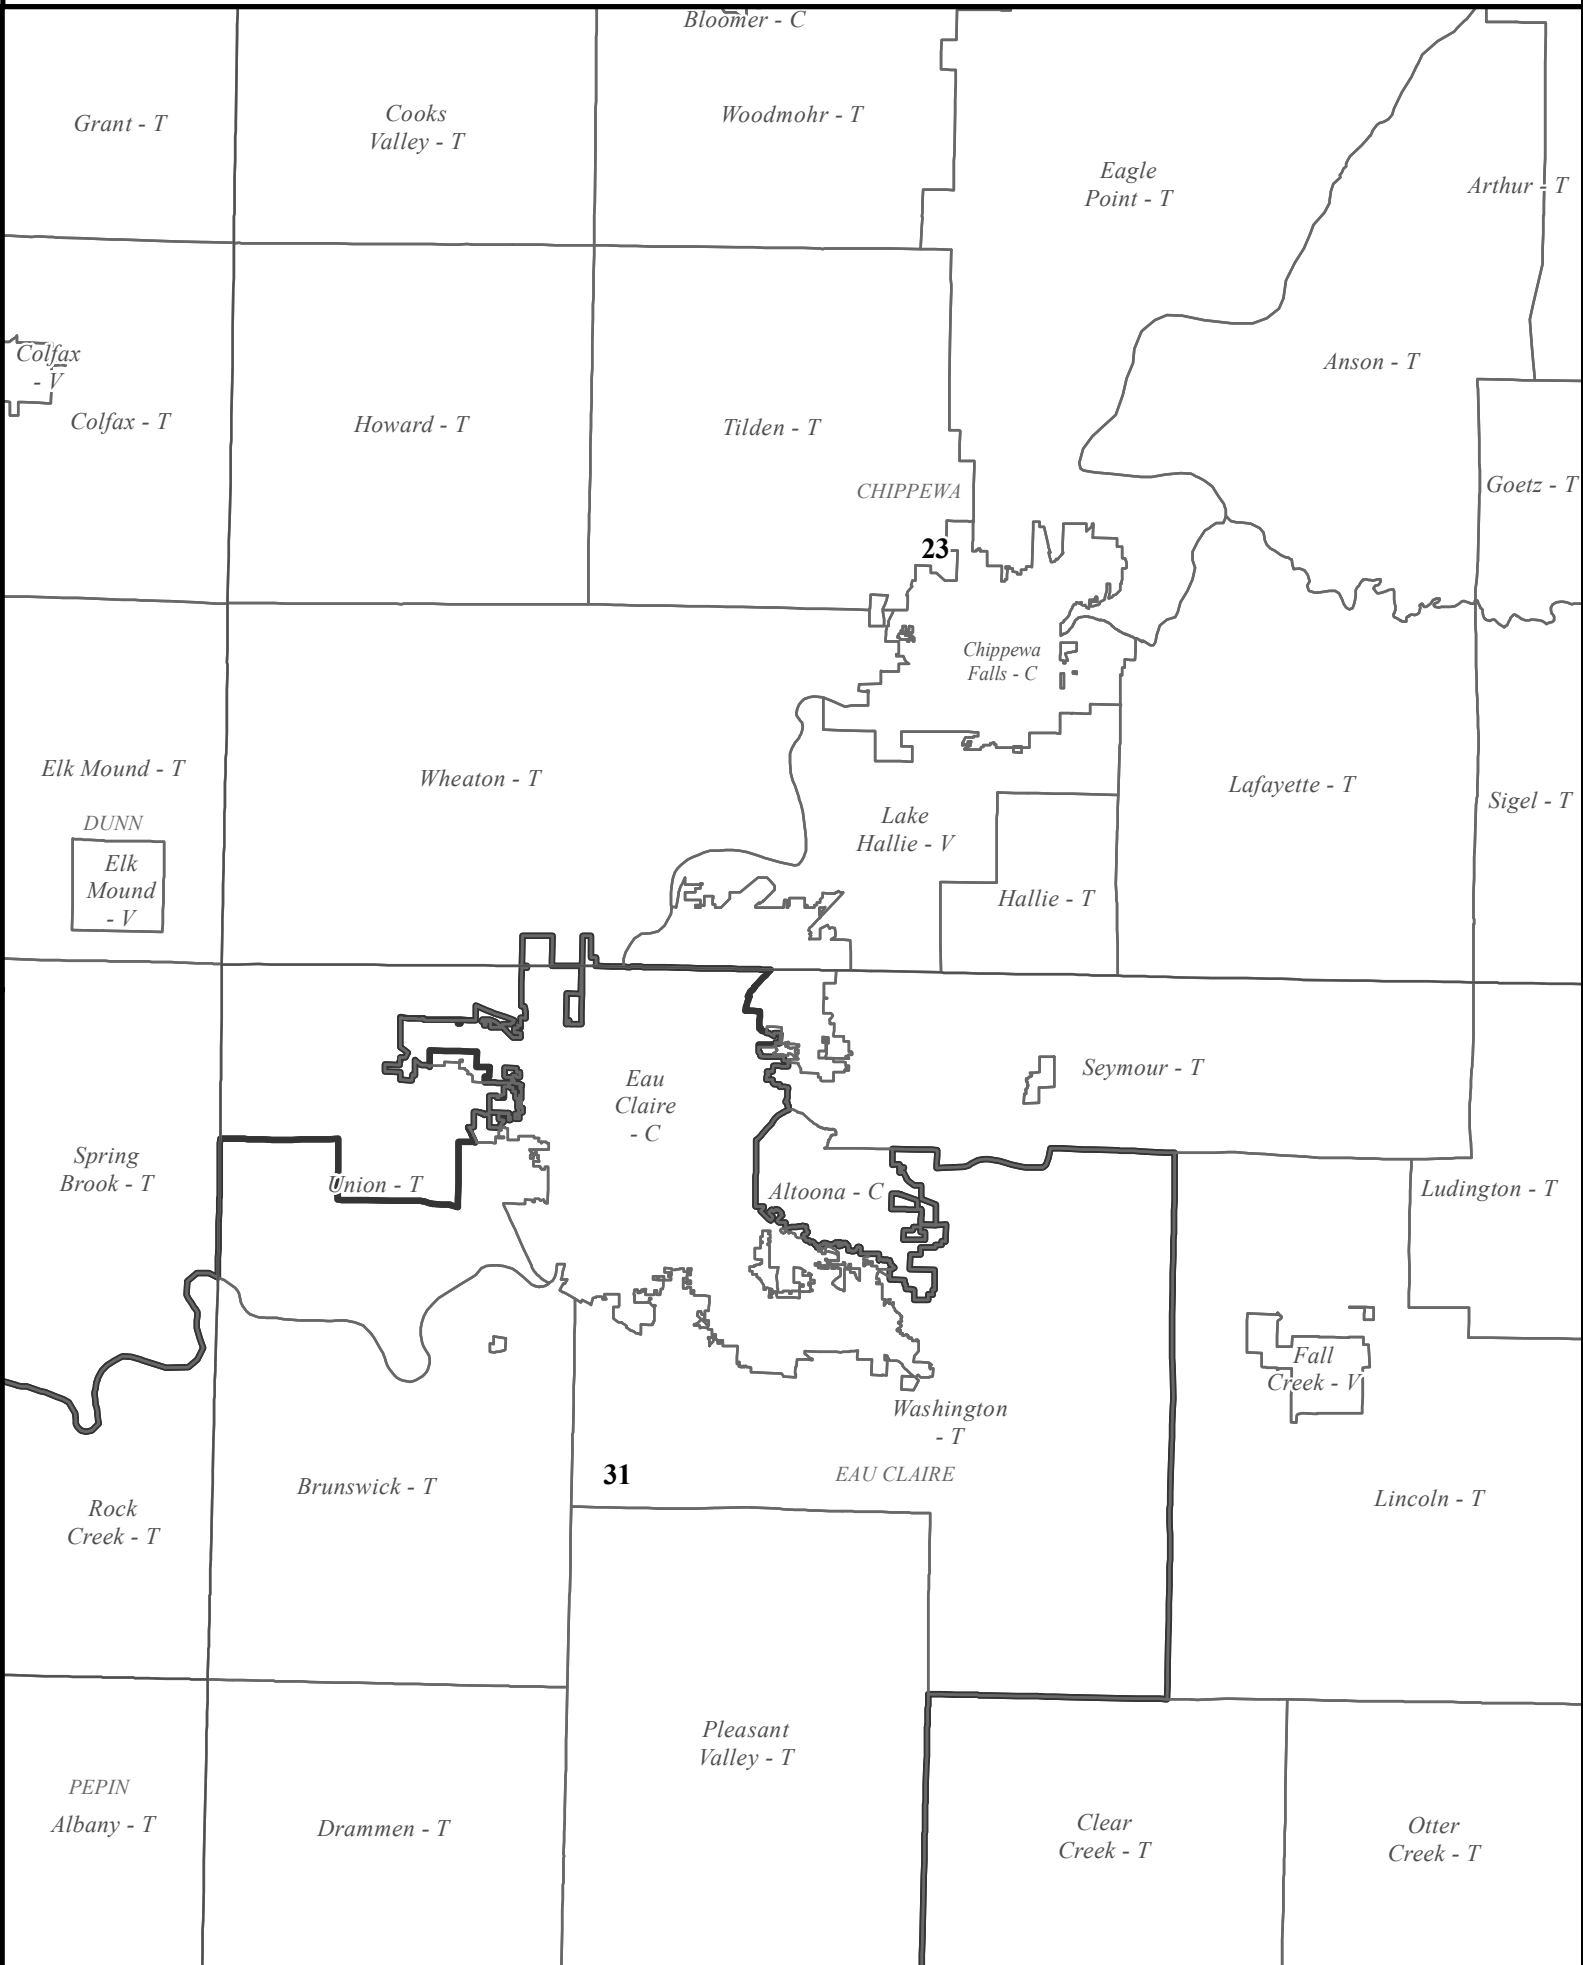

Governor Evers Plan - Senate Districts - Eau Claire & Chippewa Falls Area

Map Version: Detailed
Created: 01/12/2022, LTSB

23

31

Governor Evers Plan - Senate Districts - Green Bay & Fox Cities Area

Map Version: Detailed
Created: 01/12/2022, LTSB

Governor Evers Plan - Senate Districts - Madison Area

Map Version: Detailed
Created: 01/12/2022, LTSB

Governor Evers Plan - Senate Districts - Milwaukee Area

Map Version: Detailed
Created: 01/12/2022, LTSB

Governor Evers Plan - Senate Districts - Statewide

Map Version: Detailed
Created: 01/12/2022, LTSP

Governor Evers Plan - Assembly Districts - Eau Claire & Chippewa Falls Area

Map Version: Detailed
Created: 01/12/2022, LTSB

Governor Evers Plan - Congressional Districts - Eau Claire & Chippewa Falls Area *Map Version: Detailed*
Created: 01/12/2022, LTSB

7

3

Governor Evers Plan - Congressional Districts - Green Bay & Fox Cities Area