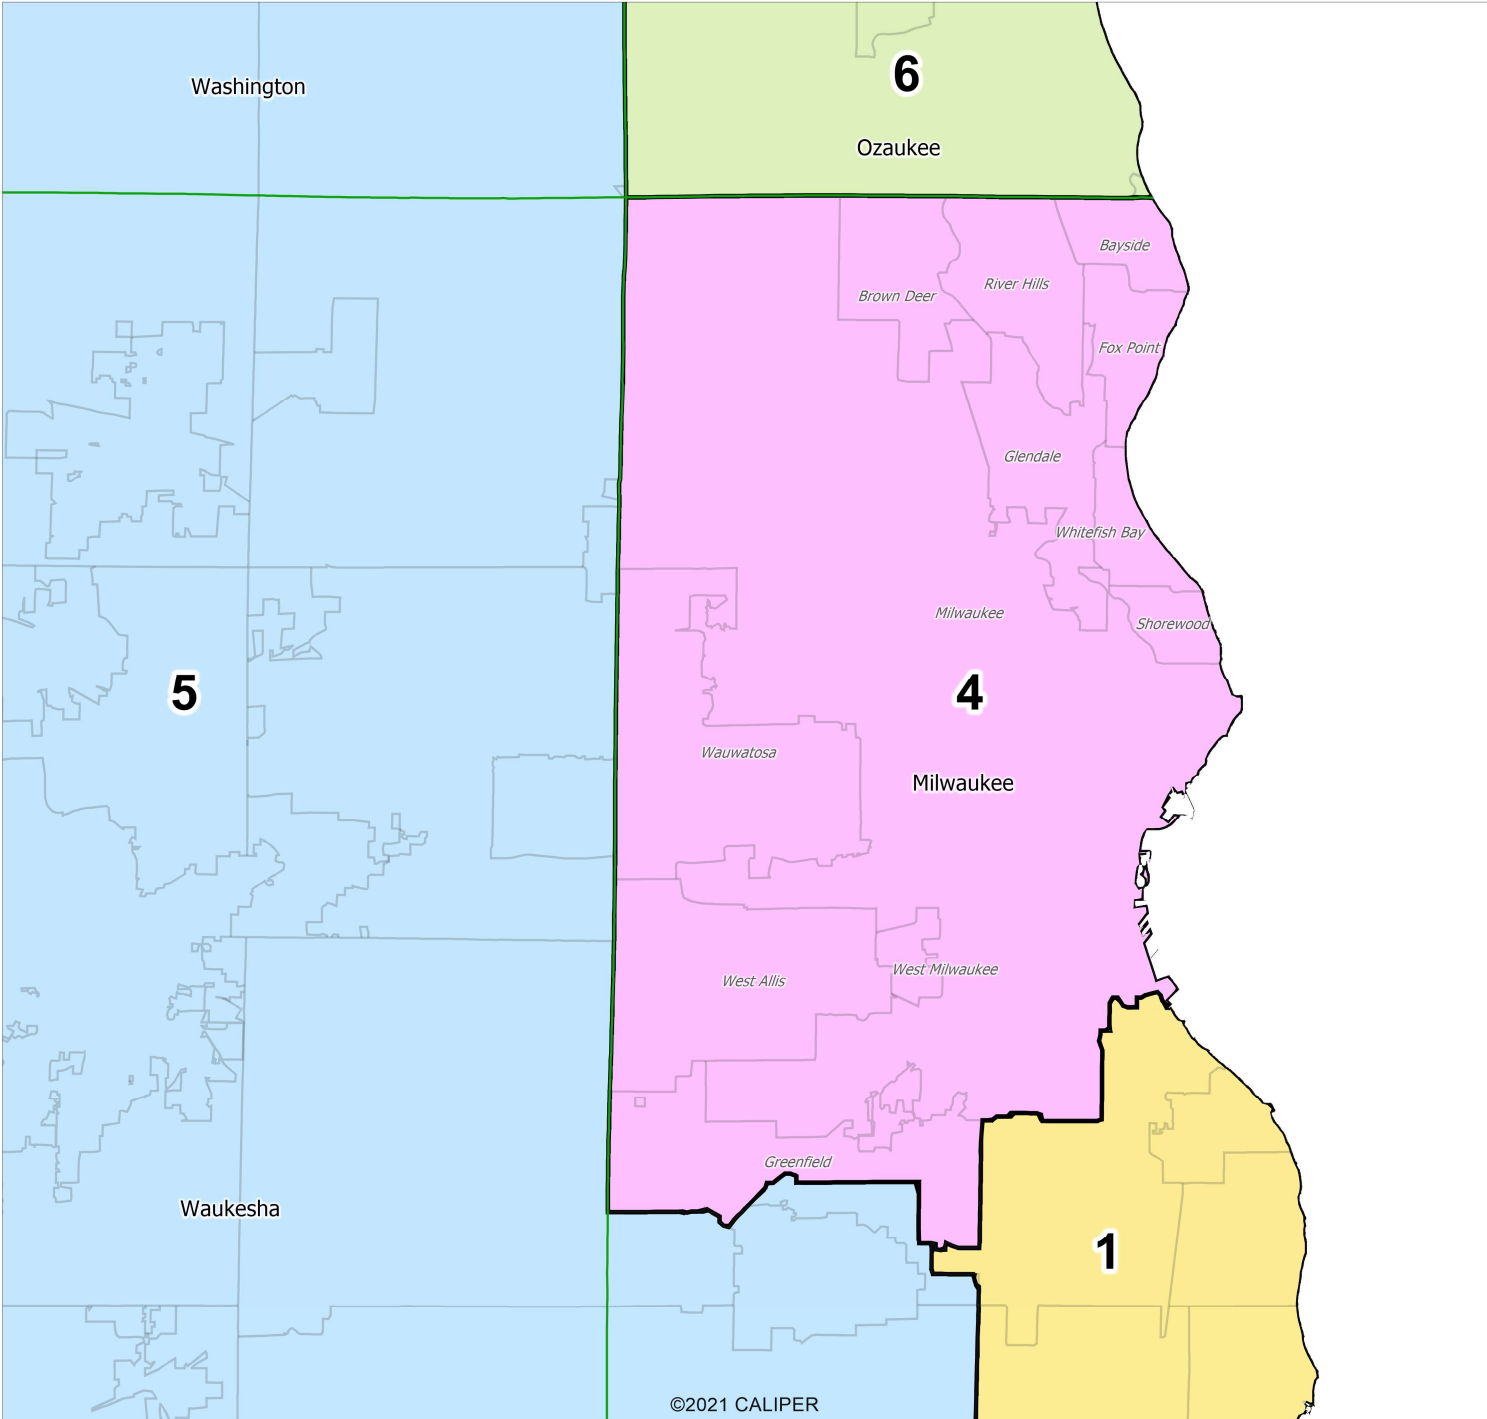

# Proposed Congressional Map: District 3

## Submitted by Citizen Mathematicians and Scientists

©2021 CALIPER

- Legend**
- District
  - County
  - City/Village/Town
  - Water Area

# Proposed Congressional Map: District 4

Submitted by Citizen Mathematicians and Scientists

©2021 CALIPER

- Legend**
- District
  - County
  - City/Village/Town

# Proposed Congressional Map: District 5