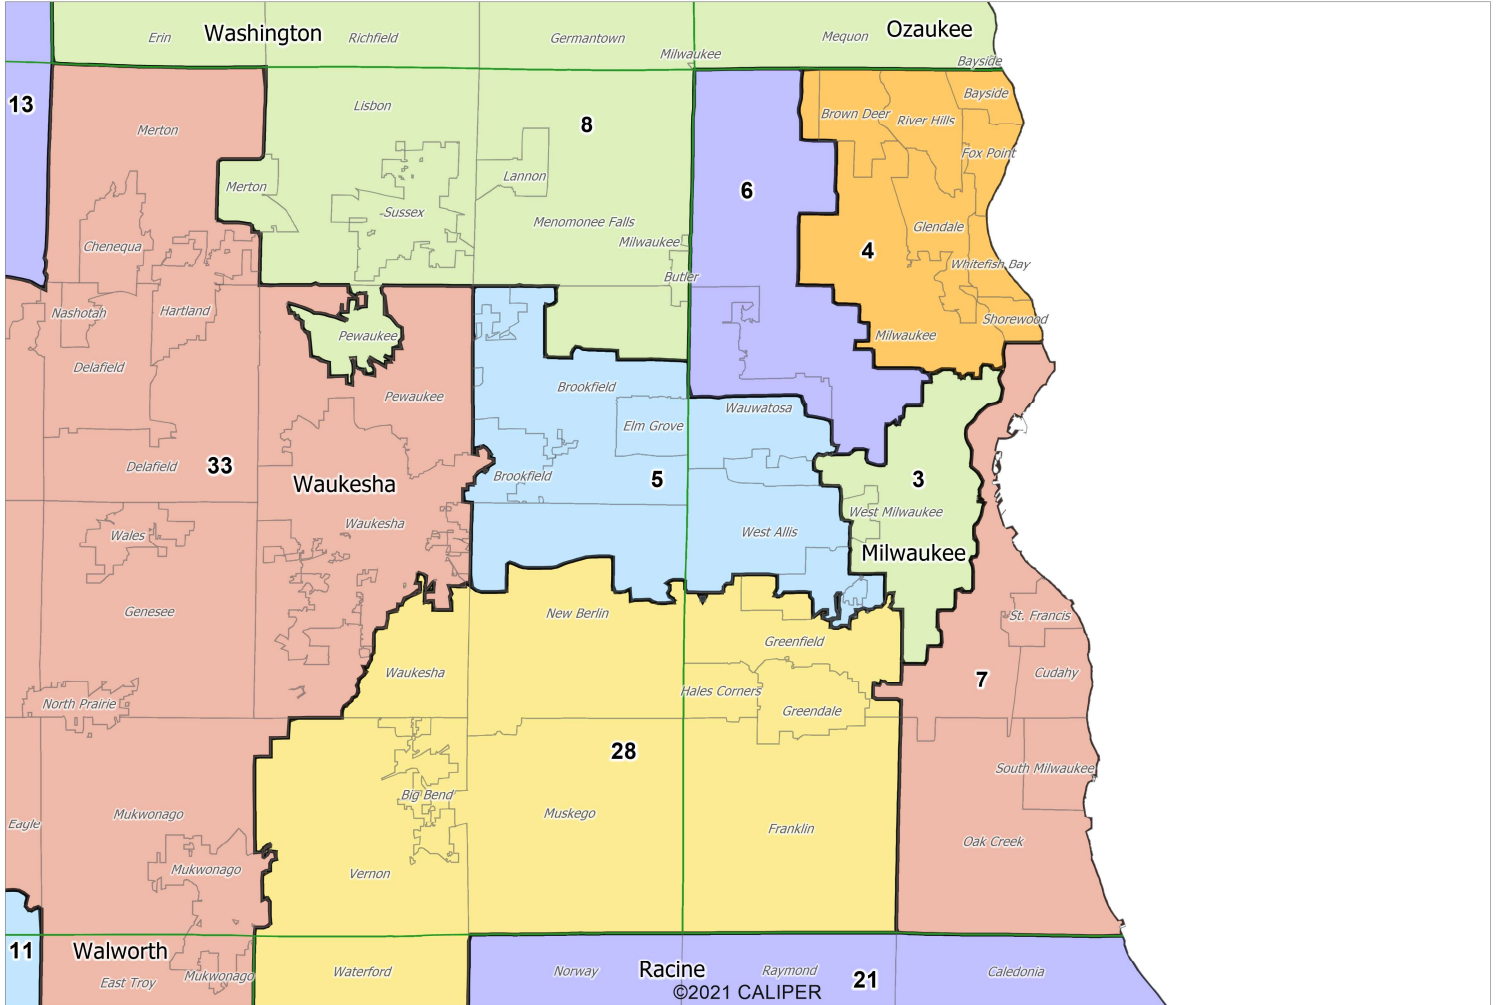

Proposed State Senate Map: Milwaukee County

Submitted by Citizen Mathematicians and Scientists