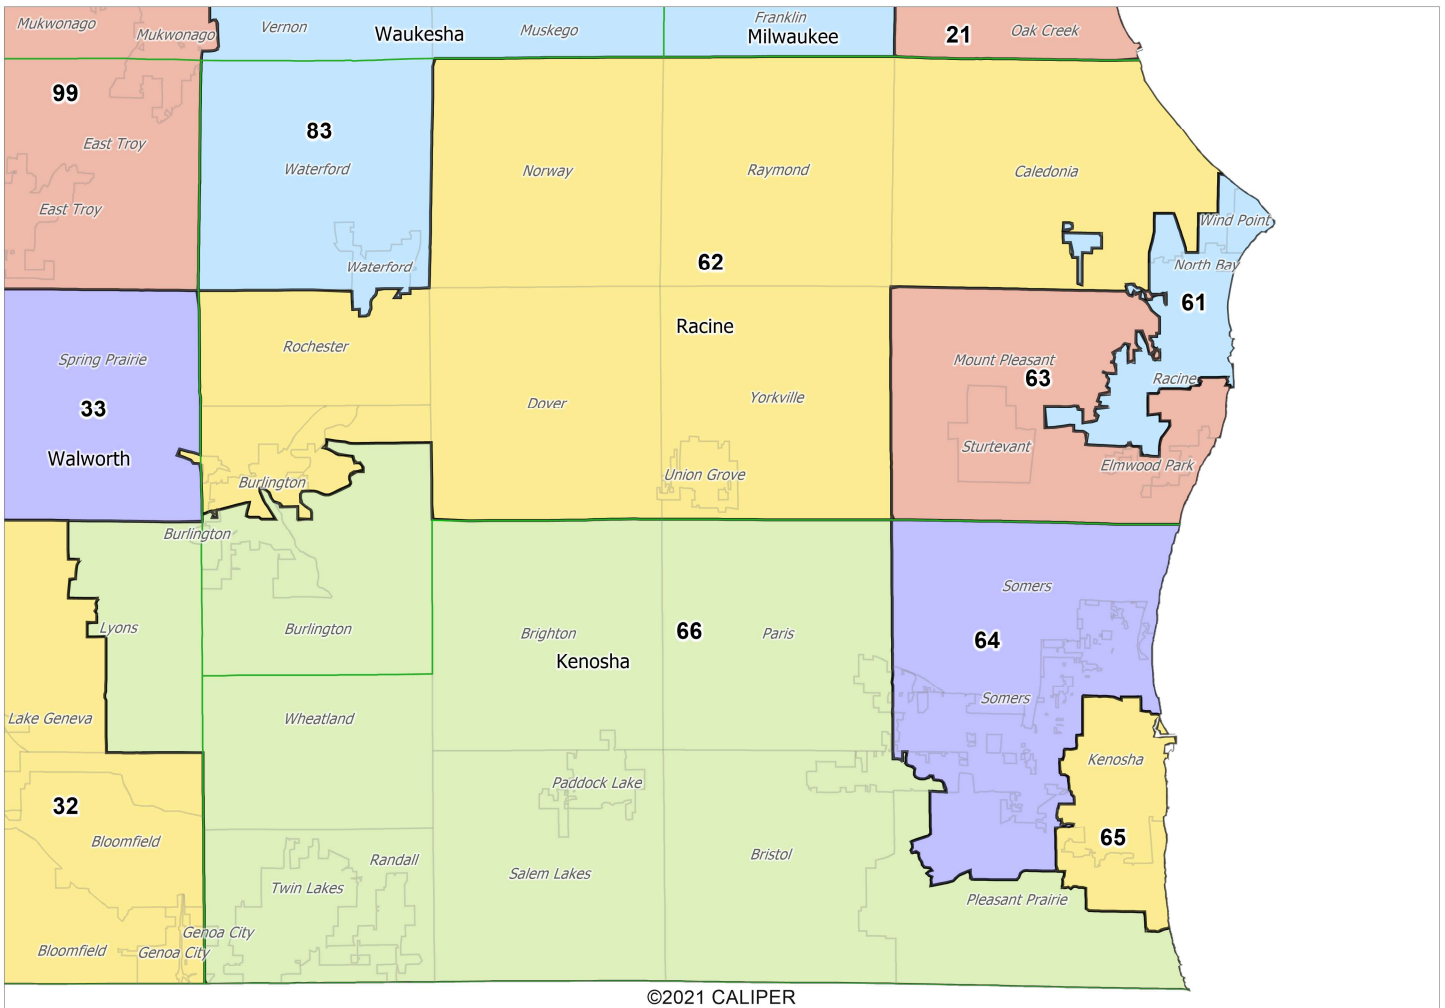

Proposed State Assembly Map: Kenosha & Racine Counties

Submitted by Citizen Mathematicians and Scientists

©2021 CALIPER

Legend

- District
- County
- City/Village/Town