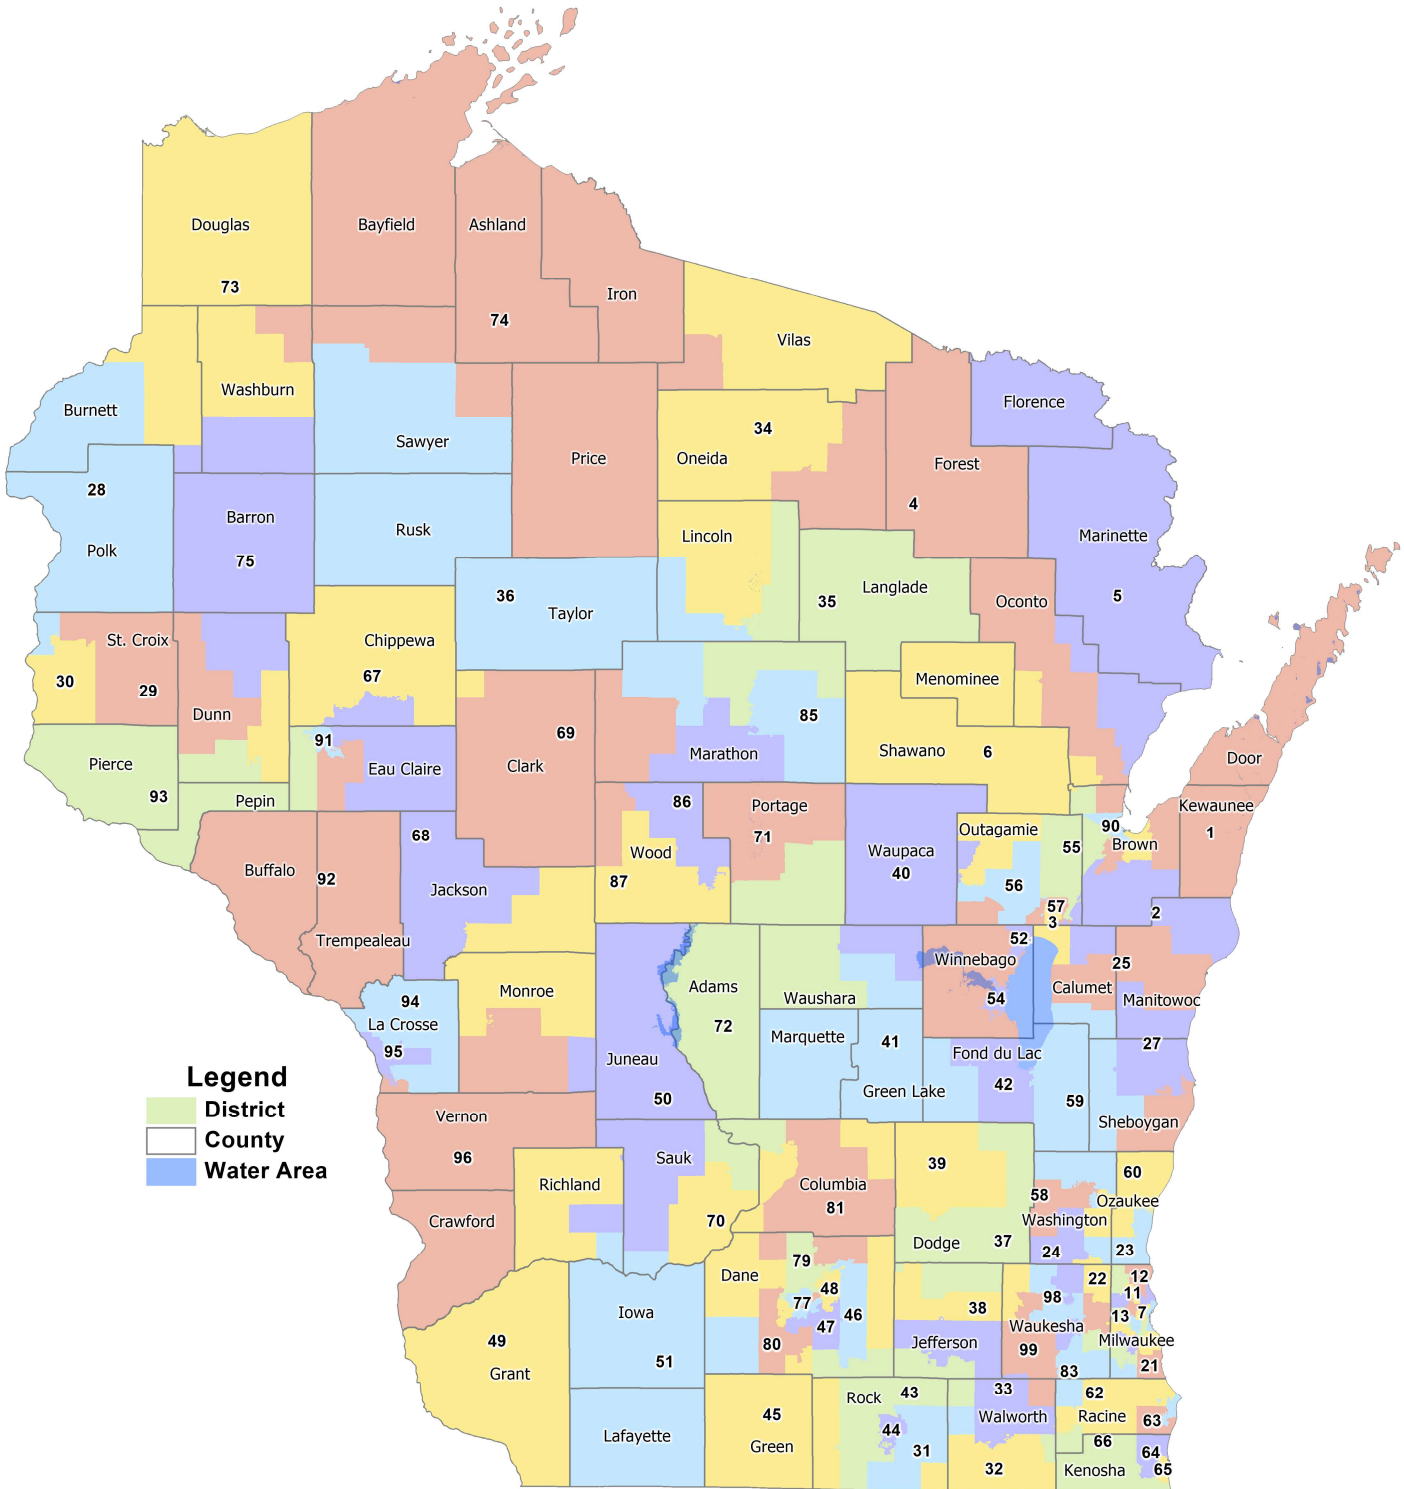

Proposed State Assembly Map

Submitted by Citizen Mathematicians and Scientists

©2021 CALIPER