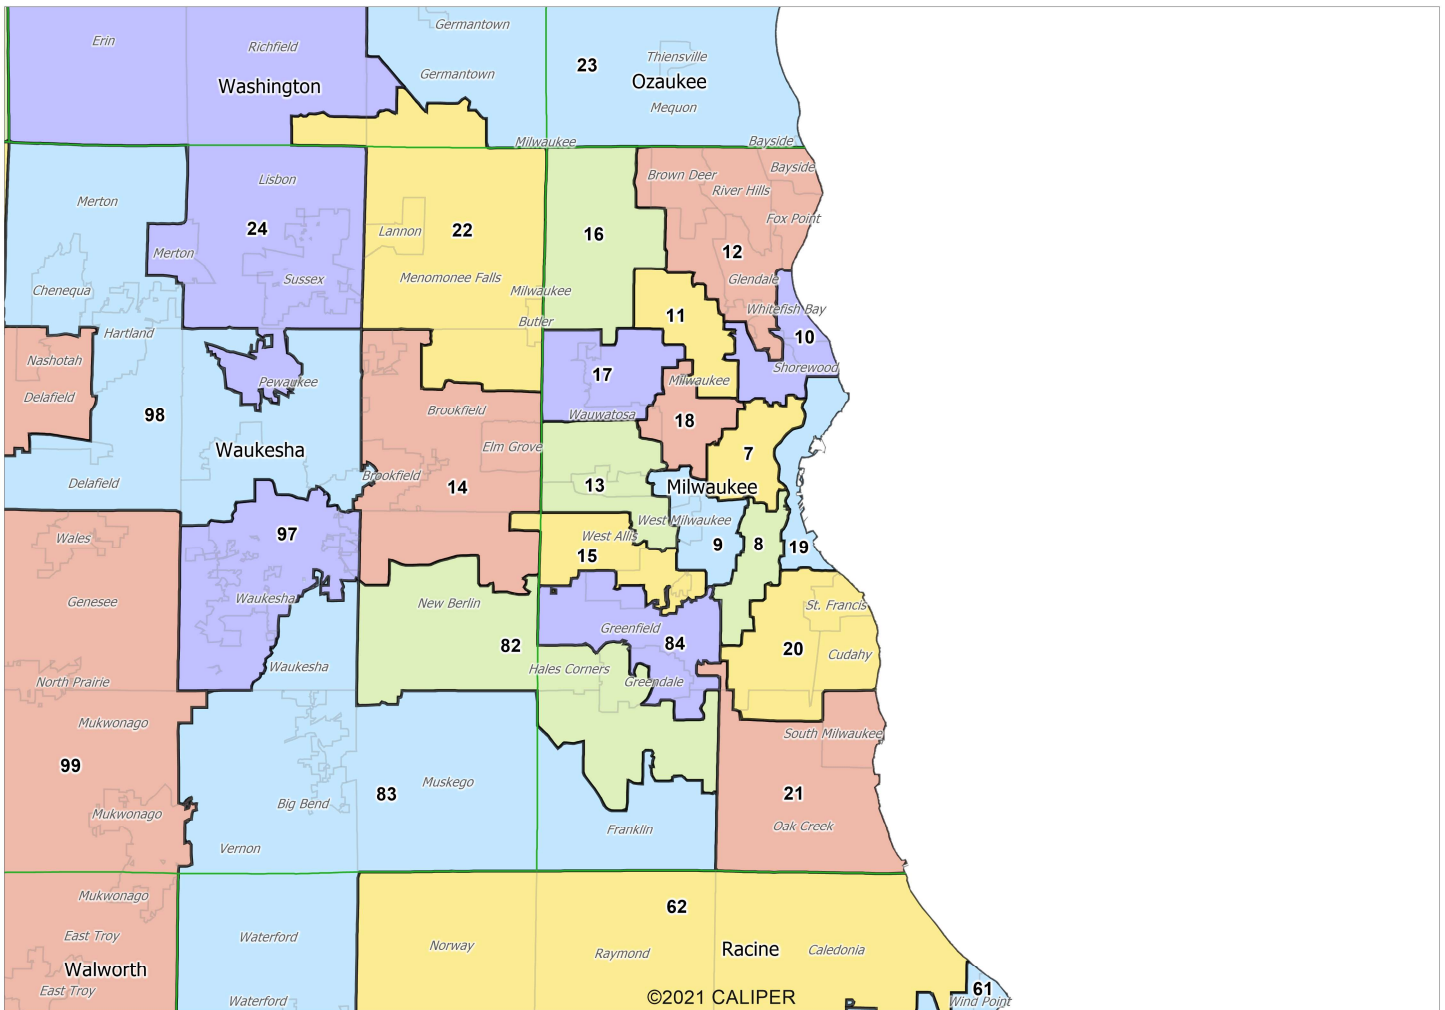

Proposed State Assembly Map: Milwaukee County

Submitted by Citizen Mathematicians and Scientists

Legend
□ District
□ County
□ City/Village/Town