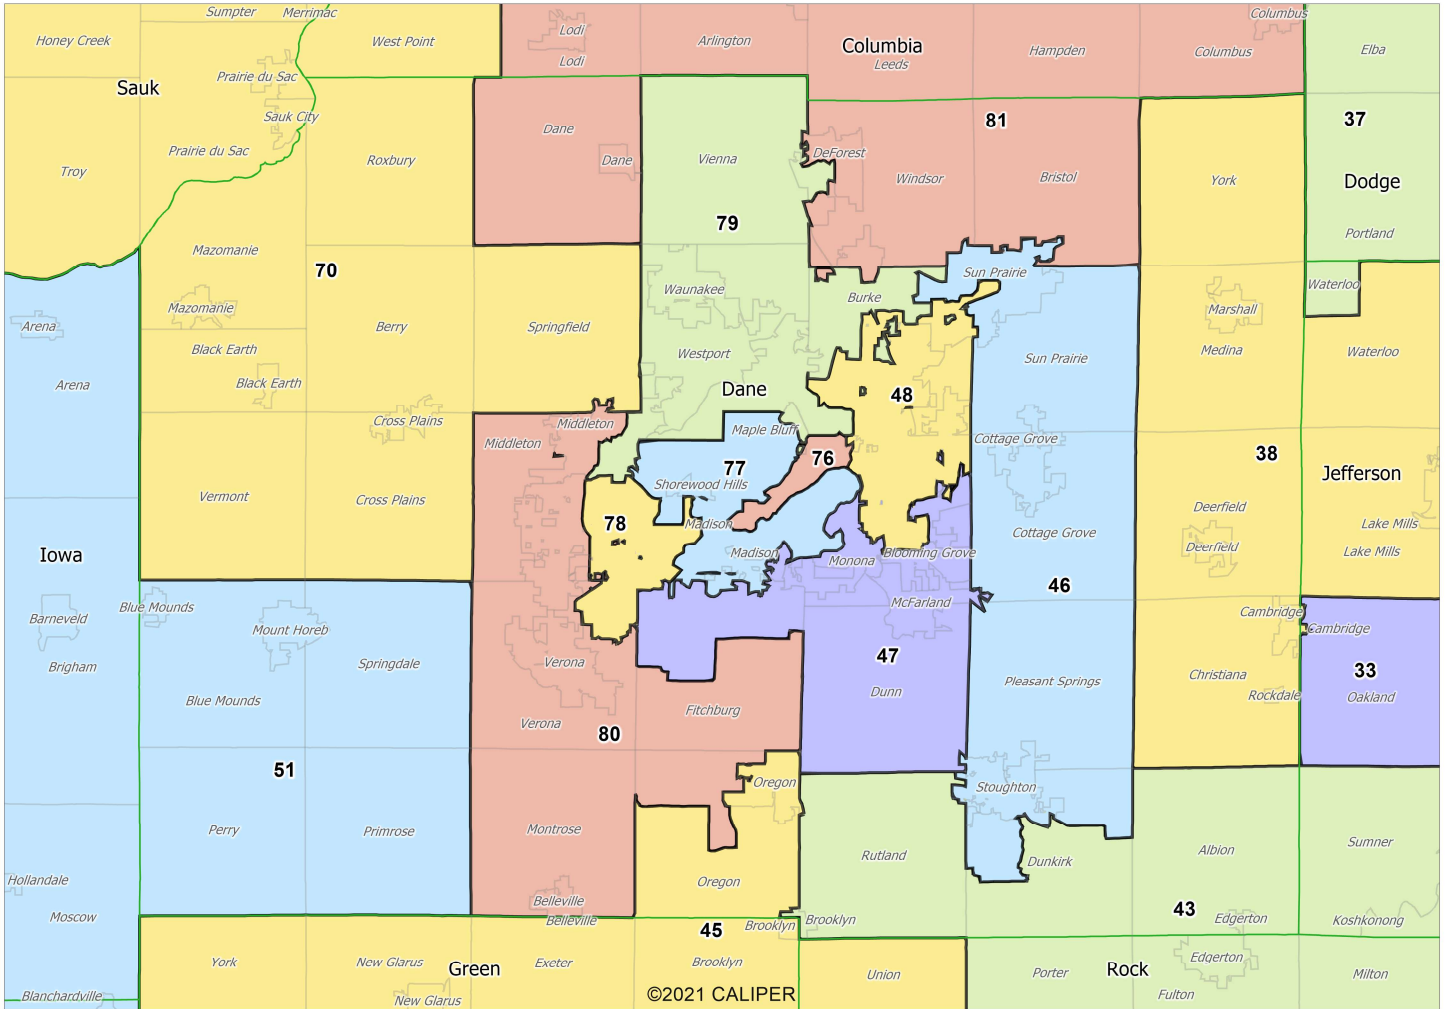

Proposed State Assembly Map: Dane County

Submitted by Citizen Mathematicians and Scientists