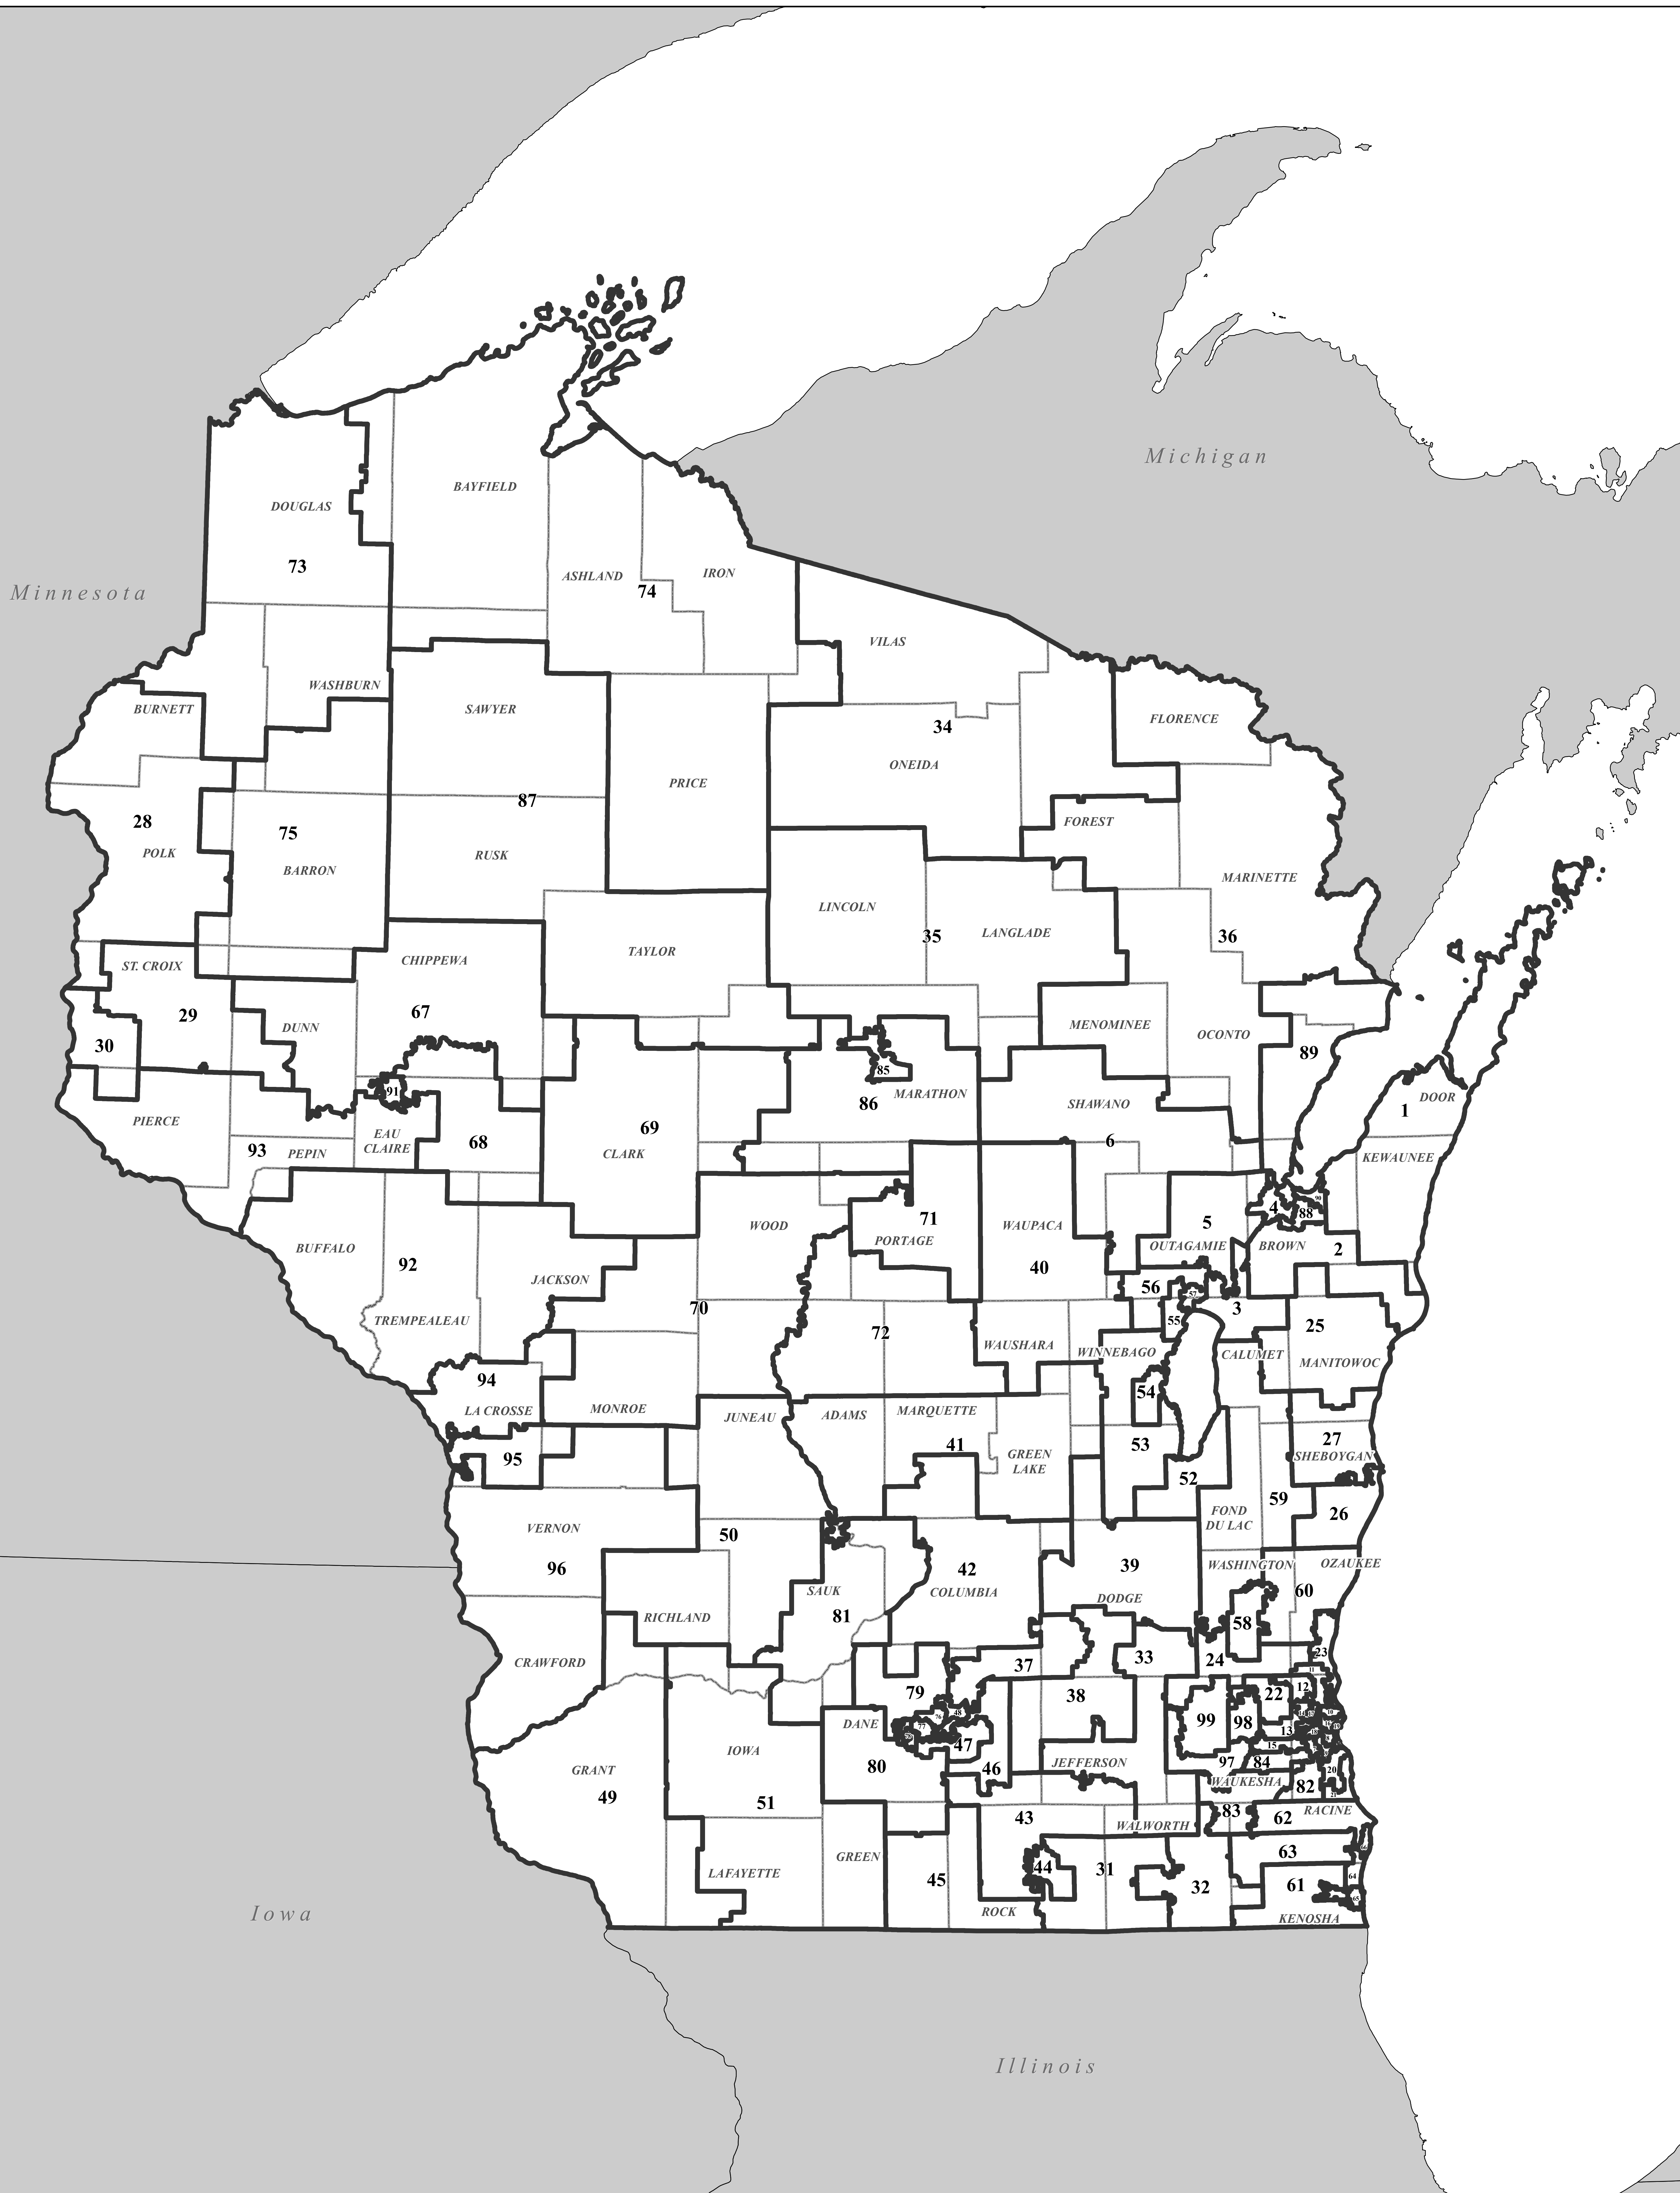

Governor Evers Plan - Senate Districts - Statewide

Map Version: Detailed, 30x40"
Created: 01/12/2022, LTSB

Governor Evers Plan - Assembly Districts - Statewide

Map Version: Detailed, 30x40"
Created: 01/12/2022, LTSB

Governor Evers Plan - Congressional Districts - Statewide

Map Version: Detailed, 30x40"
Created: 01/12/2022, LTSB