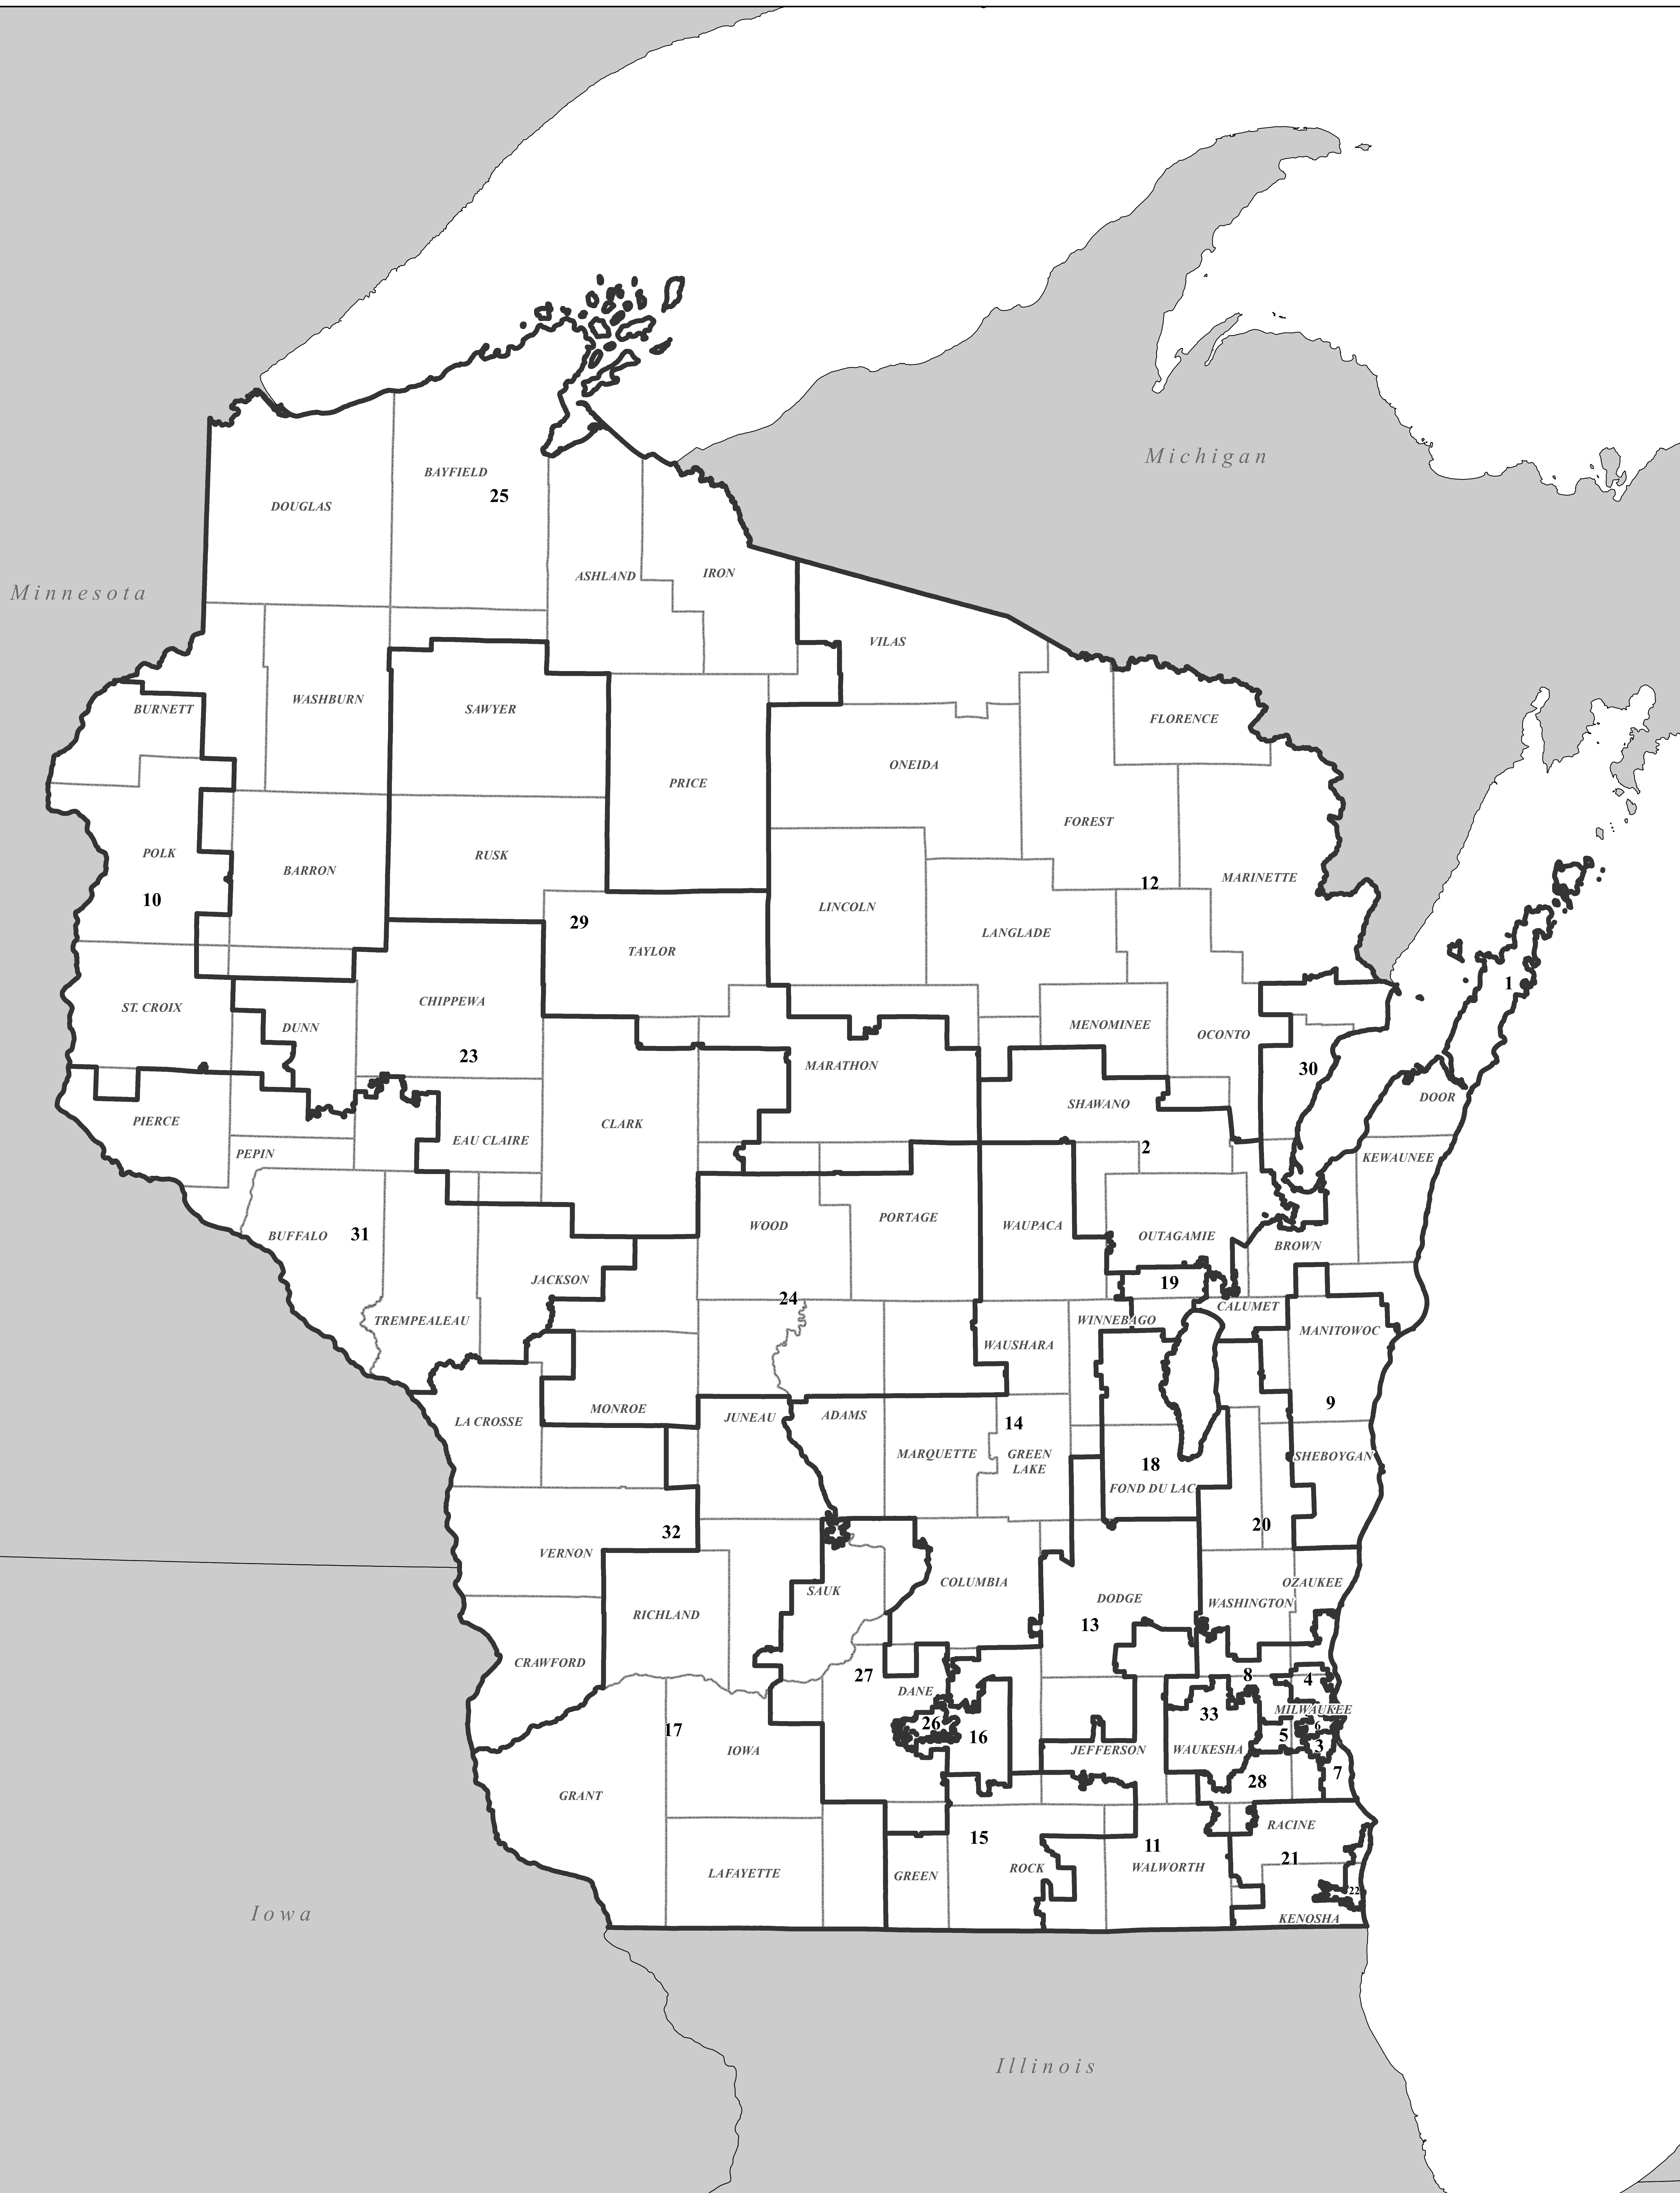

Governor Evers Plan - Senate Districts - Statewide

Map Version: Detailed, 30x40"
Created: 01/12/2022, LTSB

Governor Evers Plan - Assembly Districts - Statewide

Map Version: Detailed, 30x40"
Created: 01/12/2022, LTSB

Governor Evers Plan - Congressional Districts - Statewide

Map Version: Detailed, 30x40"
Created: 01/12/2022, LTSB